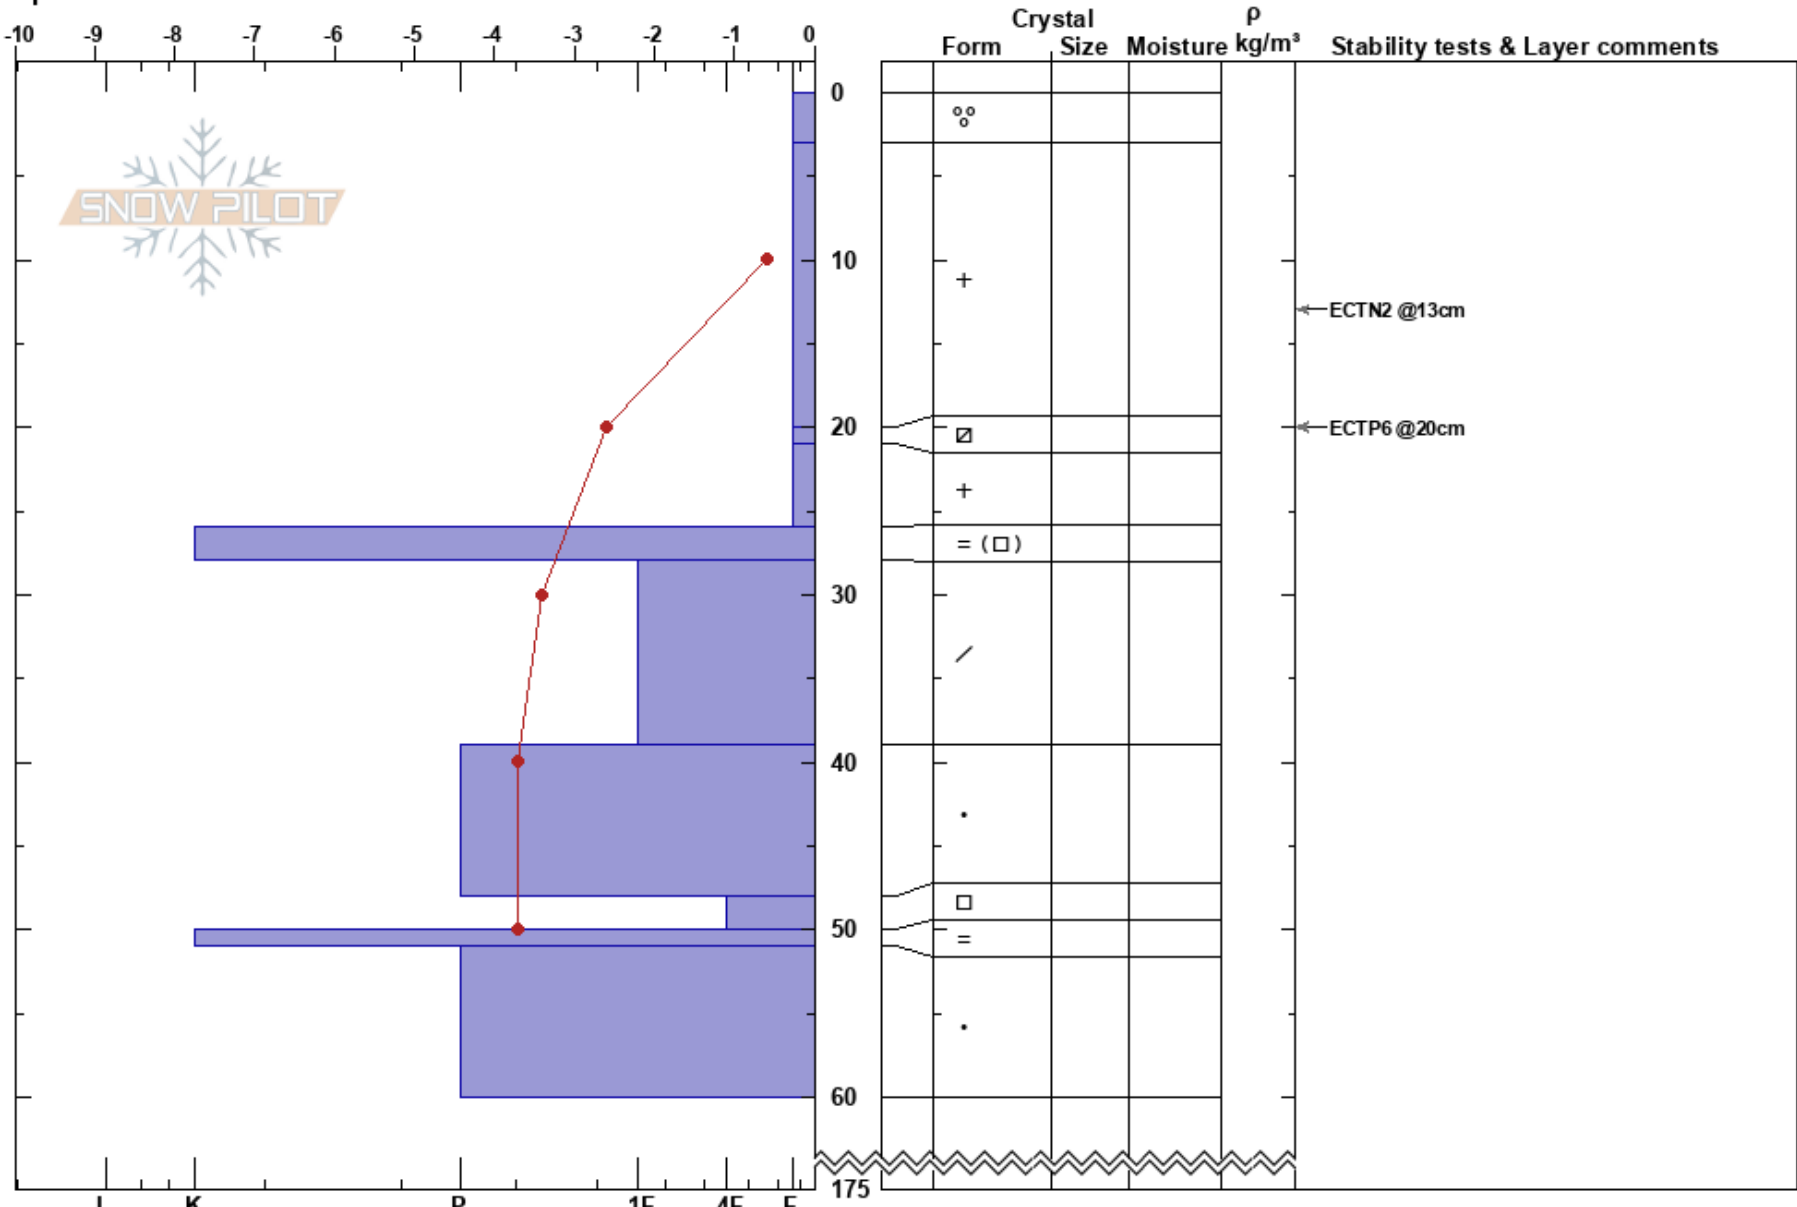

Mellan Lill o Stor-Ska
 Funäsfjällen
 Sweden
Elevation: 1004 m
Aspect: E
Specifics:

Matilda Johansson
 07/04/2024 - 10:30
Co-ord: 33V 364731E 6941926N
Slope Angle: 25°
Wind Loading: previous

Stability:
Air Temperature: 1.8°C
Sky Cover: OVC
Precipitation: NO
Wind: SW Light Breeze

HS:175
Layer Notes:

Notes: ALP. Tempprofil, fuktighet och stab drevsnö.