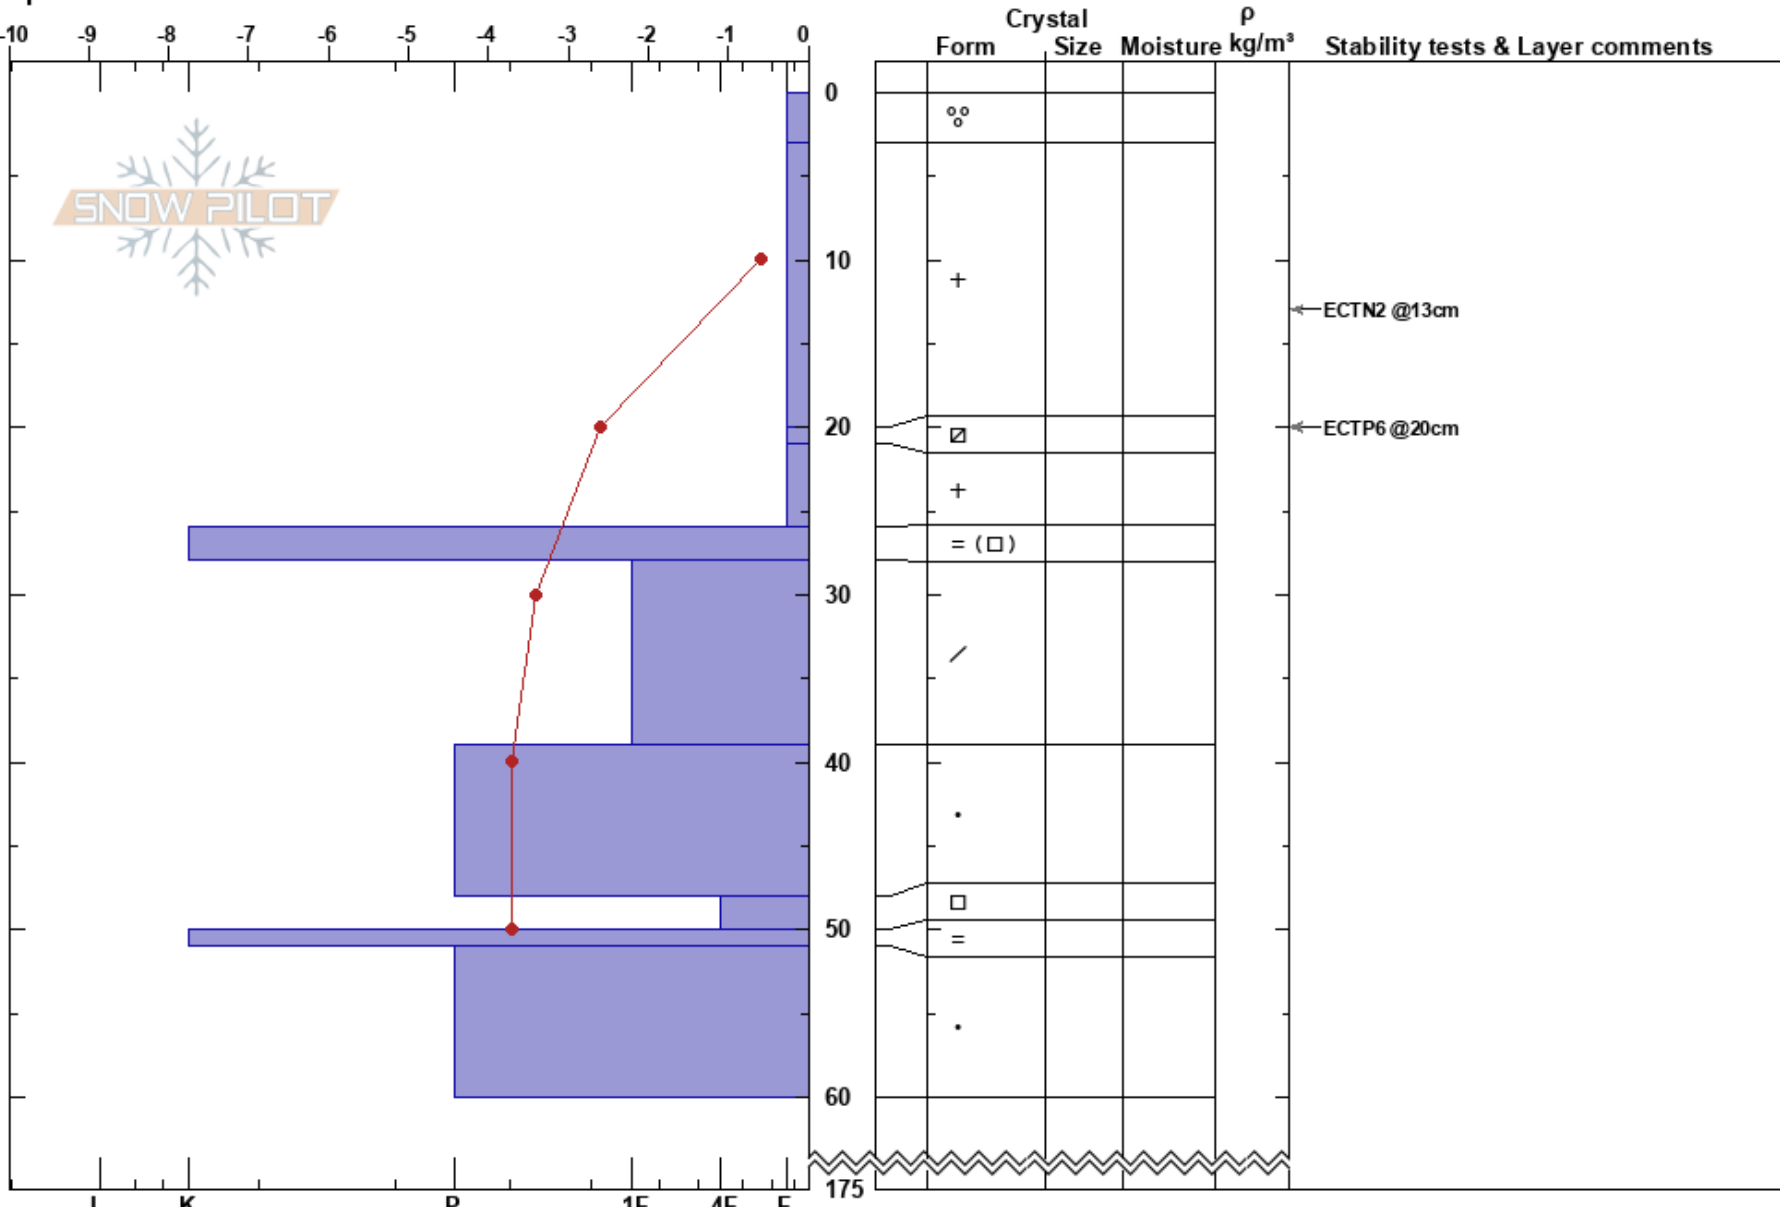

Mellan Lill o Stor-Ska
 Funäsfjällen
 Sweden
Elevation: 1004 m
Aspect: E
Specifics:

Matilda Johansson
 07/04/2024 - 10:30
Co-ord: 33V 364731E 6941926N
Slope Angle: 25°
Wind Loading: previous

Stability: HS:175
Air Temperature: 1.8°C
Sky Cover: OVC
Precipitation: NO
Wind: SW Light Breeze
Layer Notes:

Notes: ALP. Tempprofil, fuktighet och stab drevsnö.