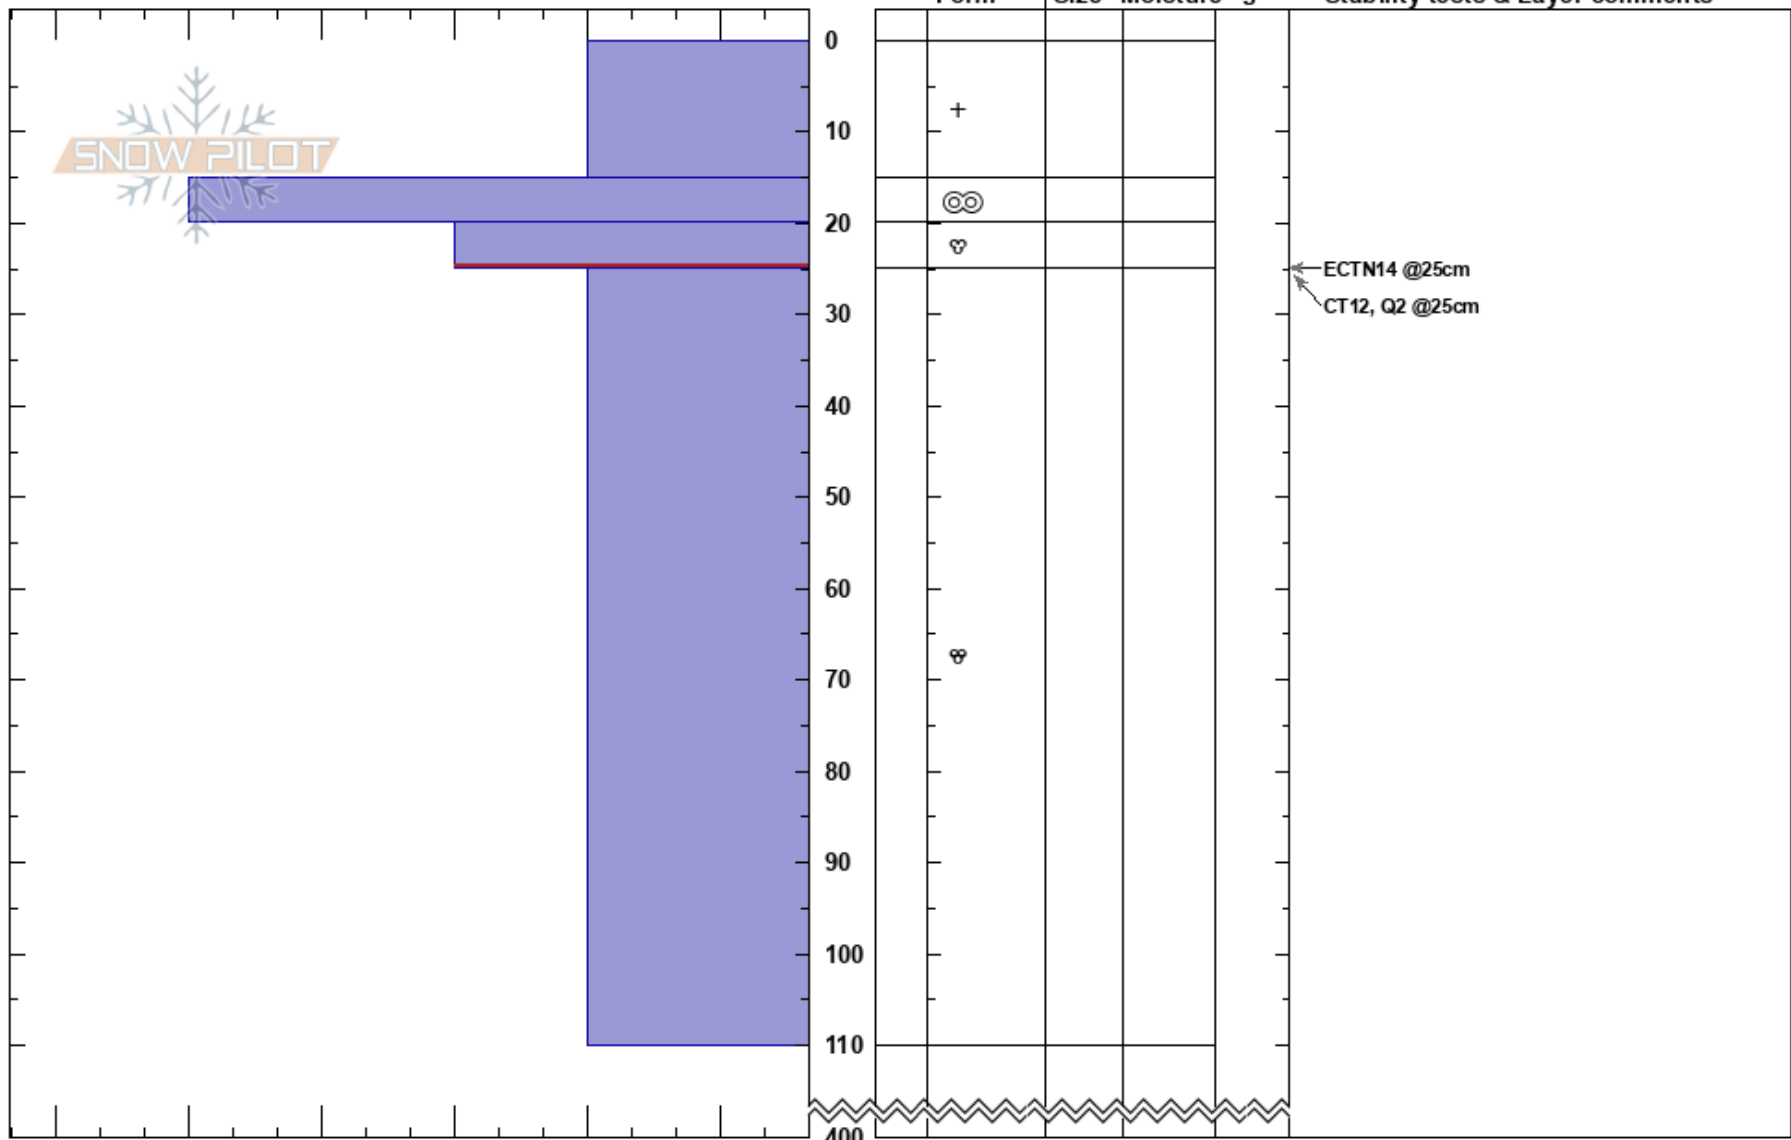

CT Apron, ASGC
 Snoqualmie Pass
 WA
Elevation: 4200 ft
Aspect: NE
Specifics: Pit is adjacent to avalanche: other; Recent avalanche activity on similar slopes; Recent avalanche activity on different slopes; Ski tracks on slope

Cheyenne Chaffee
 04/06/2024 - 11:00am
Co-ord:
Slope Angle: 32°
Wind Loading: no

Stability: Good **HS:**400 **Layer Notes:**
Air Temperature: -1°C **PF:**50 20-25cm:Problematic layer
Sky Cover: BKN **PS:** 8
Precipitation: NO
Wind: NE Light Breeze

[More Pit Specifics below]

Notes: Additional Pit Specifics: We skied slope