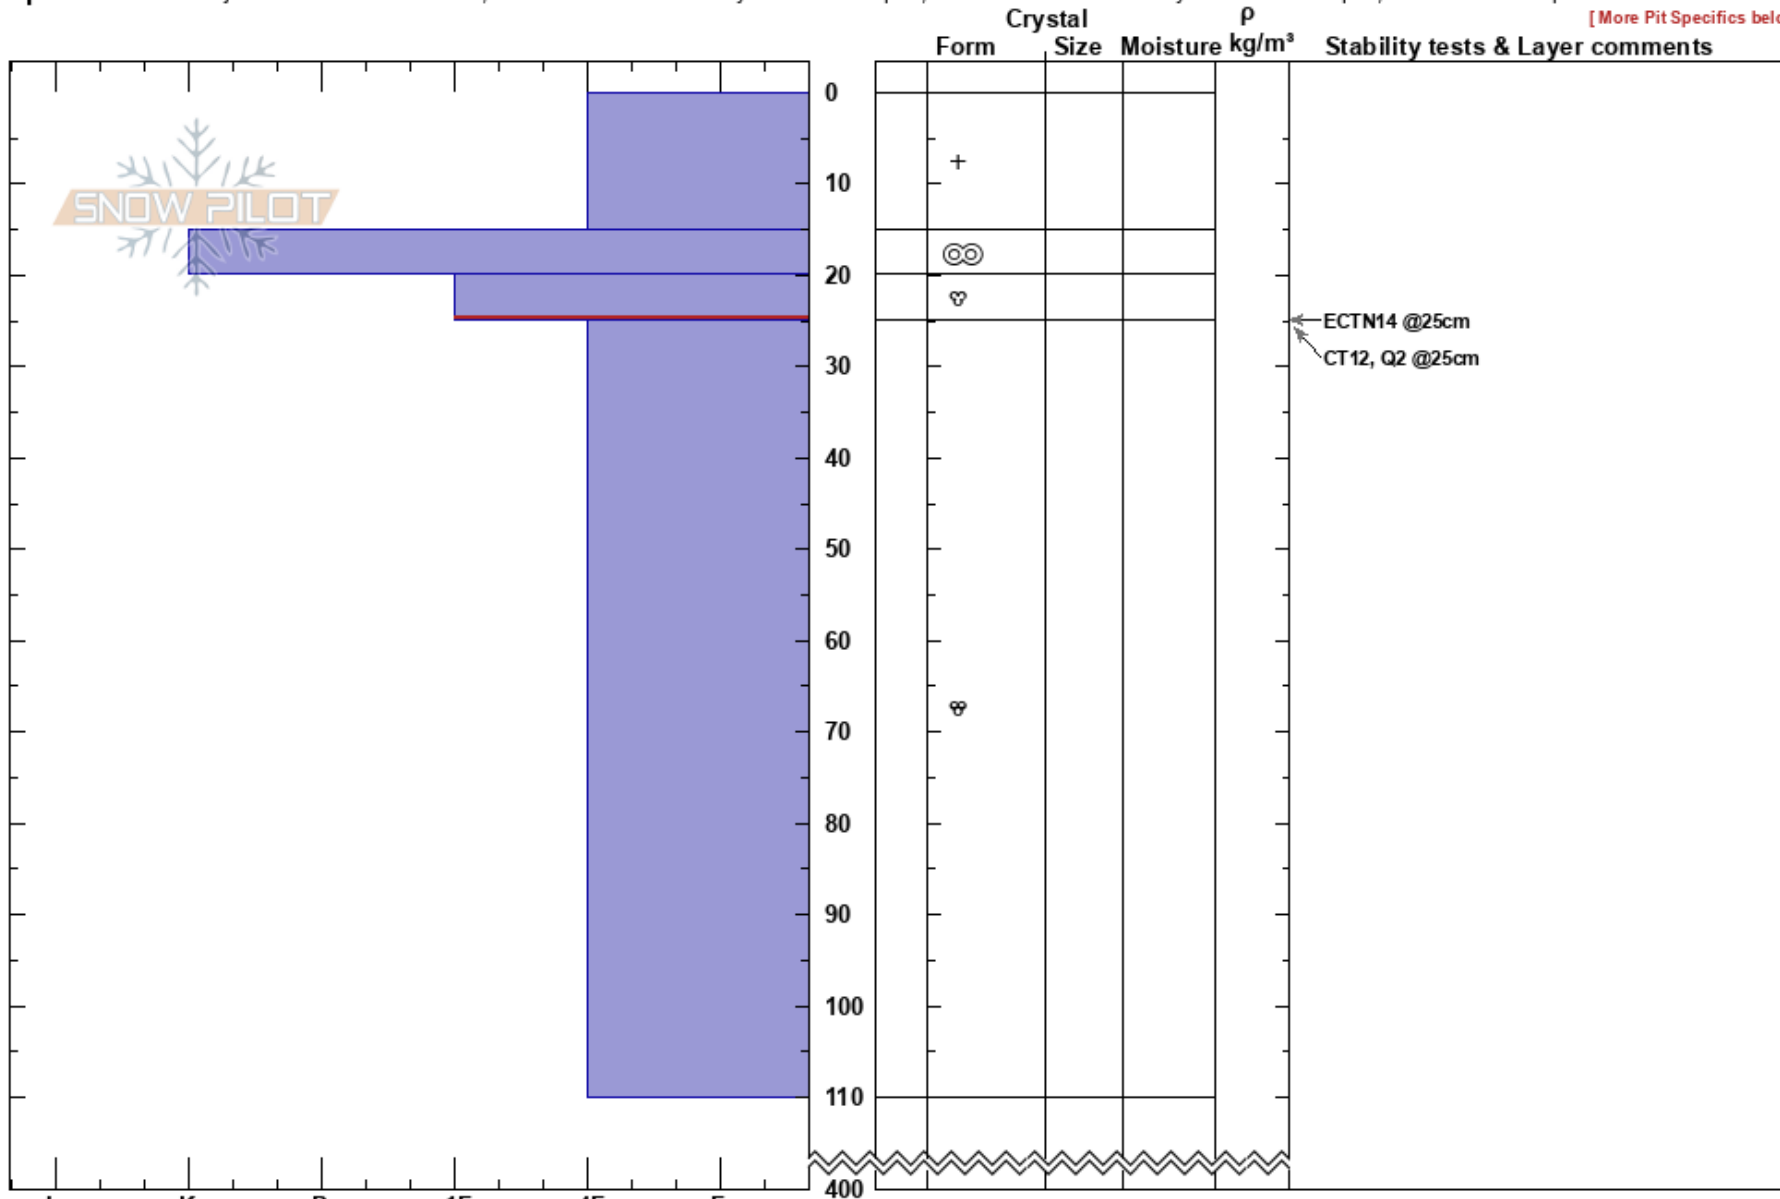

CT Apron, ASGC
 Snoqualmie Pass
 WA
Elevation: 4200 ft
Aspect: NE

Cheyenne Chaffee
 04/06/2024 - 11:00am
Co-ord:
Slope Angle: 32°
Wind Loading: no

Stability: Good **HS:**400 **Layer Notes:**
Air Temperature: -1°C **PF:**50 20-25cm:Problematic layer
Sky Cover: BKN **PS:** 8
Precipitation: NO
Wind: NE Light Breeze

Specifics: Pit is adjacent to avalanche: other; Recent avalanche activity on similar slopes; Recent avalanche activity on different slopes; Ski tracks on slope

[More Pit Specifics below]

Notes: Additional Pit Specifics: We skied slope