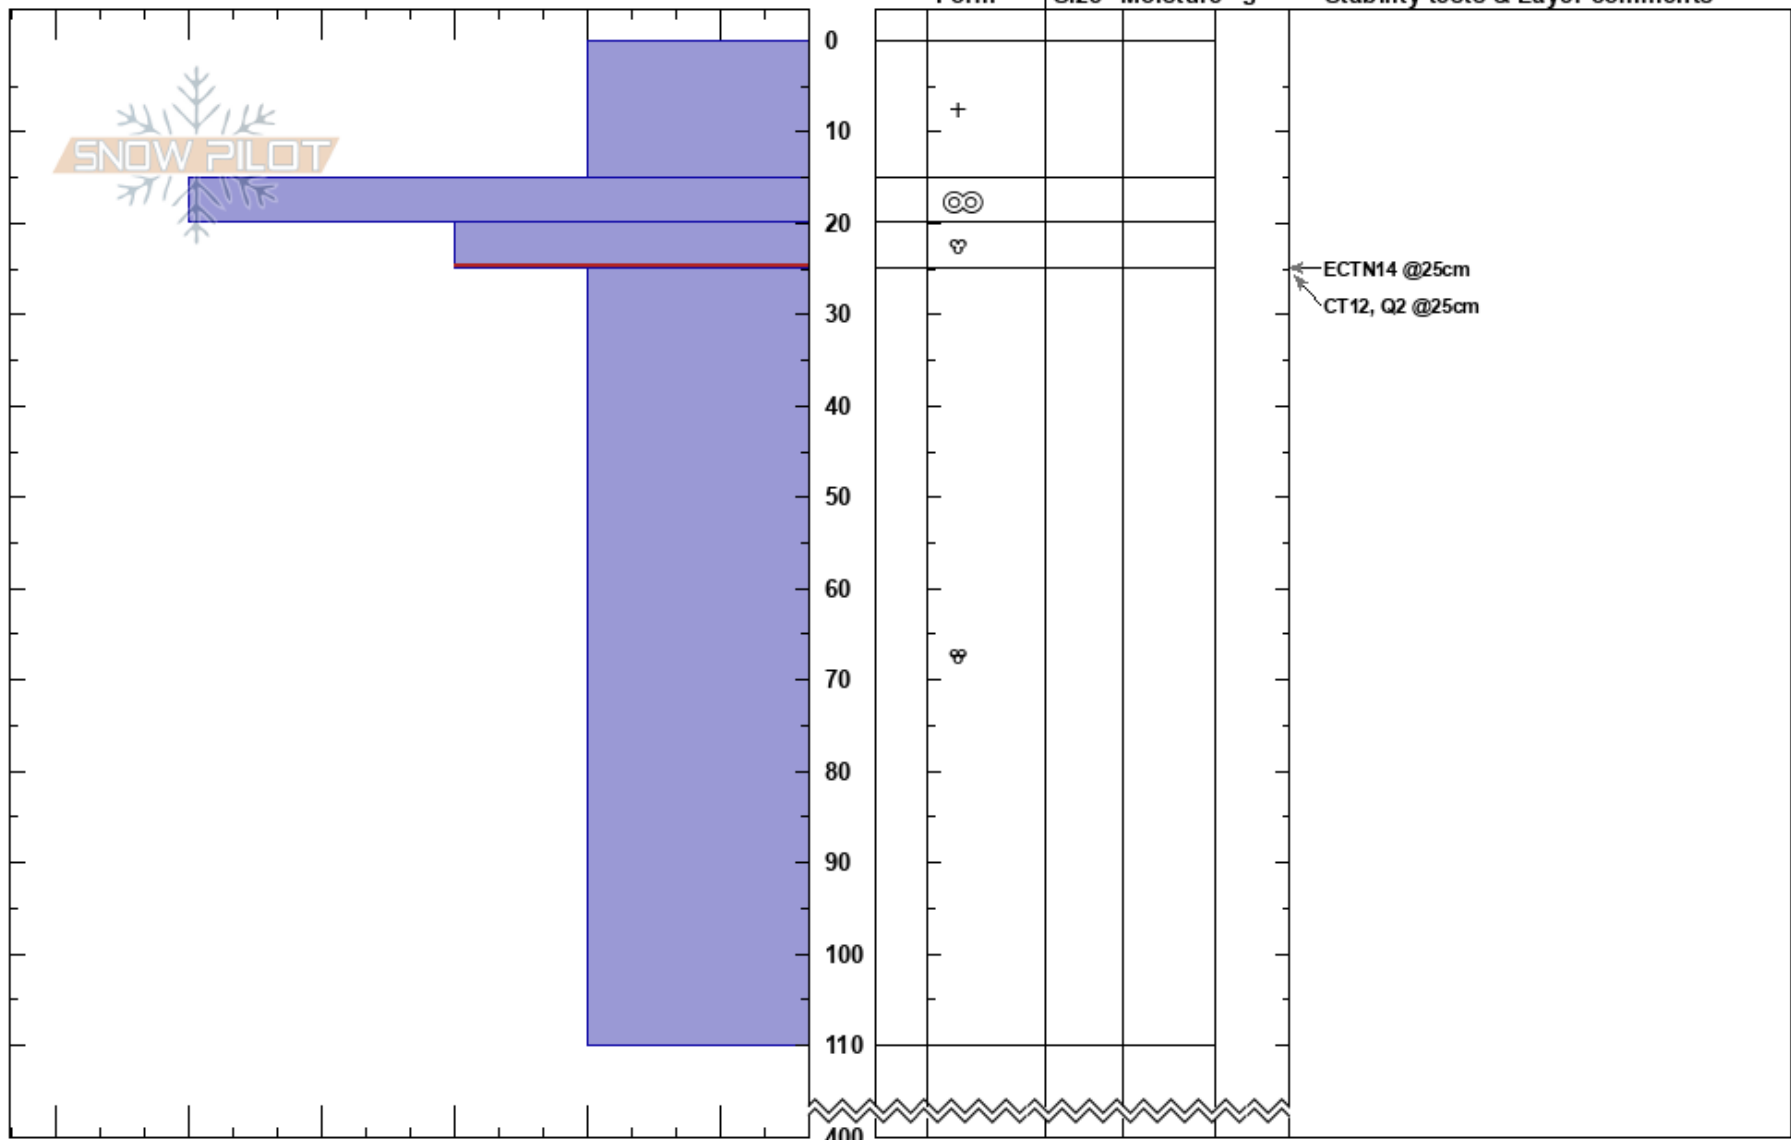

CT Apron, ASGC  
 Snoqualmie Pass  
 WA  
**Elevation:** 4200 ft  
**Aspect:** NE  
**Specifics:** Pit is adjacent to avalanche: other; Recent avalanche activity on similar slopes; Recent avalanche activity on different slopes; Ski tracks on slope

Cheyenne Chaffee  
 04/06/2024 - 11:00am  
**Co-ord:**  
**Slope Angle:** 32°  
**Wind Loading:** no

**Stability:** Good **HS:**400 **Layer Notes:**  
**Air Temperature:** -1°C **PF:**50 20-25cm:Problematic layer  
**Sky Cover:** BKN **PS:** 8  
**Precipitation:** NO  
**Wind:** NE Light Breeze

[ More Pit Specifics below ]

**Notes:** Additional Pit Specifics: We skied slope