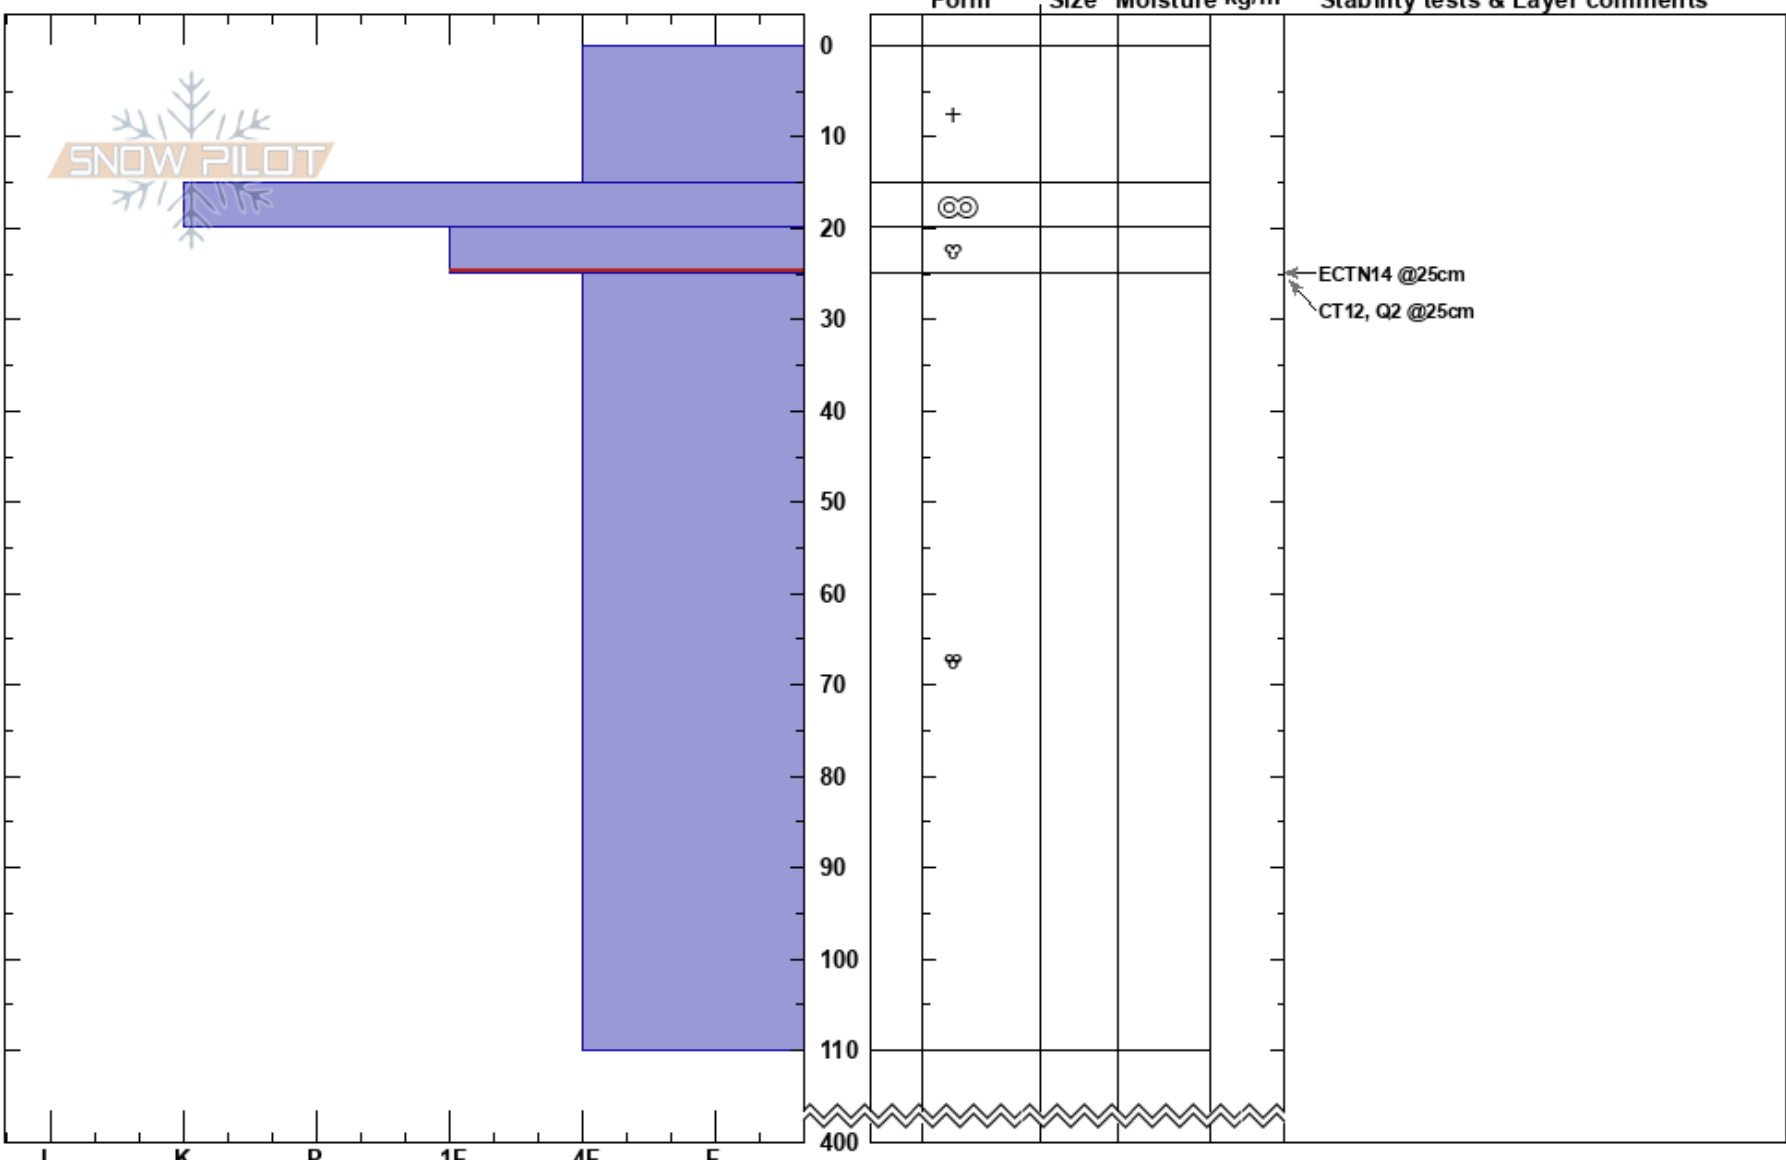

CT Apron, ASGC
 Snoqualmie Pass
 WA
Elevation: 4200 ft
Aspect: NE
Specifics: Pit is adjacent to avalanche: other; Recent avalanche activity on similar slopes; Recent avalanche activity on different slopes; Ski tracks on slope

Cheyenne Chaffee
 04/06/2024 - 11:00am
Co-ord:
Slope Angle: 32°
Wind Loading: no

Stability: Good **HS:**400
Air Temperature: -1°C **PF:**50 20-25cm:Problematic layer
Sky Cover: BKN **PS:** 8
Precipitation: NO
Wind: NE Light Breeze

[More Pit Specifics below]

Notes: Additional Pit Specifics: We skied slope