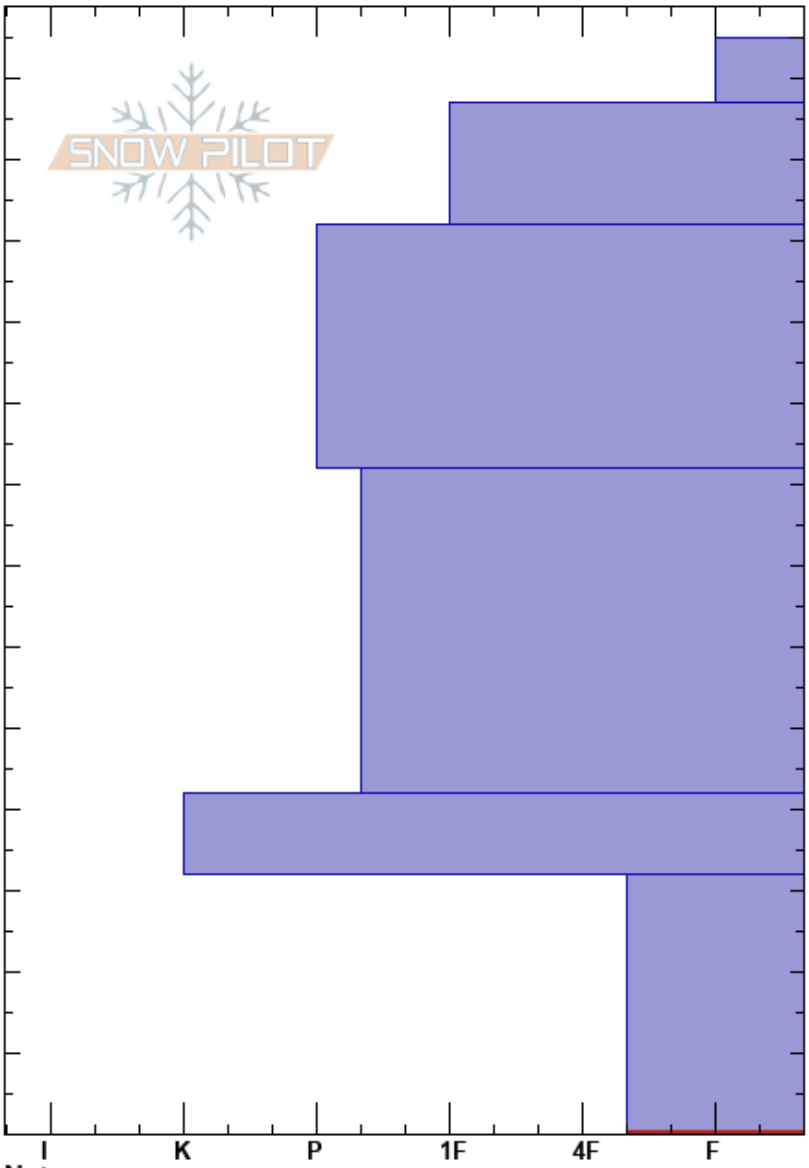

NW fuglehaugnøse skog Gudmund Helle
 Hemsedalsfjellet 07/02/2018 - 14:00
 Norway
Elevation:
Aspect:
Specifics:

Stability:
Air Temperature:
Sky Cover:
Precipitation:
Wind:

HS:135 **Layer Notes:**
 32-0cm: Problematic layer

Crystal Form	Crystal Size	Moisture	ρ kg/m ³	Stability tests & Layer comments
+ (/)		D		
•				
•				
○				
⊗				
□	1.5			

Notes: