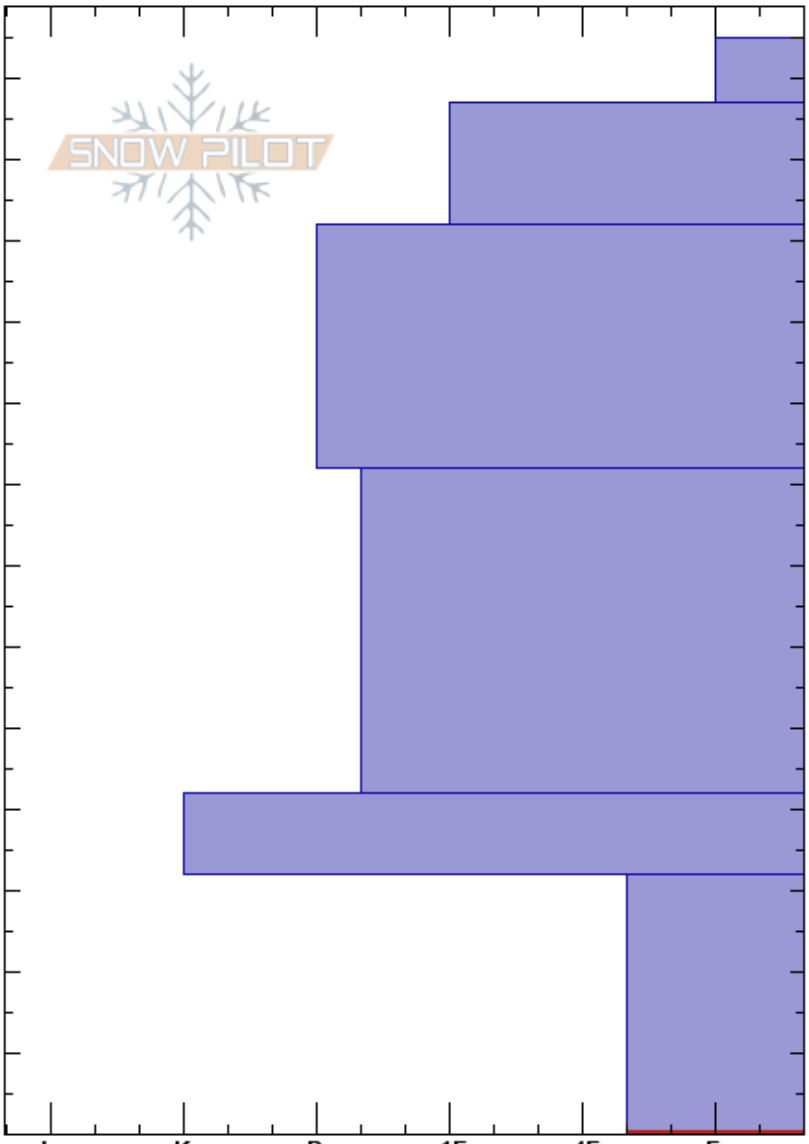

NW fuglehaugnøse skog Gudmund Helle
 Hemsedalsfjellet 07/02/2018 - 14:00
 Norway
Elevation:
Aspect:
Specifics:

Stability:
Air Temperature: HS:135
Sky Cover: 32-0cm: Problematic layer
Precipitation:
Wind:

Crystal Form	Crystal Size	Moisture	ρ kg/m ³	Stability tests & Layer comments
+ (/)		D		
•				
•				
○				
⊗				
□	1.5			

Notes: