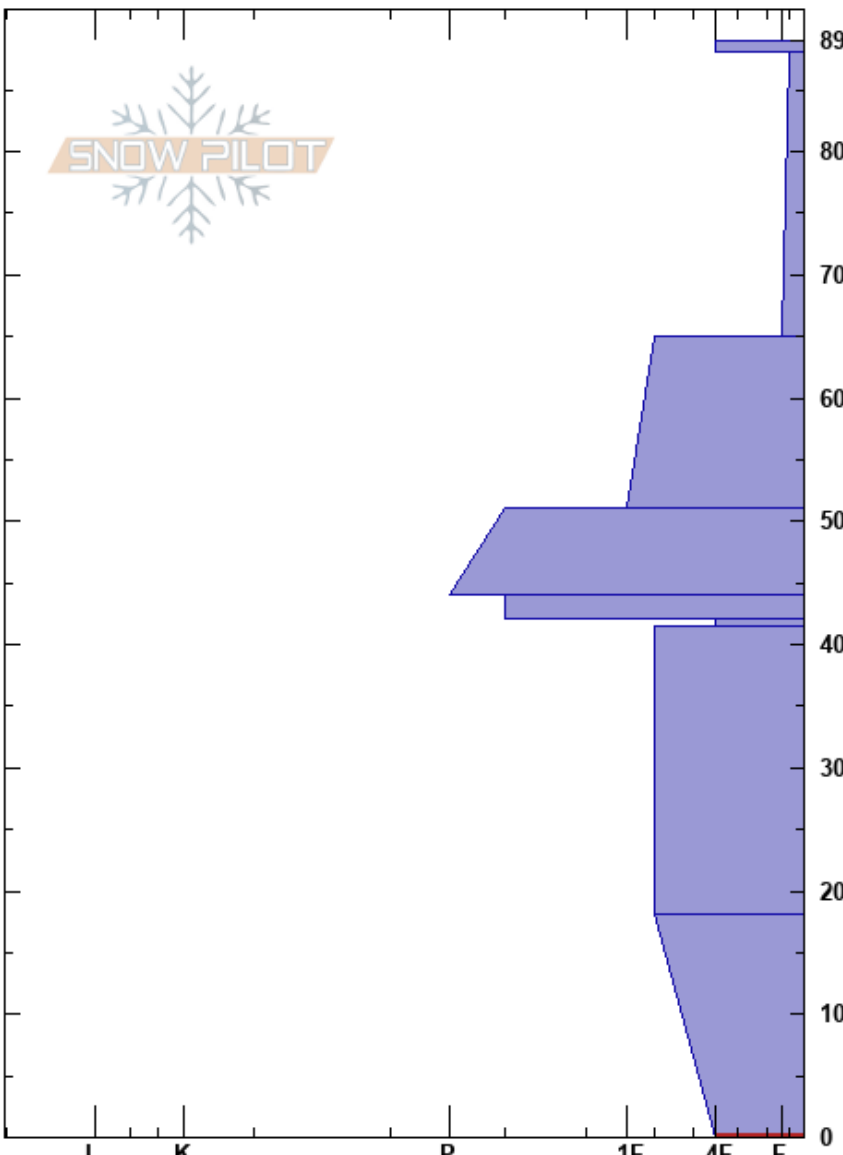

Steep Mtn NE
 Sangre de Cristo
 CO
 Elevation: 11952 ft
 Aspect: 40°
 Specifics:

Rich Rogers
 04/02/2024 - 1:15pm
 Co-ord: 13S 486123W 4132759N
 Slope Angle: 16°
 Wind Loading: yes

Stability: Fair
 Air Temperature: 2°C
 Sky Cover: SCT
 Precipitation: NO
 Wind: NE Moderate

HS:89
 PF:33
 PS:19
 42-41.5cm: Sndry Layer of concern
 18-0cm: Problematic layer

Crystal Form	Crystal Size	Moisture	ρ kg/m ³	Stability tests & Layer comments
•	0.5			
•	0.5			← CT1, SP @85cm
+ (Δ)	1-2			← CT6, RP @78cm
•	0.5-1			
•	0.5-1			
⊙				← ECTP26 @43cm
□	1.5-2			42-41.5cm: Sndry Layer of concern
□	0.5			
^	2-4			← CT12, SC @8cm ← CT14, SC @8cm ← ECTP28 @5cm

Notes: Cold and dry snowpack.