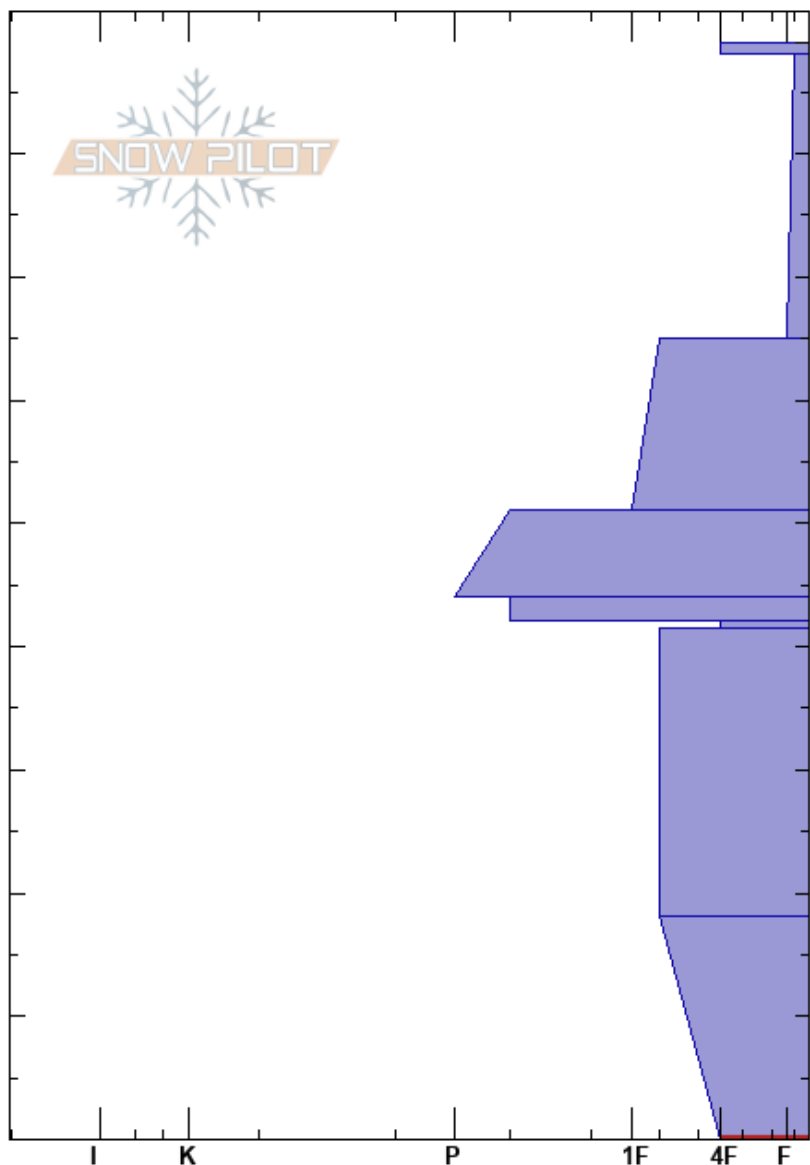

Steep Mtn NE
 Sangre de Cristo
 CO
 Elevation: 11952 ft
 Aspect: 40°
 Specifics:

Rich Rogers
 04/02/2024 - 1:15pm
 Co-ord: 13S 486123W 4132759N
 Slope Angle: 16°
 Wind Loading: yes

Stability: Fair
 Air Temperature: 2°C
 Sky Cover: SCT
 Precipitation: NO
 Wind: NE Moderate

HS:89
 PF:33
 PS:19
 42-41.5cm: Sndry Layer of concern
 18-0cm: Problematic layer

Crystal Form	Crystal Size	Moisture	ρ kg/m ³	Stability tests & Layer comments
•	0.5			
•	0.5			← CT1, SP @85cm
+ (Δ)	1-2			← CT6, RP @78cm
•	0.5-1			
•	0.5-1			
⊙				← ECTP26 @43cm
□	1.5-2			42-41.5cm: Sndry Layer of concern
□	0.5			
^	2-4			← CT12, SC @8cm ← CT14, SC @8cm ← ECTP28 @5cm

Notes: Cold and dry snowpack.