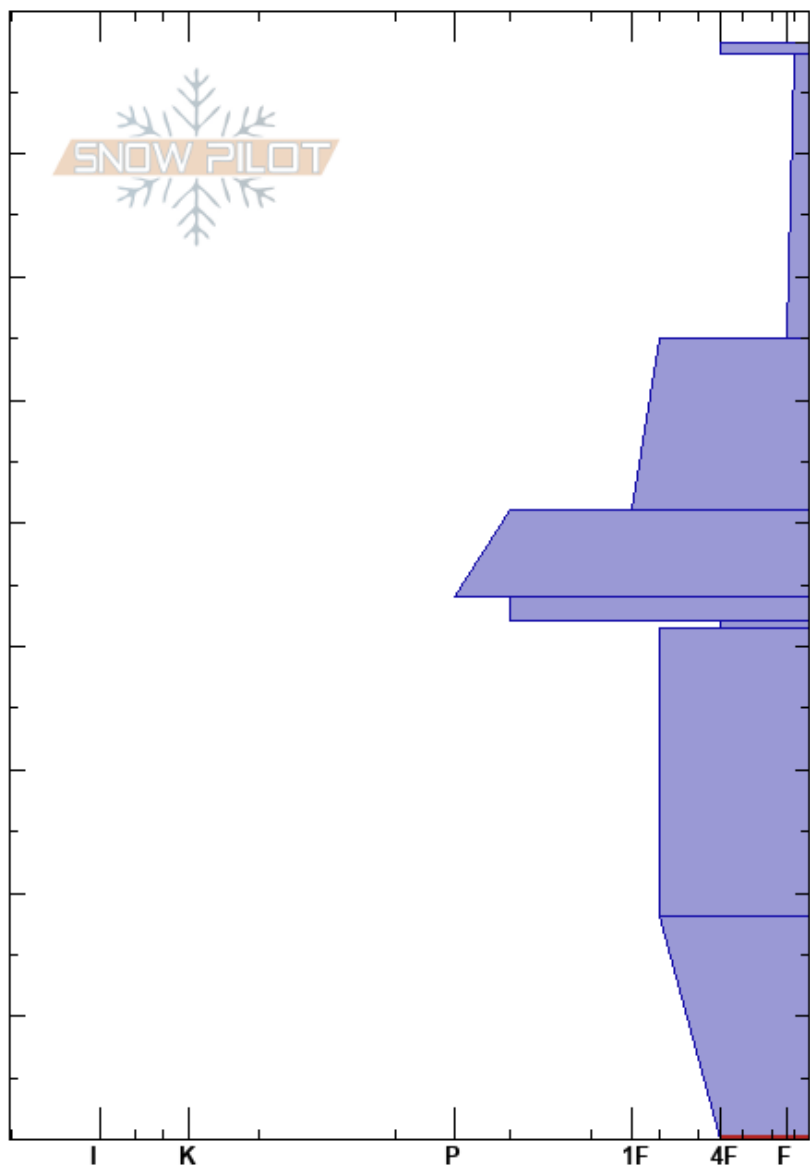

Steep Mtn NE  
 Sangre de Cristo  
 CO  
 Elevation: 11952 ft  
 Aspect: 40°  
 Specifics:

Rich Rogers  
 04/02/2024 - 1:15pm  
 Co-ord: 13S 486123W 4132759N  
 Slope Angle: 16°  
 Wind Loading: yes

Stability: Fair  
 Air Temperature: 2°C  
 Sky Cover: SCT  
 Precipitation: NO  
 Wind: NE Moderate

HS:89  
 PF:33  
 PS:19  
 42-41.5cm: Sndry Layer of concern  
 18-0cm: Problematic layer

Crystal Form	Crystal Size	Moisture	$\rho$ kg/m <sup>3</sup>	Stability tests & Layer comments
•	0.5			
•	0.5			← CT1, SP @85cm
+ (Δ)	1-2			← CT6, RP @78cm
•	0.5-1			
•	0.5-1			
⊙				← ECTP26 @43cm
□	1.5-2			42-41.5cm: Sndry Layer of concern
□	0.5			
^	2-4			← CT12, SC @8cm ← CT14, SC @8cm ← ECTP28 @5cm

Notes: Cold and dry snowpack.