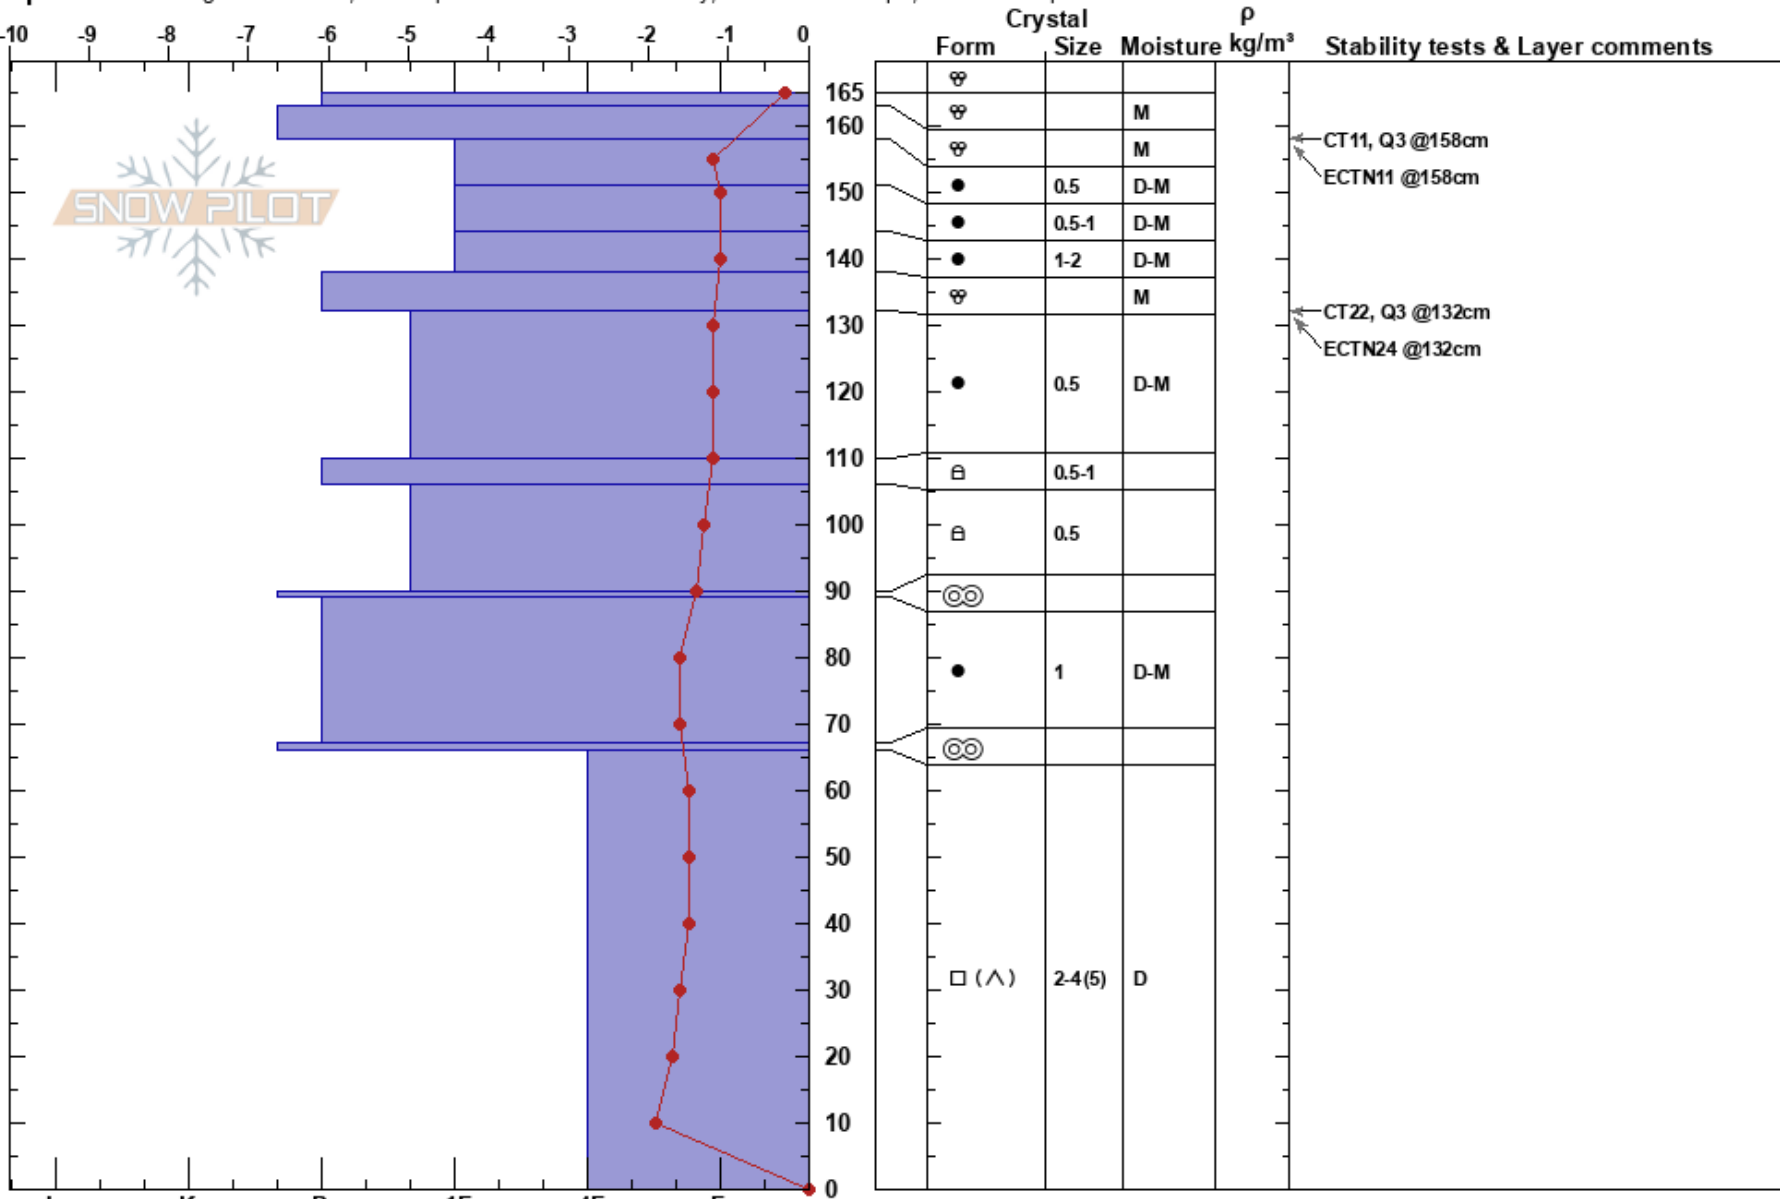

YC Shoulder
 Madison Range-N
 MT
 Elevation: 9450 ft
 Aspect: 80°

Lindsay Wichman
 04/05/2024 - 12:50pm
 Co-ord: 45.23115N, -111.44799W
 Slope Angle: 30°
 Wind Loading: no

Stability: Good
 Air Temperature: 5°C
 Sky Cover: BKN
 Precipitation: NO
 Wind: S Moderate
 HS: 165
 Layer Notes:
 66-0cm: Problematic layer

Specifics: Pit dug in a Ski Area; Pit is representative of backcountry; Ski tracks on slope; We skied slope

Notes: Pit dug in ski area by Lindsay Wichman and Miles Gayton. During CT, when removing snow @ 132cm layer, column fractured at 66cm layer with Q3 shear strength. Grom score:6