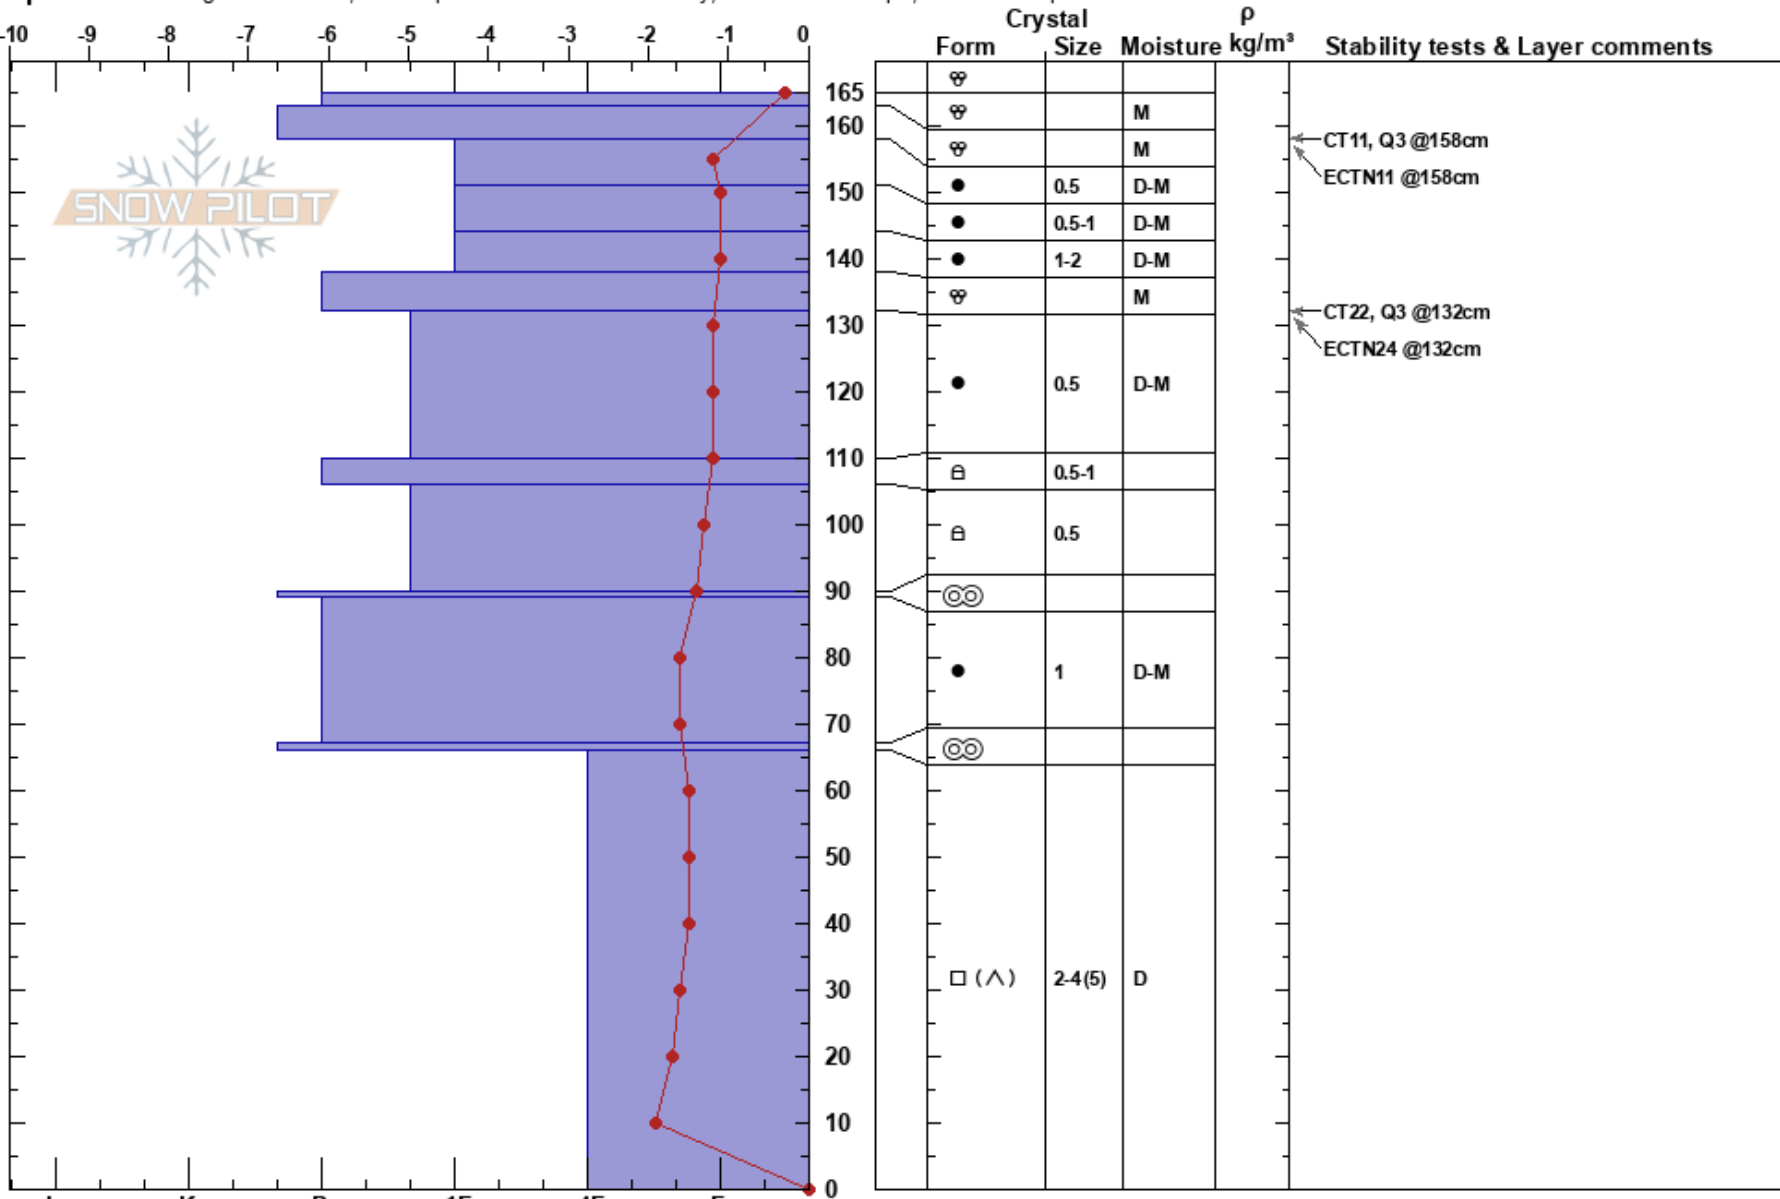

YC Shoulder  
 Madison Range-N  
 MT  
 Elevation: 9450 ft  
 Aspect: 80°

Lindsay Wichman  
 04/05/2024 - 12:50pm  
 Co-ord: 45.23115N, -111.44799W  
 Slope Angle: 30°  
 Wind Loading: no

Stability: Good  
 Air Temperature: 5°C  
 Sky Cover: BKN  
 Precipitation: NO  
 Wind: S Moderate  
 HS: 165  
 Layer Notes:  
 66-0cm: Problematic layer

Specifics: Pit dug in a Ski Area; Pit is representative of backcountry; Ski tracks on slope; We skied slope

Notes: Pit dug in ski area by Lindsay Wichman and Miles Gayton. During CT, when removing snow @ 132cm layer, column fractured at 66cm layer with Q3 shear strength. Grom score: 6