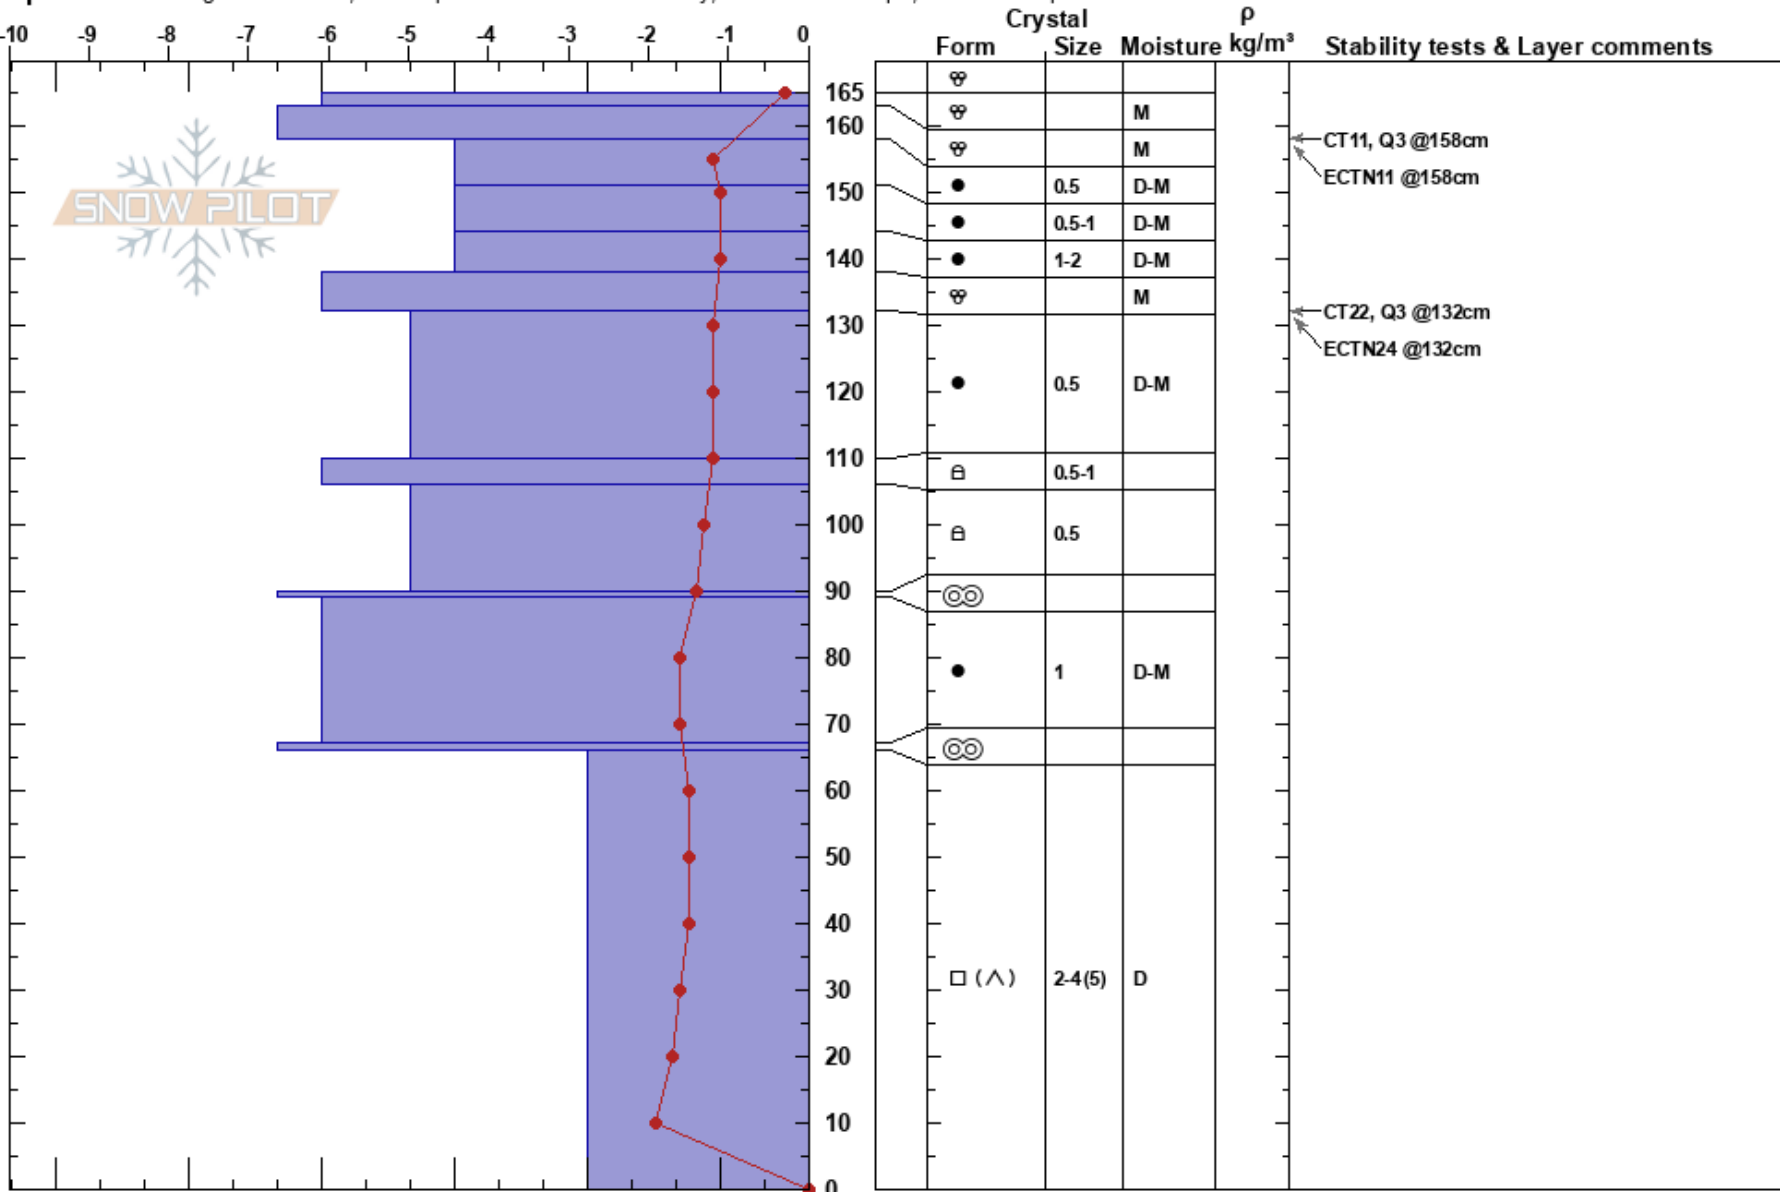

YC Shoulder
 Madison Range-N
 MT
 Elevation: 9450 ft
 Aspect: 80°

Lindsay Wichman
 04/05/2024 - 12:50pm
 Co-ord: 45.23115N, -111.44799W
 Slope Angle: 30°
 Wind Loading: no

Stability: Good
 Air Temperature: 5°C
 Sky Cover: BKN
 Precipitation: NO
 Wind: S Moderate
 HS: 165
 Layer Notes:
 66-0cm: Problematic layer

Specifics: Pit dug in a Ski Area; Pit is representative of backcountry; Ski tracks on slope; We skied slope

Notes: Pit dug in ski area by Lindsay Wichman and Miles Gayton. During CT, when removing snow @ 132cm layer, column fractured at 66cm layer with Q3 shear strength. Grom score:6