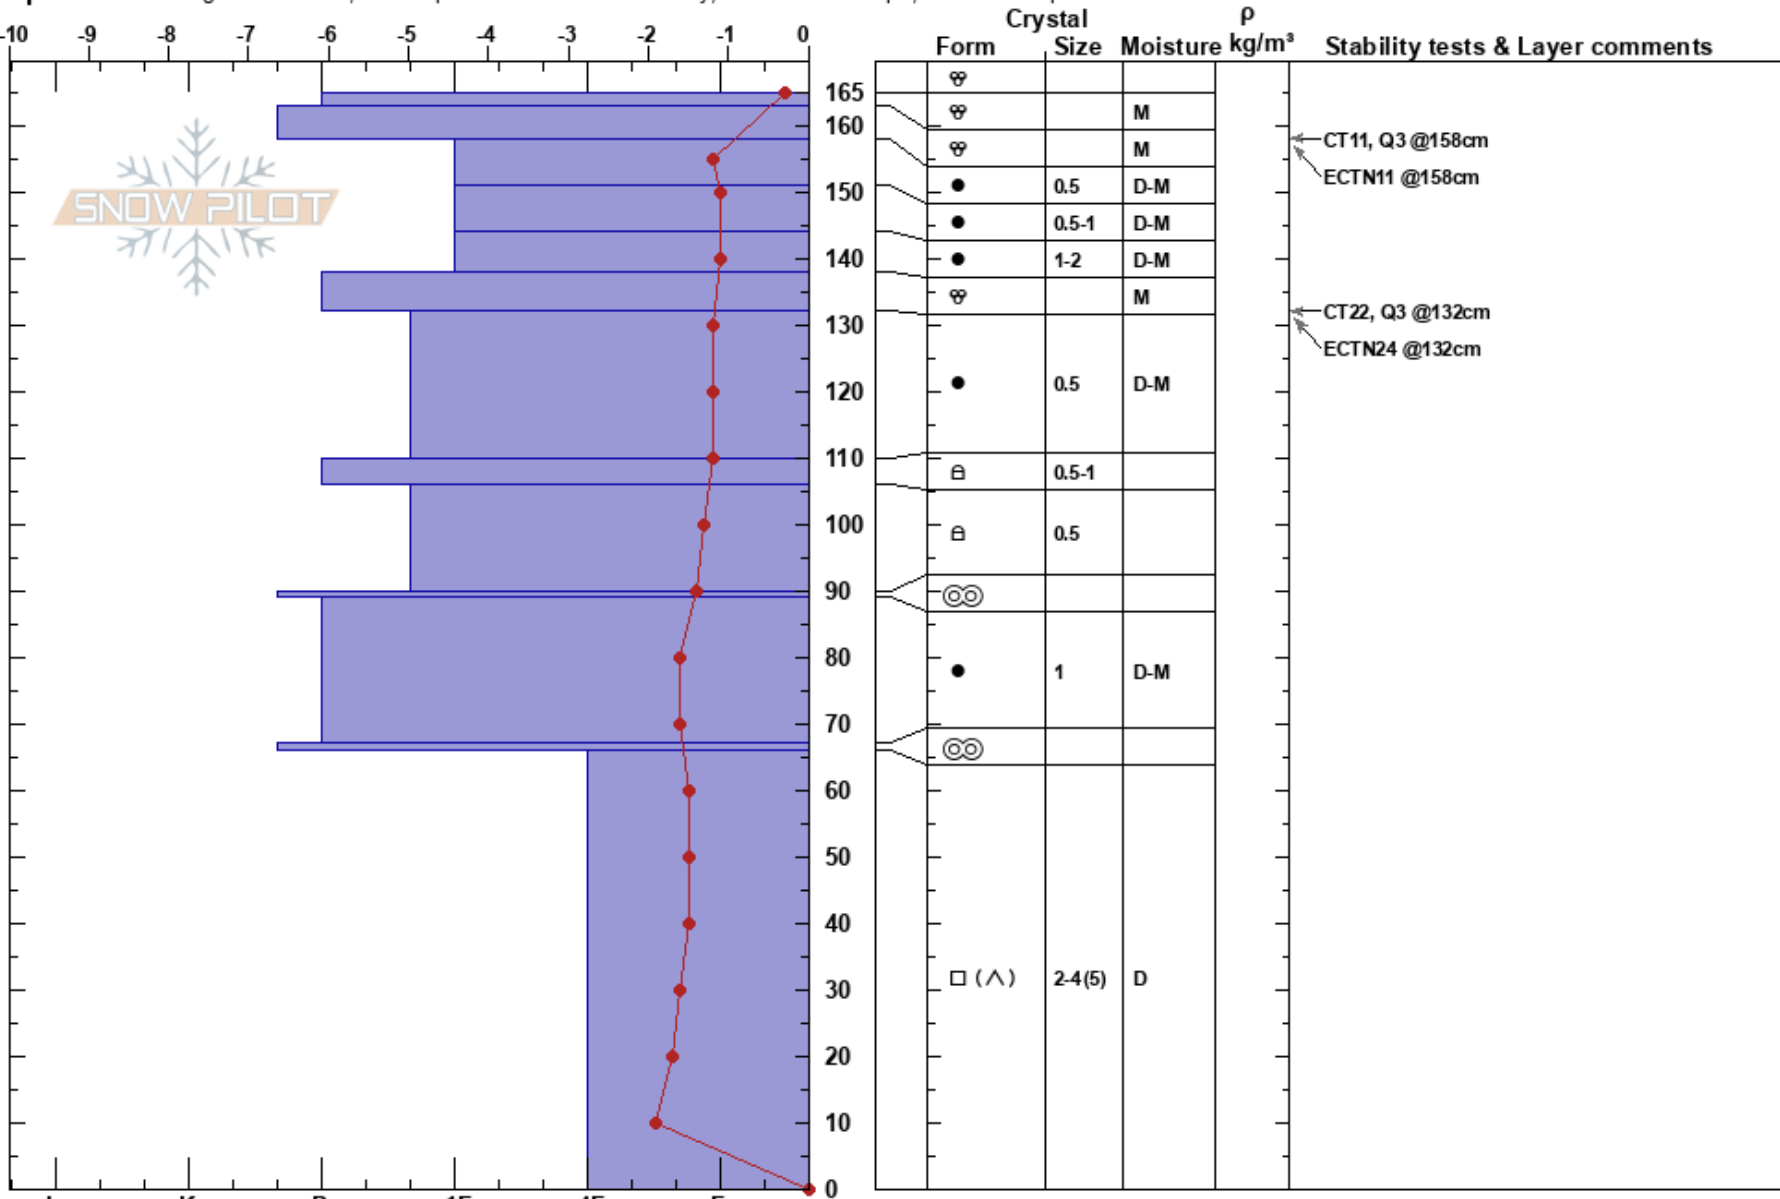

YC Shoulder  
 Madison Range-N  
 MT  
 Elevation: 9450 ft  
 Aspect: 80°

Lindsay Wichman  
 04/05/2024 - 12:50pm  
 Co-ord: 45.23115N, -111.44799W  
 Slope Angle: 30°  
 Wind Loading: no

Stability: Good  
 Air Temperature: 5°C  
 Sky Cover: BKN  
 Precipitation: NO  
 Wind: S Moderate  
 HS: 165  
 Layer Notes:  
 66-0cm: Problematic layer

Specifics: Pit dug in a Ski Area; Pit is representative of backcountry; Ski tracks on slope; We skied slope

Notes: Pit dug in ski area by Lindsay Wichman and Miles Gayton. During CT, when removing snow @ 132cm layer, column fractured at 66cm layer with Q3 shear strength. Grom score:6