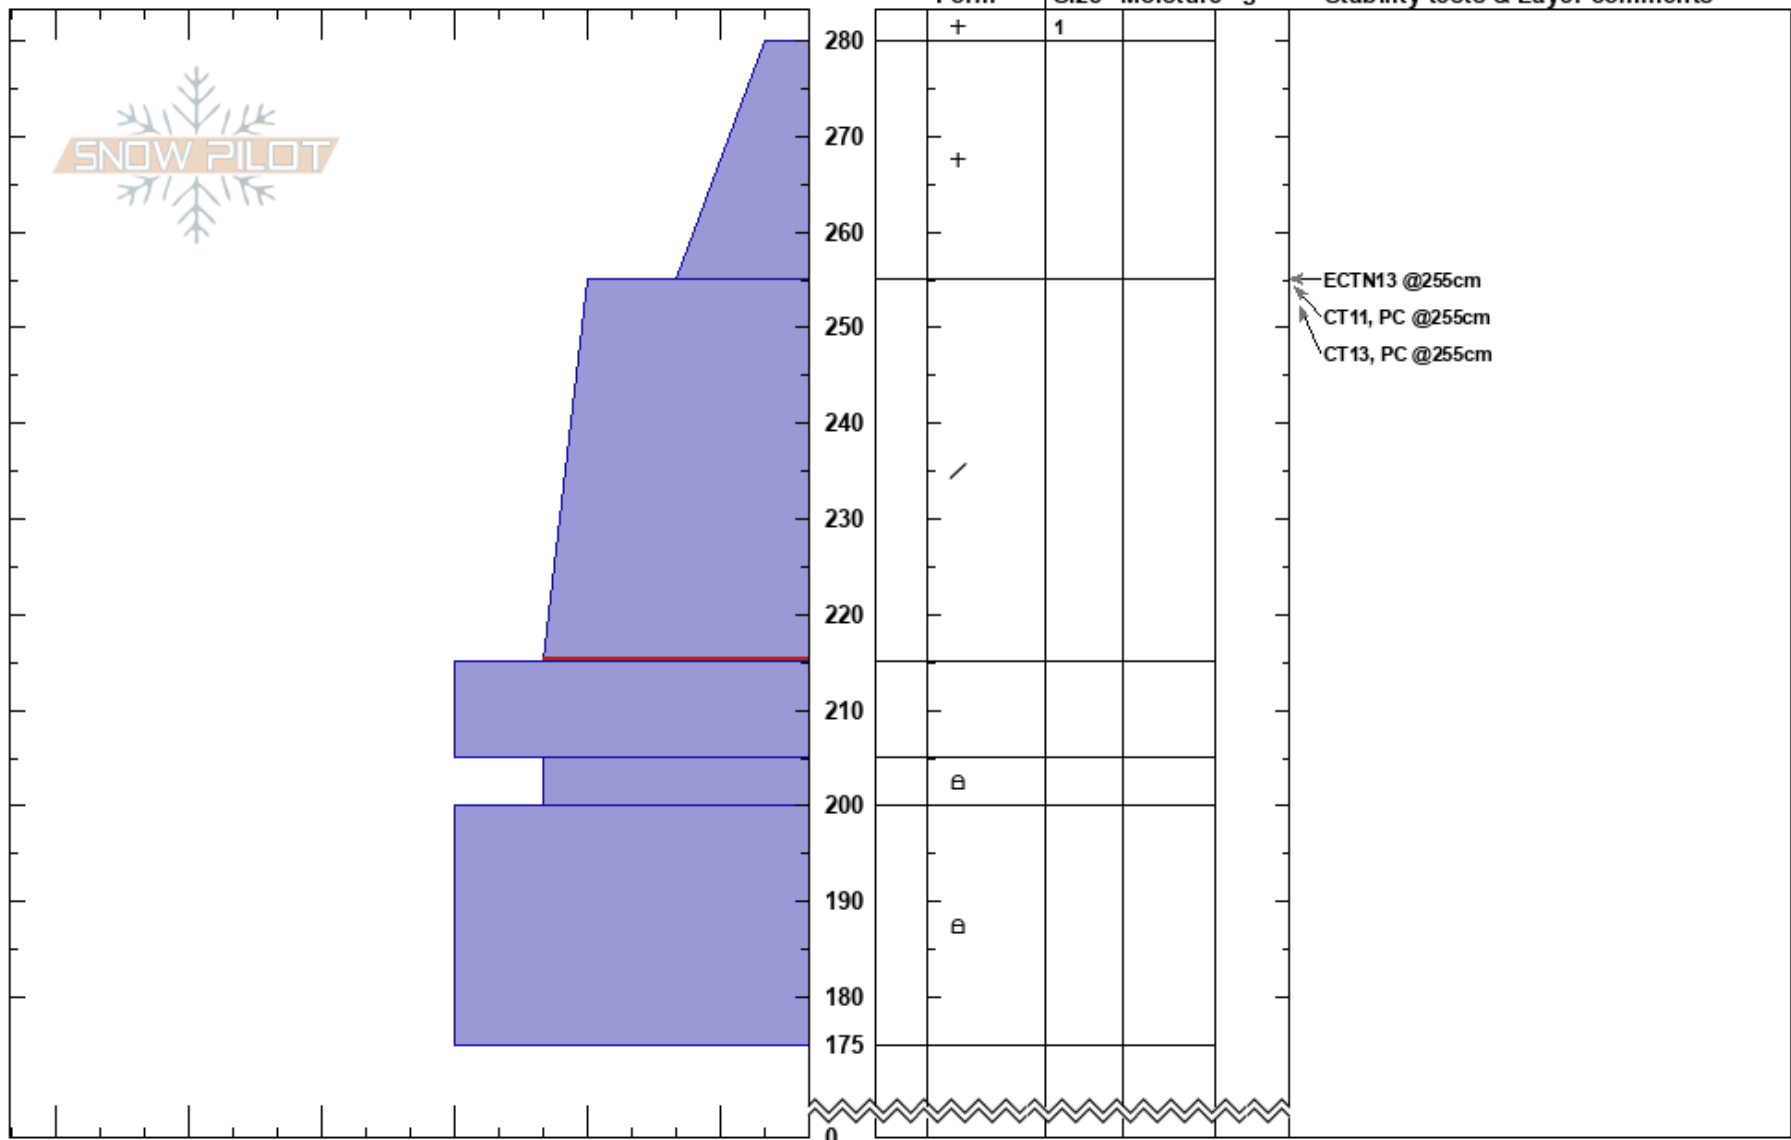

Death Traverse
 Hatcher Pass
 AK
 Elevation: 4150 ft
 Aspect: NE

Ryan Lewthwaite
 04/05/2024 - 1:00pm
 Co-ord: 61.80563N, -149.28214W
 Slope Angle: 33°
 Wind Loading: no

Stability: Poor
 Air Temperature: 23°F
 Sky Cover: FEW
 Precipitation: NO
 Wind: Calm
 HS:280
 PF:60
 PS:24
 255-215cm:Problematic layer

Specifics: Pit is adjacent to avalanche: flank; Recent avalanche activity on similar slopes; Recent avalanche activity on different slopes; We skied slope

Notes: