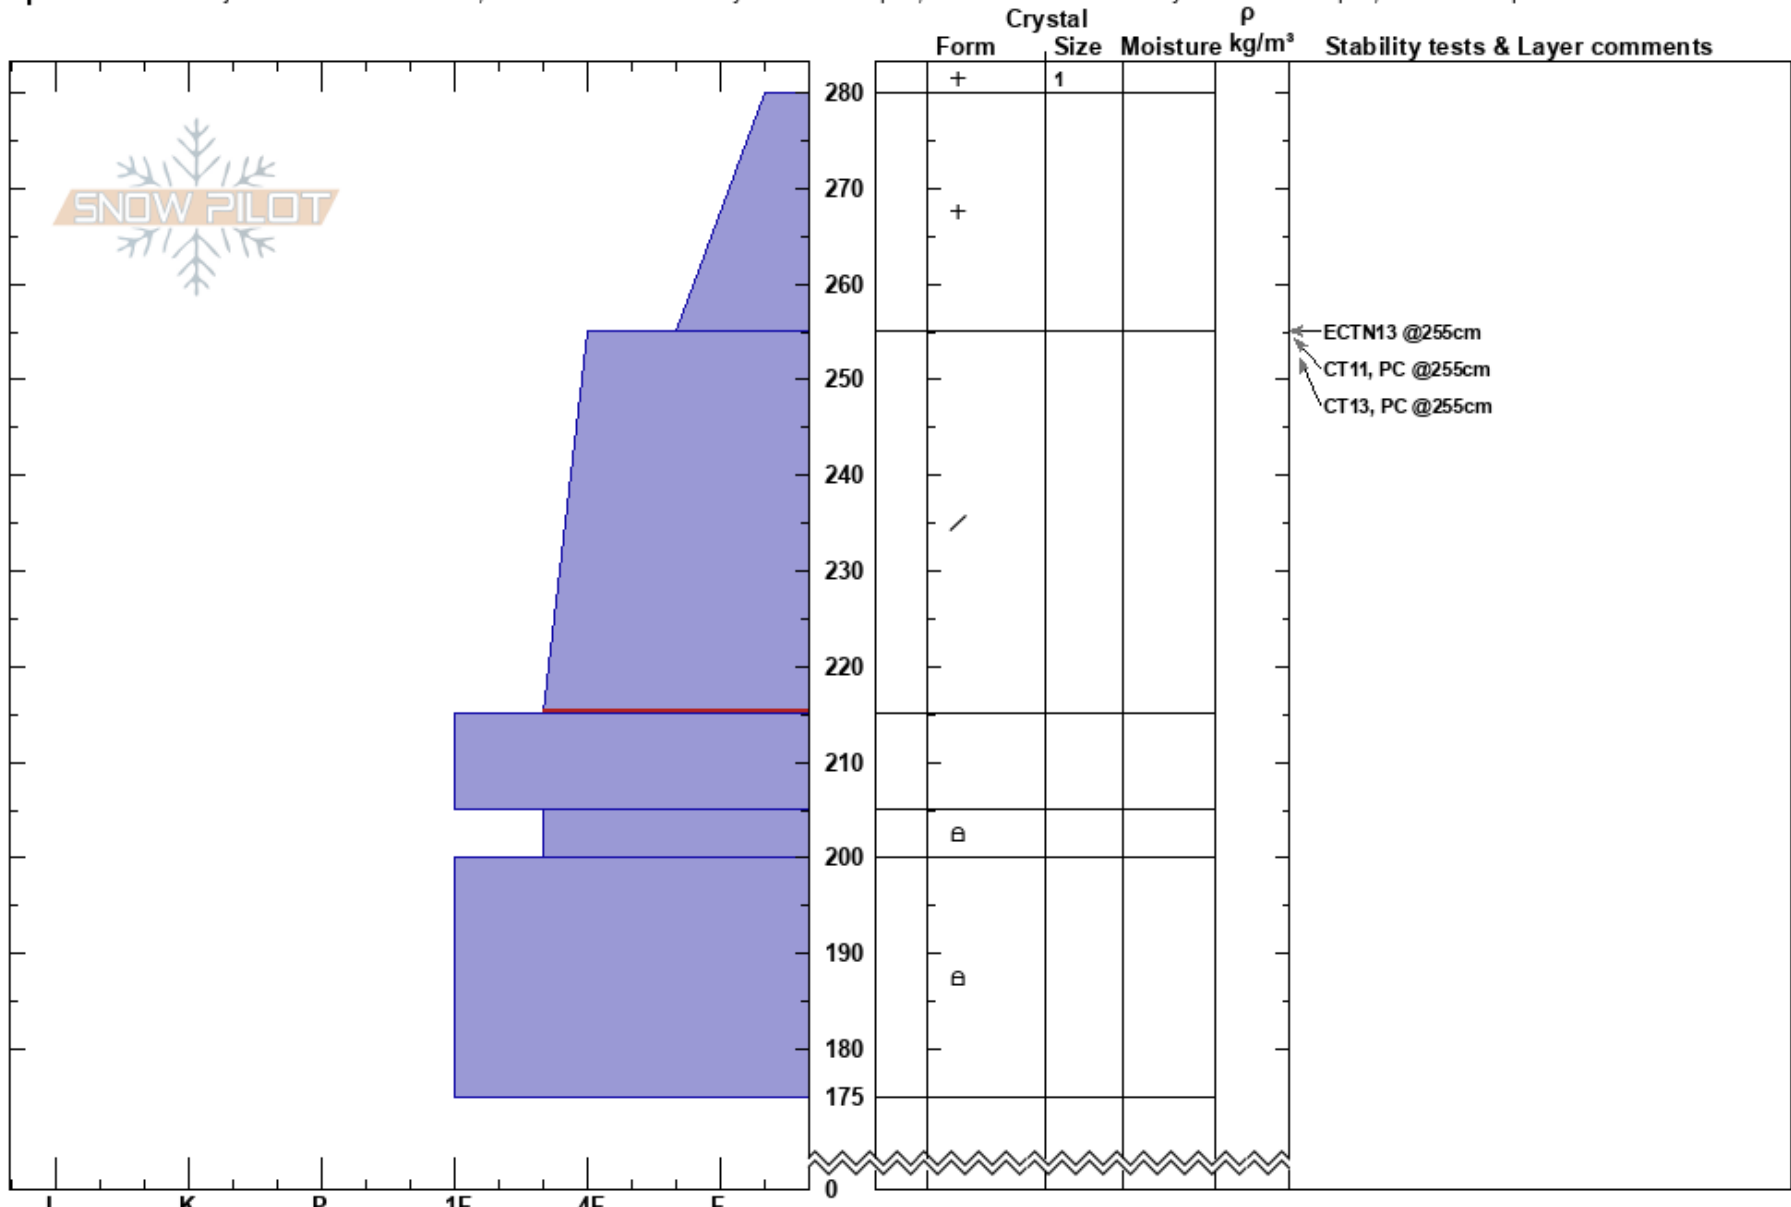

Death Traverse
 Hatcher Pass
 AK
 Elevation: 4150 ft
 Aspect: NE

Ryan Lewthwaite
 04/05/2024 - 1:00pm
 Co-ord: 61.80563N, -149.28214W
 Slope Angle: 33°
 Wind Loading: no

Stability: Poor
 Air Temperature: 23°F
 Sky Cover: FEW
 Precipitation: NO
 Wind: Calm
 HS:280
 PF:60
 PS:24
 255-215cm:Problematic layer

Specifics: Pit is adjacent to avalanche: flank; Recent avalanche activity on similar slopes; Recent avalanche activity on different slopes; We skied slope

Notes: