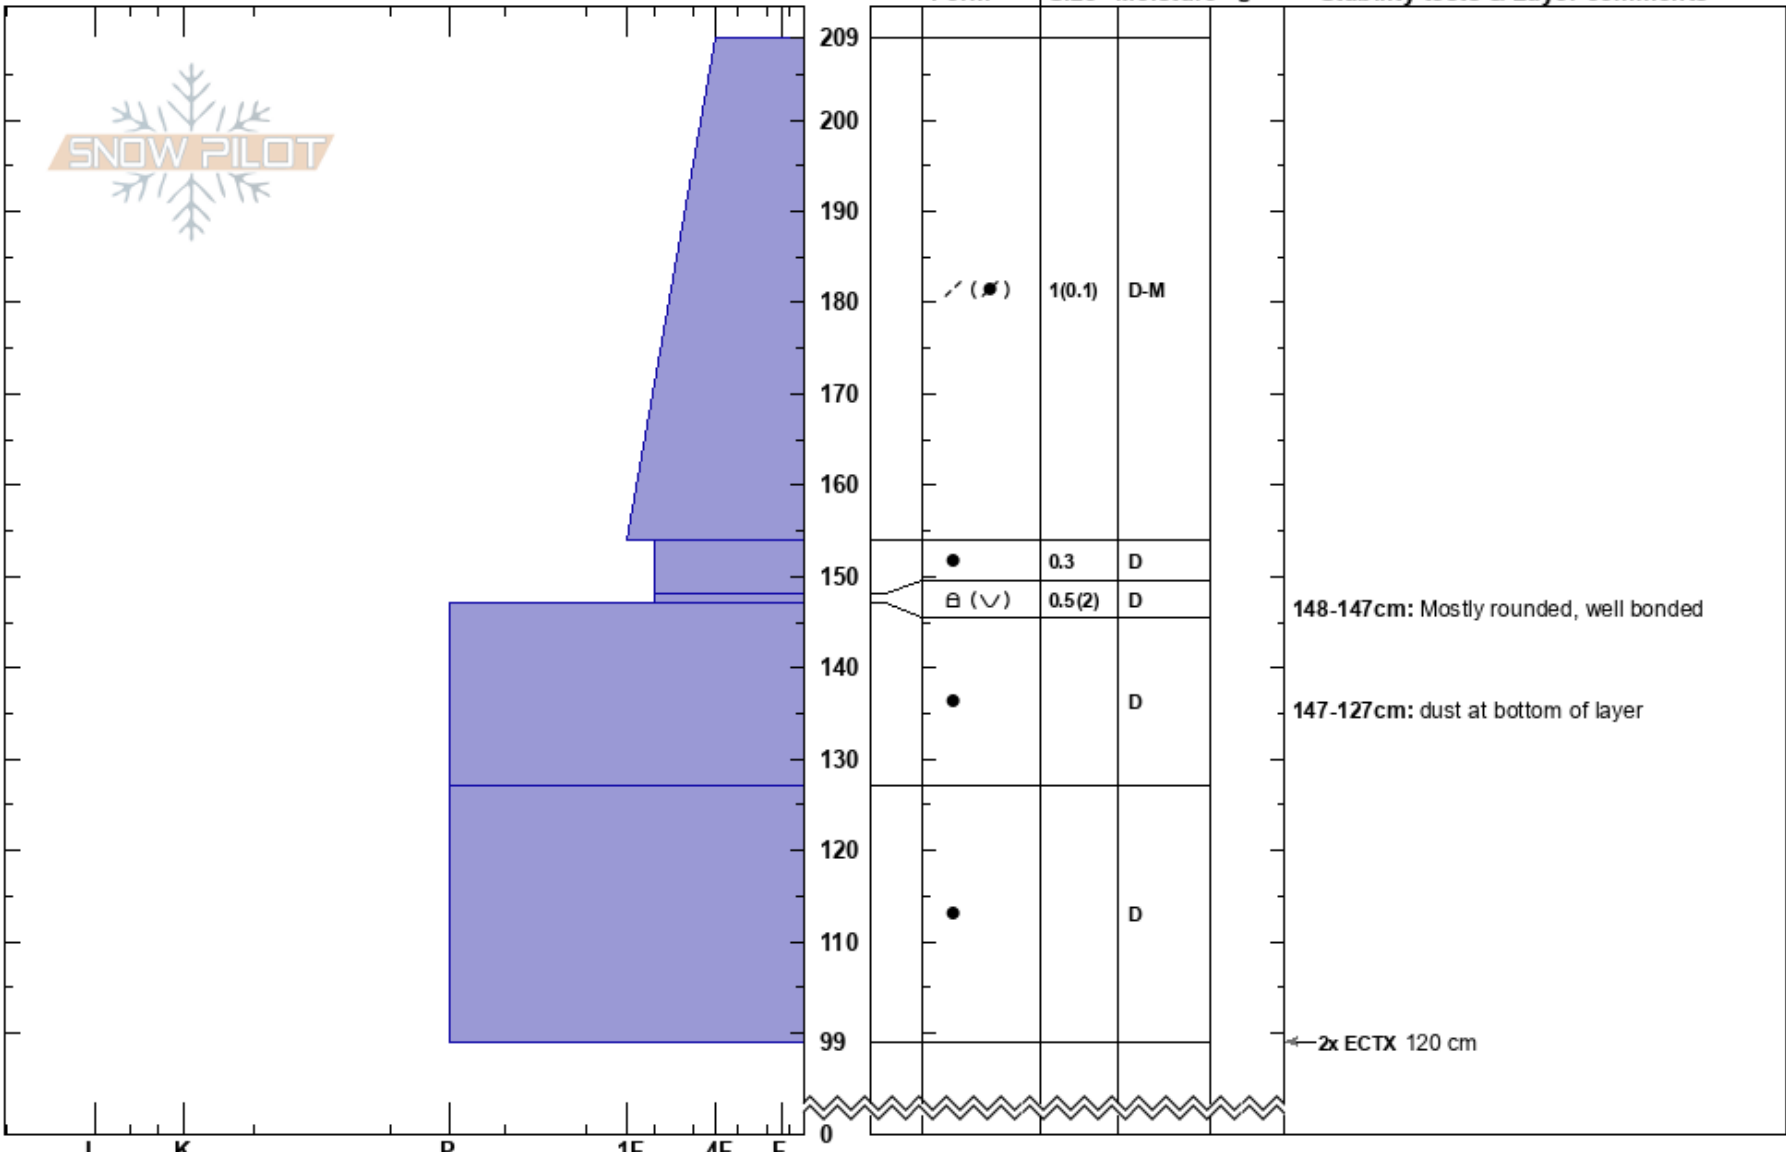

West Willow
 Elk Mountains
 CO
Elevation: 11360 ft
Aspect: 0°
Specifics:

Dylan Craaybeek
 04/05/2024 - 12:00pm
Co-ord: 13S 331818E 4336207N
Slope Angle: 35°
Wind Loading:

Stability:
Air Temperature:
Sky Cover: SCT
Precipitation: NO
Wind: SW Moderate

HS:209
PF:60
PS: 25
Layer Notes:
 148-147cm: Mostly rounded, well bonded
 148-147cm: Problematic layer
 147-127cm: dust at bottom of layer

Notes: About 500 feet lower in elevation and about 1000 feet north of a notable avalanche on a similar snowpack