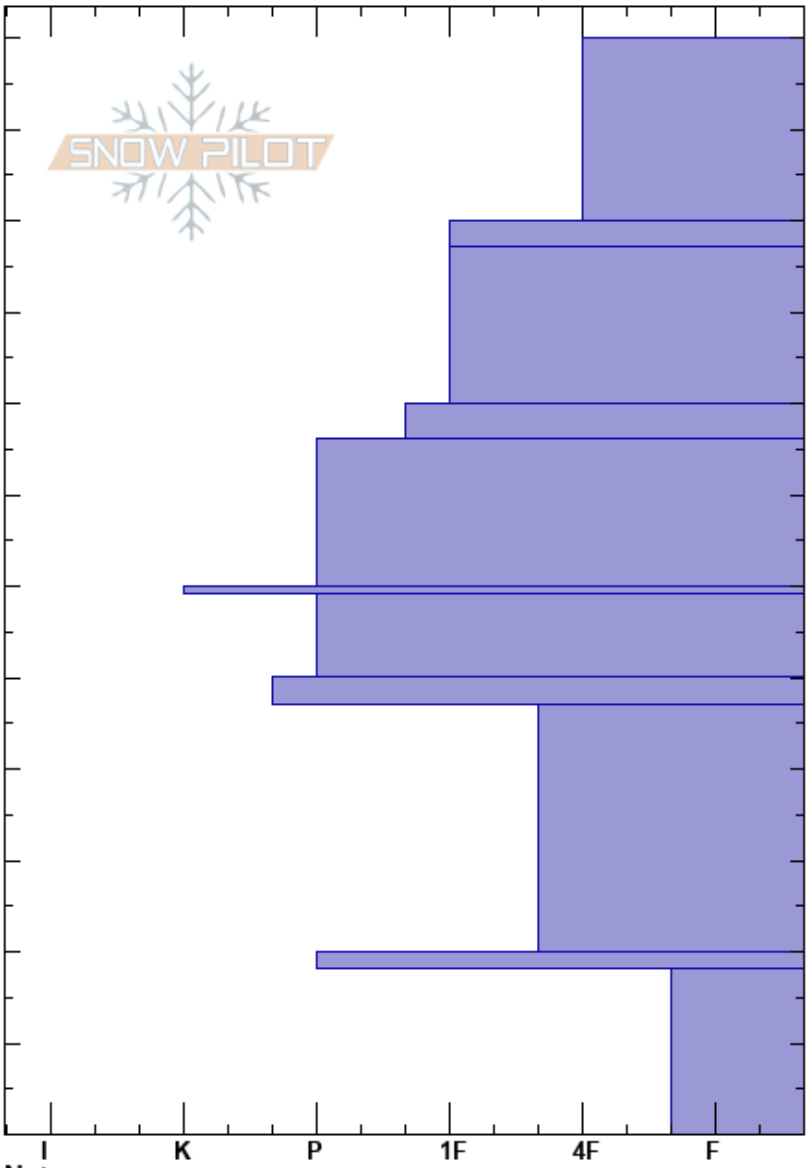

Murray Moraines  
 Kananaskis  
 AB  
 Elevation: 2200 m  
 Aspect: S  
 Specifics:

Avalanche Safety  
 05/04/2024 - 12:00  
 Co-ord: 50.73987N, -115.28761W  
 Slope Angle: 15°  
 Wind Loading:

Stability:  
 Air Temperature: -4°C  
 Sky Cover: BKN  
 Precipitation: NO  
 Wind: Calm

HS:120  
 18-0cm: CTM11 SC

Depth (cm)	Crystal		Moisture	$\rho$ kg/m <sup>3</sup>	Stability tests & Layer comments
	Form	Size			
0-18					
18-22					
22-50					
50-60					
60-78					
78-85					
85-100					
100-120					

18-0cm: CTM11 SC

Notes: