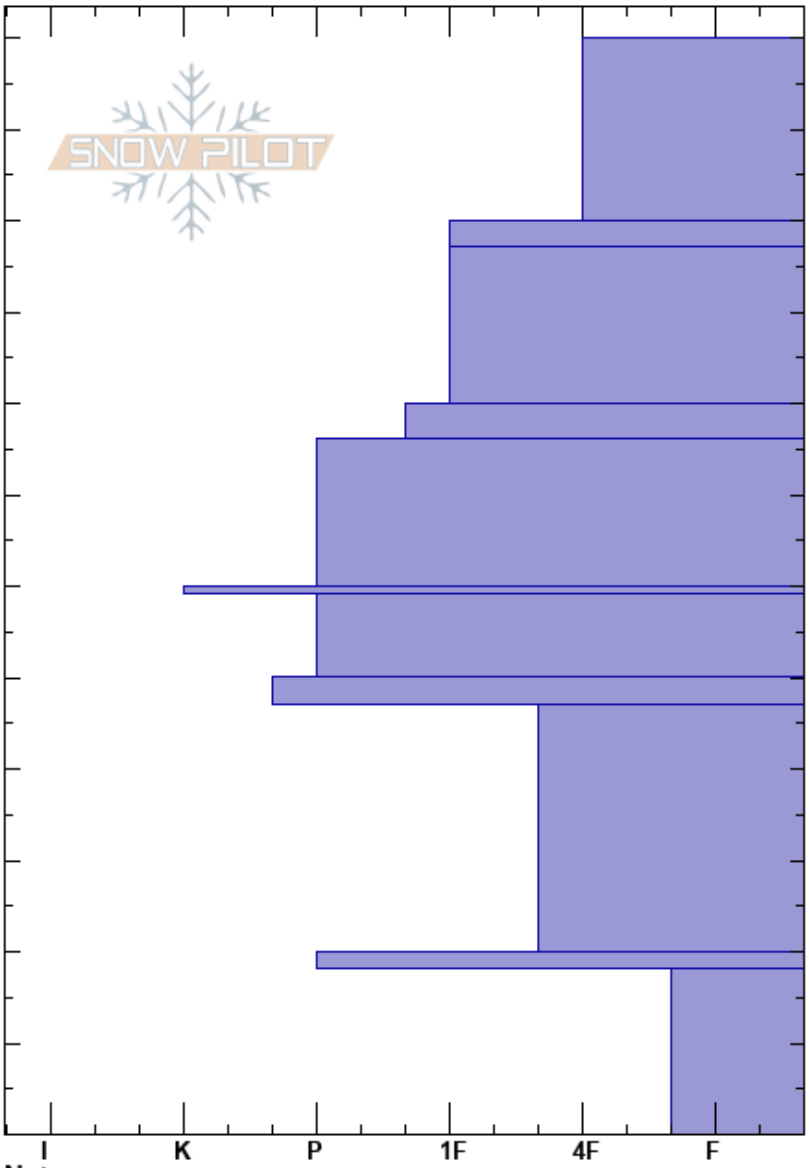

Murray Moraines  
 Kananaskis  
 AB  
 Elevation: 2200 m  
 Aspect: S  
 Specifics:

Avalanche Safety  
 05/04/2024 - 12:00  
 Co-ord: 50.73987N, -115.28761W  
 Slope Angle: 15°  
 Wind Loading:

Stability:  
 Air Temperature: -4°C  
 Sky Cover: BKN  
 Precipitation: NO  
 Wind: Calm

HS:120  
 18-0cm: CTM11 SC

| Depth (cm) | Crystal |      | Moisture | $\rho$ kg/m <sup>3</sup> | Stability tests & Layer comments |
|------------|---------|------|----------|--------------------------|----------------------------------|
|            | Form    | Size |          |                          |                                  |
| 0-18       |         |      |          |                          |                                  |
| 18-22      |         |      |          |                          |                                  |
| 22-50      |         |      |          |                          |                                  |
| 50-60      |         |      |          |                          |                                  |
| 60-80      |         |      |          |                          |                                  |
| 80-100     |         |      |          |                          |                                  |
| 100-120    |         |      |          |                          |                                  |

18-0cm: CTM11 SC

Notes: