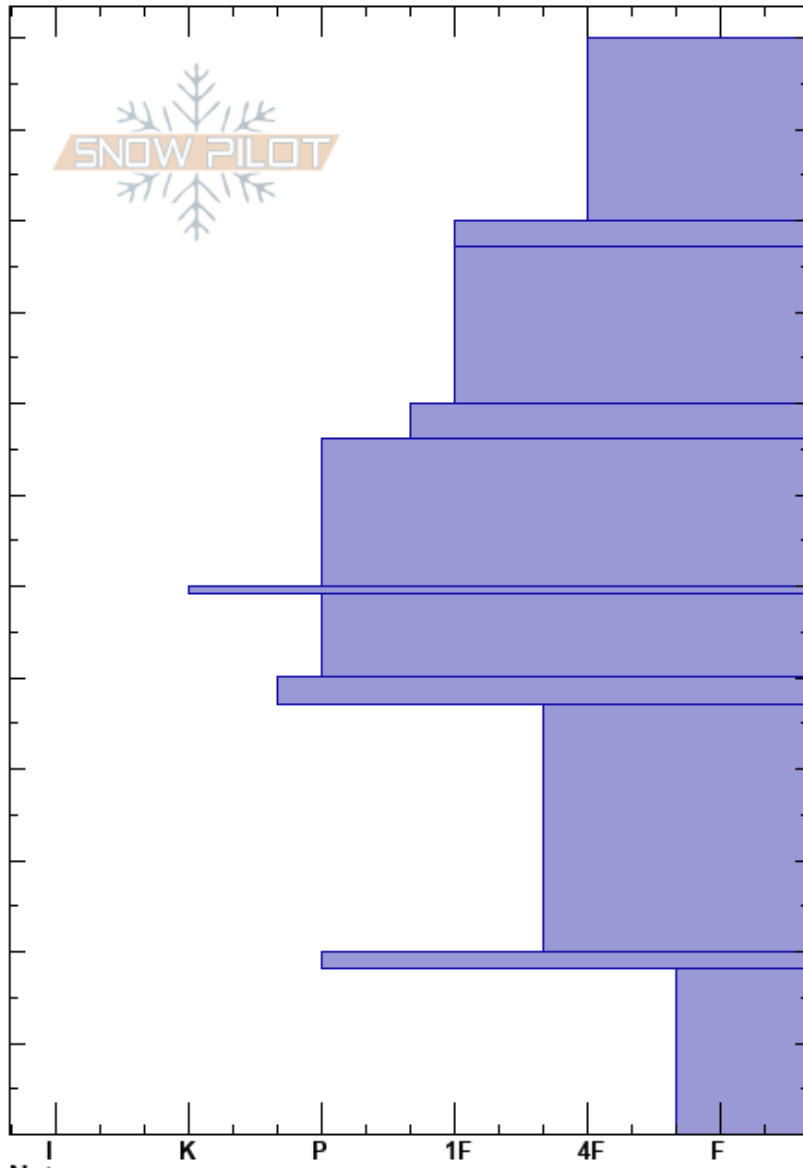

Murray Moraines
 Kananaskis
 AB
 Elevation: 2200 m
 Aspect: S
 Specifics:

Avalanche Safety
 05/04/2024 - 12:00
 Co-ord: 50.73987N, -115.28761W
 Slope Angle: 15°
 Wind Loading:

Stability:
 Air Temperature: -4°C
 Sky Cover: BKN
 Precipitation: NO
 Wind: Calm

HS:120
 18-0cm: CTM11 SC

Depth (cm)	Crystal		Moisture	ρ kg/m ³	Stability tests & Layer comments
	Form	Size			
120					
110					
100					
90					
80					
70					
60					
50					
40					
30					
20					
10					
0					

18-0cm: CTM11 SC

Notes: