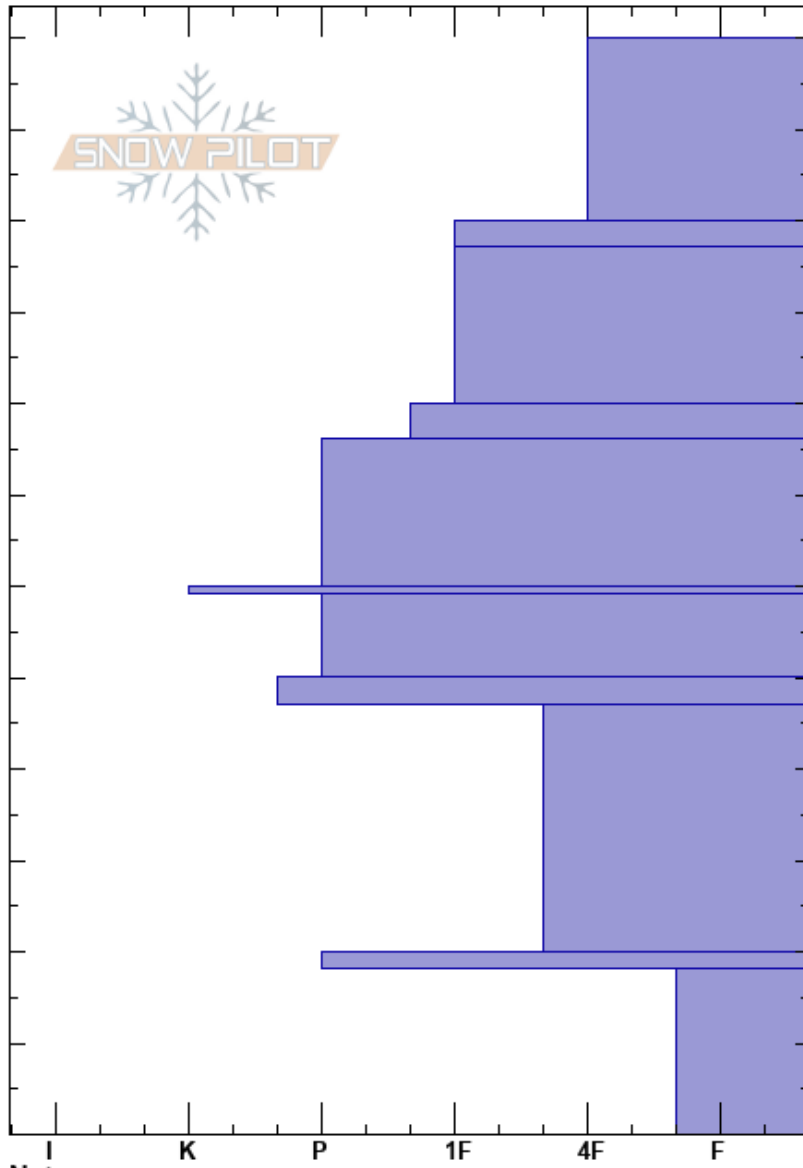

Murray Moraines  
 Kananaskis  
 AB  
 Elevation: 2200 m  
 Aspect: S  
 Specifics:

Avalanche Safety  
 05/04/2024 - 12:00  
 Co-ord: 50.73987N, -115.28761W  
 Slope Angle: 15°  
 Wind Loading:

Stability:  
 Air Temperature: -4°C  
 Sky Cover: BKN  
 Precipitation: NO  
 Wind: Calm

HS:120  
 18-0cm: CTM11 SC

Depth (cm)	Crystal		Moisture	$\rho$ kg/m <sup>3</sup>	Stability tests & Layer comments
	Form	Size			
0-18					
18-20					
20-48					
48-55					
55-60					
60-75					
75-80					
80-98					
98-100					
100-120					

18-0cm: CTM11 SC

Notes: