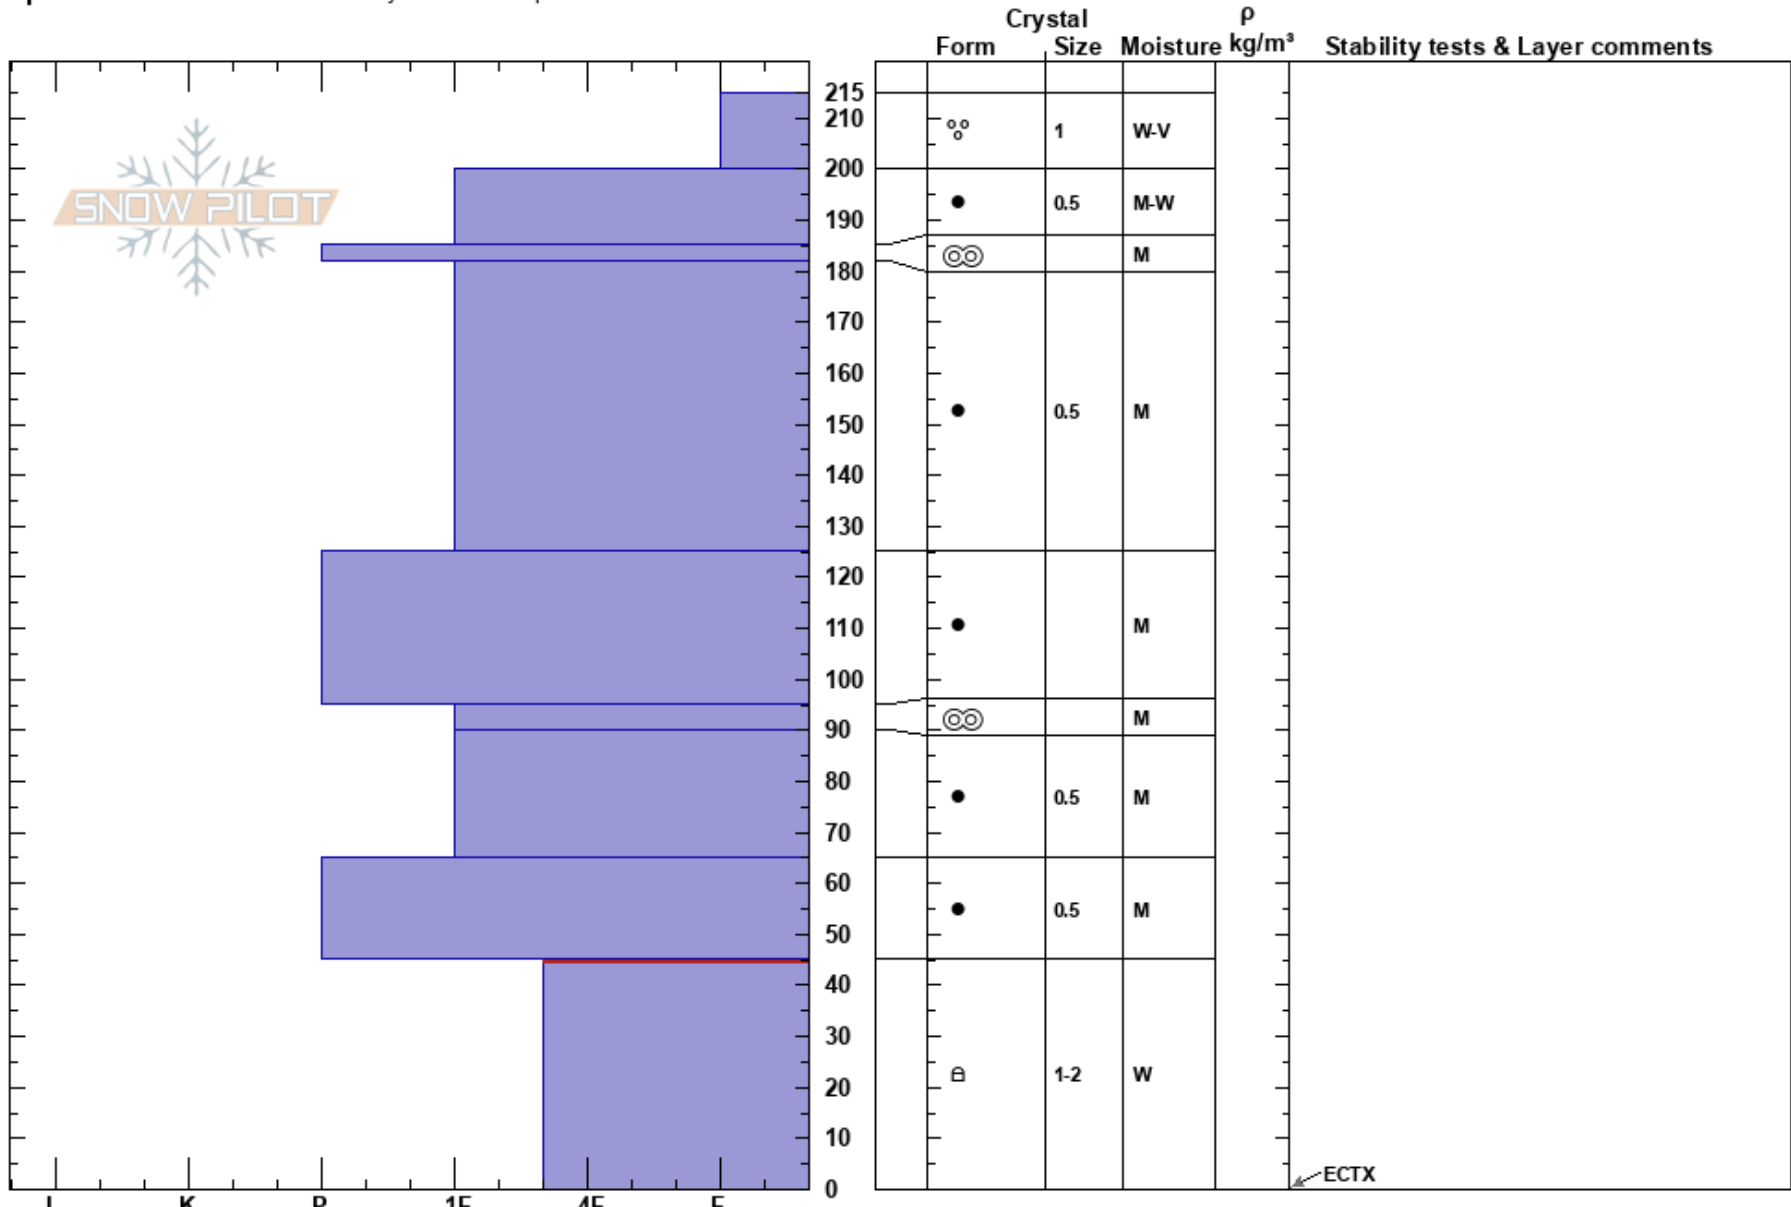

Cooney Ridge  
 Swan Range  
 MT  
 Elevation: 7600 ft  
 Aspect: 0°  
 Specifics: Recent avalanche activity on similar slopes

Robert Millspaugh  
 04/04/2024 - 2:00pm  
 Co-ord: 47.56017N, -113.62683W  
 Slope Angle: 30°  
 Wind Loading: no

Stability: Fair  
 Air Temperature:  
 Sky Cover: X  
 Precipitation: NO  
 Wind: Calm

HS:215  
 PF:25 45-0cm: Problematic layer  
 PS: 15

Notes: Fog cleared at times to reveal scattered skies. Occasional light gusts from East. Grapel started at 1500, with heavy snow at 1530.