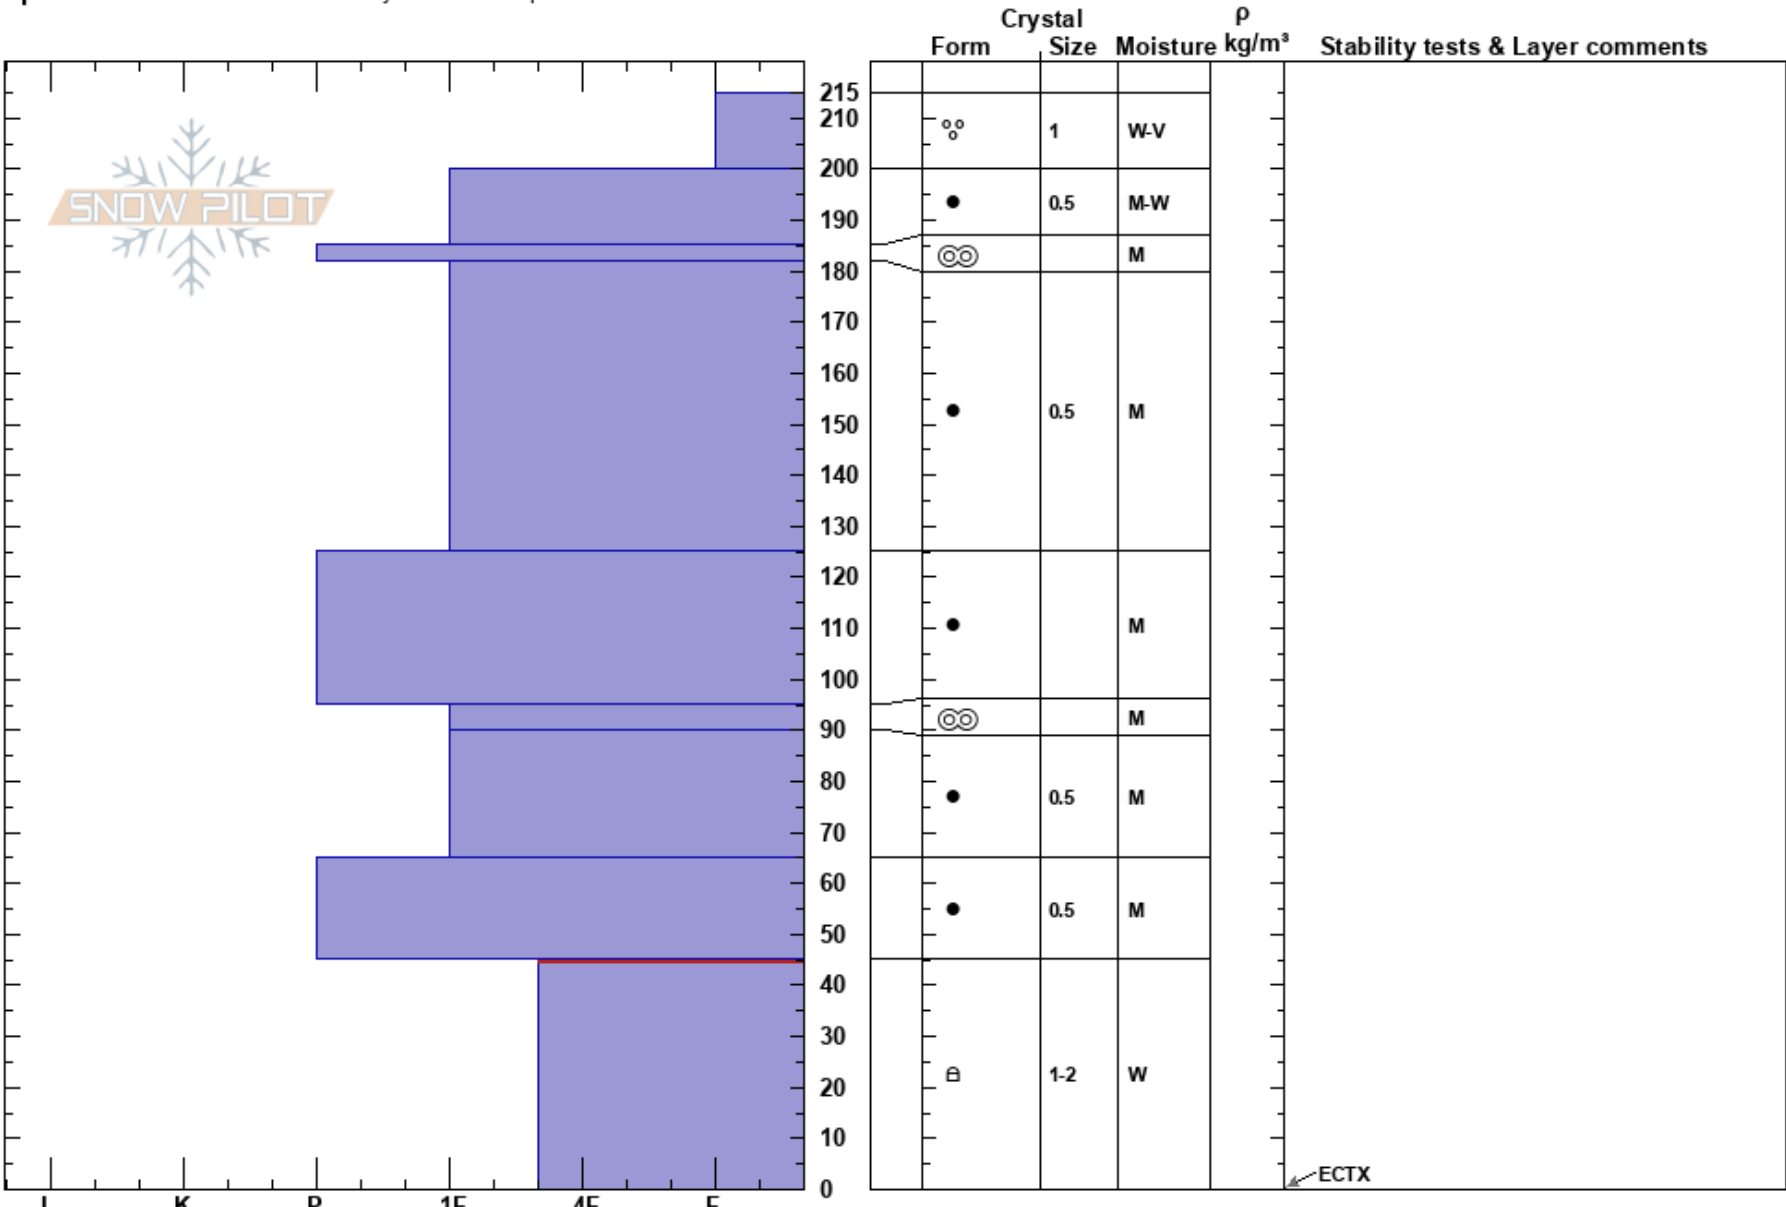

Cooney Ridge  
 Swan Range  
 MT  
 Elevation: 7600 ft  
 Aspect: 0°  
 Specifics: Recent avalanche activity on similar slopes

Robert Millspaugh  
 04/04/2024 - 2:00pm  
 Co-ord: 47.56017N, -113.62683W  
 Slope Angle: 30°  
 Wind Loading: no

Stability: Fair  
 Air Temperature:  
 Sky Cover: X  
 Precipitation: NO  
 Wind: Calm

HS:215  
 PF:25 45-0cm: Problematic layer  
 PS: 15

Layer Notes:

Notes: Fog cleared at times to reveal scattered skies. Occasional light gusts from East. Grapel started at 1500, with heavy snow at 1530.