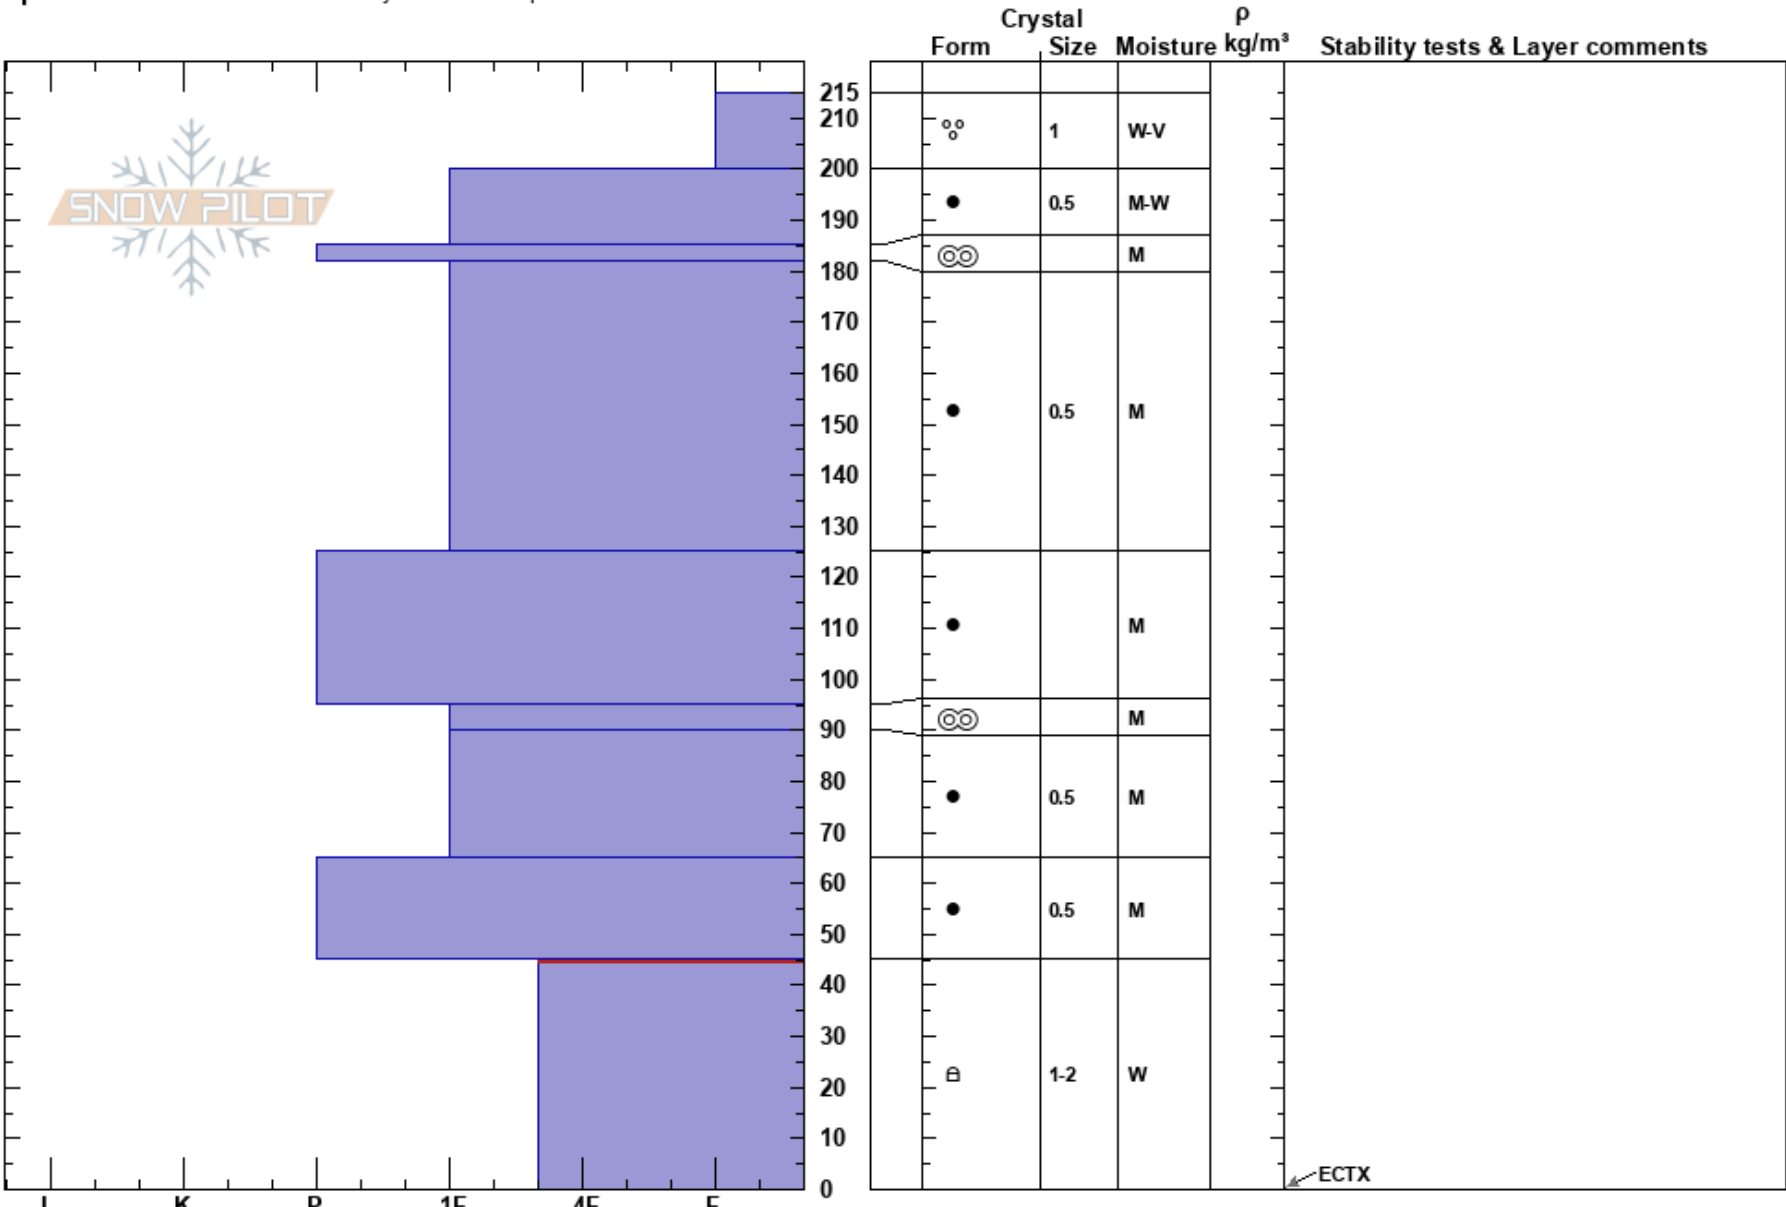

Cooney Ridge
 Swan Range
 MT
 Elevation: 7600 ft
 Aspect: 0°
 Specifics: Recent avalanche activity on similar slopes

Robert Millspaugh
 04/04/2024 - 2:00pm
 Co-ord: 47.56017N, -113.62683W
 Slope Angle: 30°
 Wind Loading: no

Stability: Fair
 Air Temperature:
 Sky Cover: X
 Precipitation: NO
 Wind: Calm

HS:215
 PF:25 45-0cm: Problematic layer
 PS: 15

Layer Notes:

Notes: Fog cleared at times to reveal scattered skies. Occasional light gusts from East. Grapel started at 1500, with heavy snow at 1530.