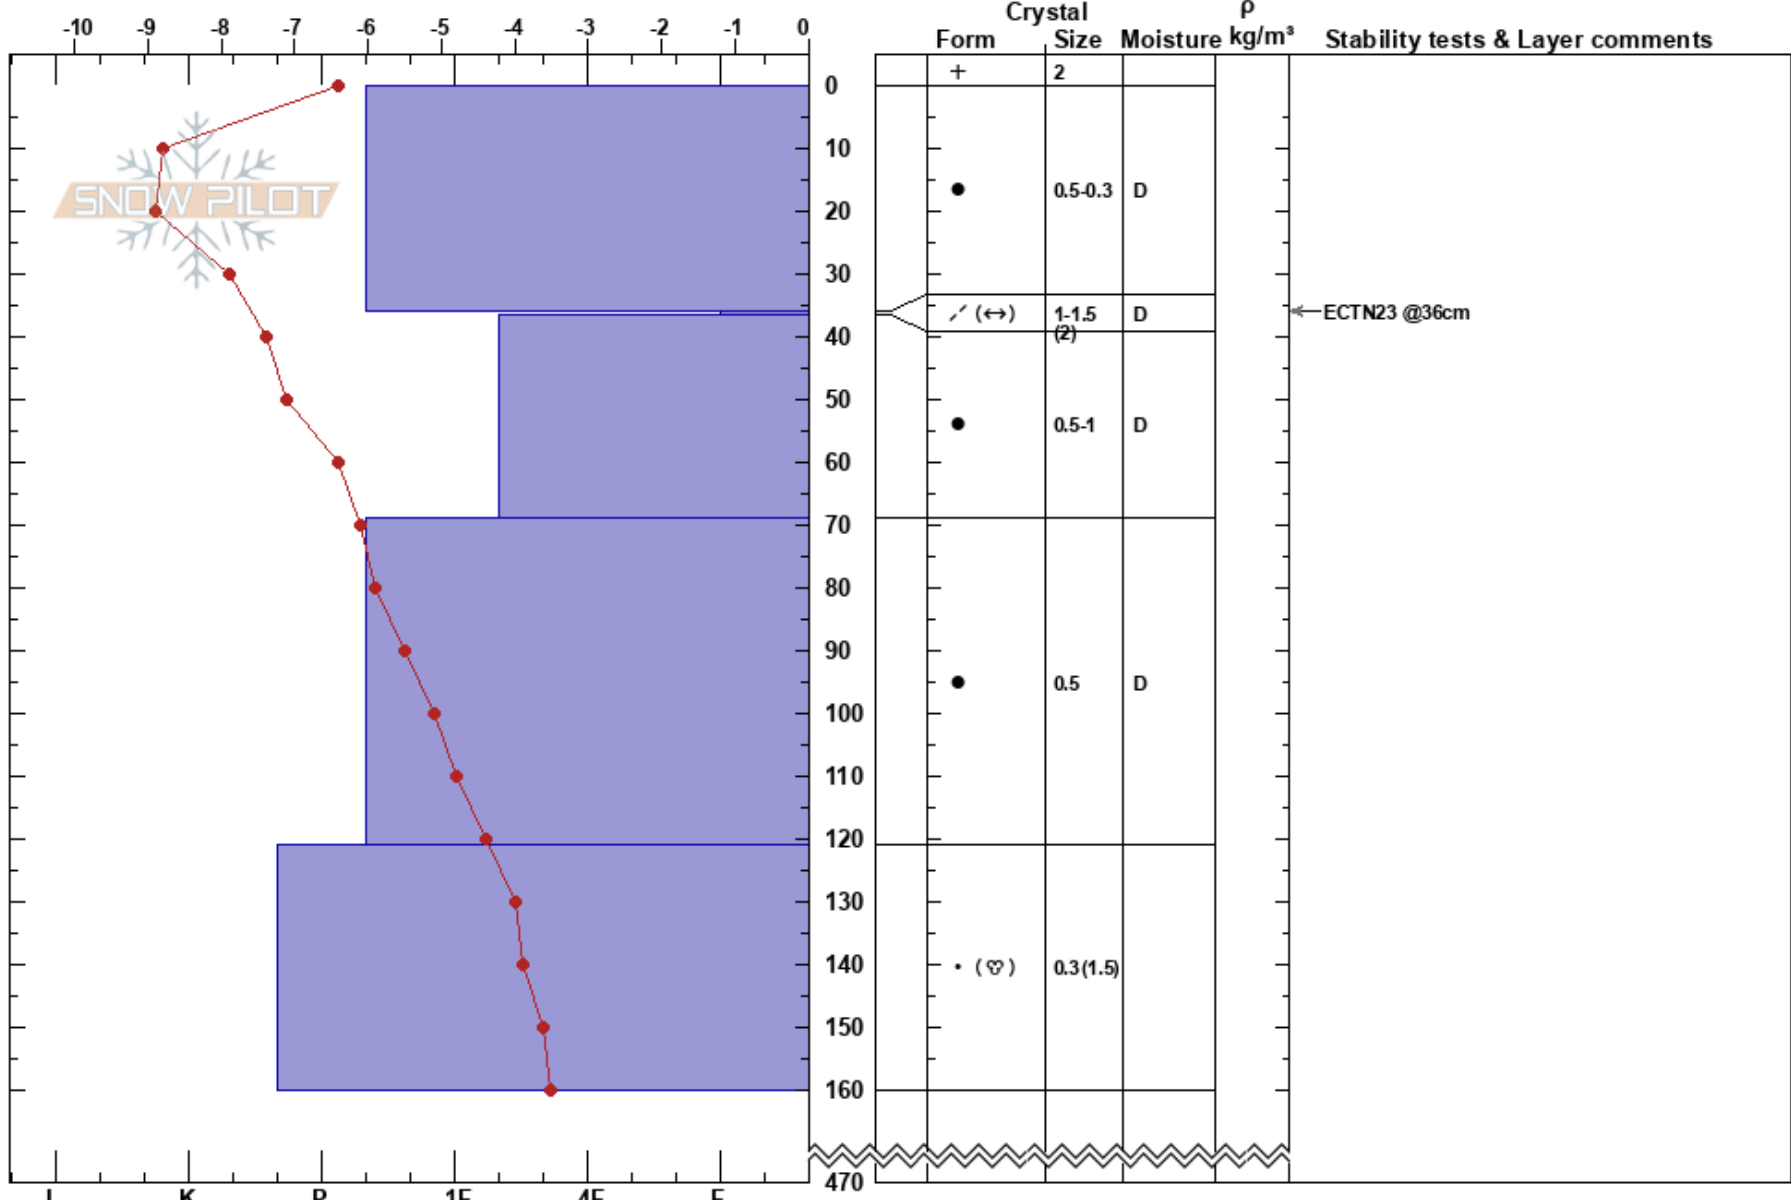

Vaðlah-Oddeyrir_550

Anton Berg Carrasco

Stability:

HS:470

Layer Notes:

Tröllaskagi

05/04/2024 - 13:20

Air Temperature: -5.3°C

PF:12

36-36.5cm: Problematic layer

Iceland

Co-ord: 65.69589N, -18.01422W

Sky Cover: OVC

Elevation: 552 m

Slope Angle: 30°

Precipitation: S-1

Aspect: 271°

Wind Loading: previous

Wind: E Light Breeze

Specifics: Recent avalanche activity on similar slopes; Recent avalanche activity on different slopes

Notes: Athugun á stöðugleika hlémegin eftir norðanhriðar sl tveggja vikna.