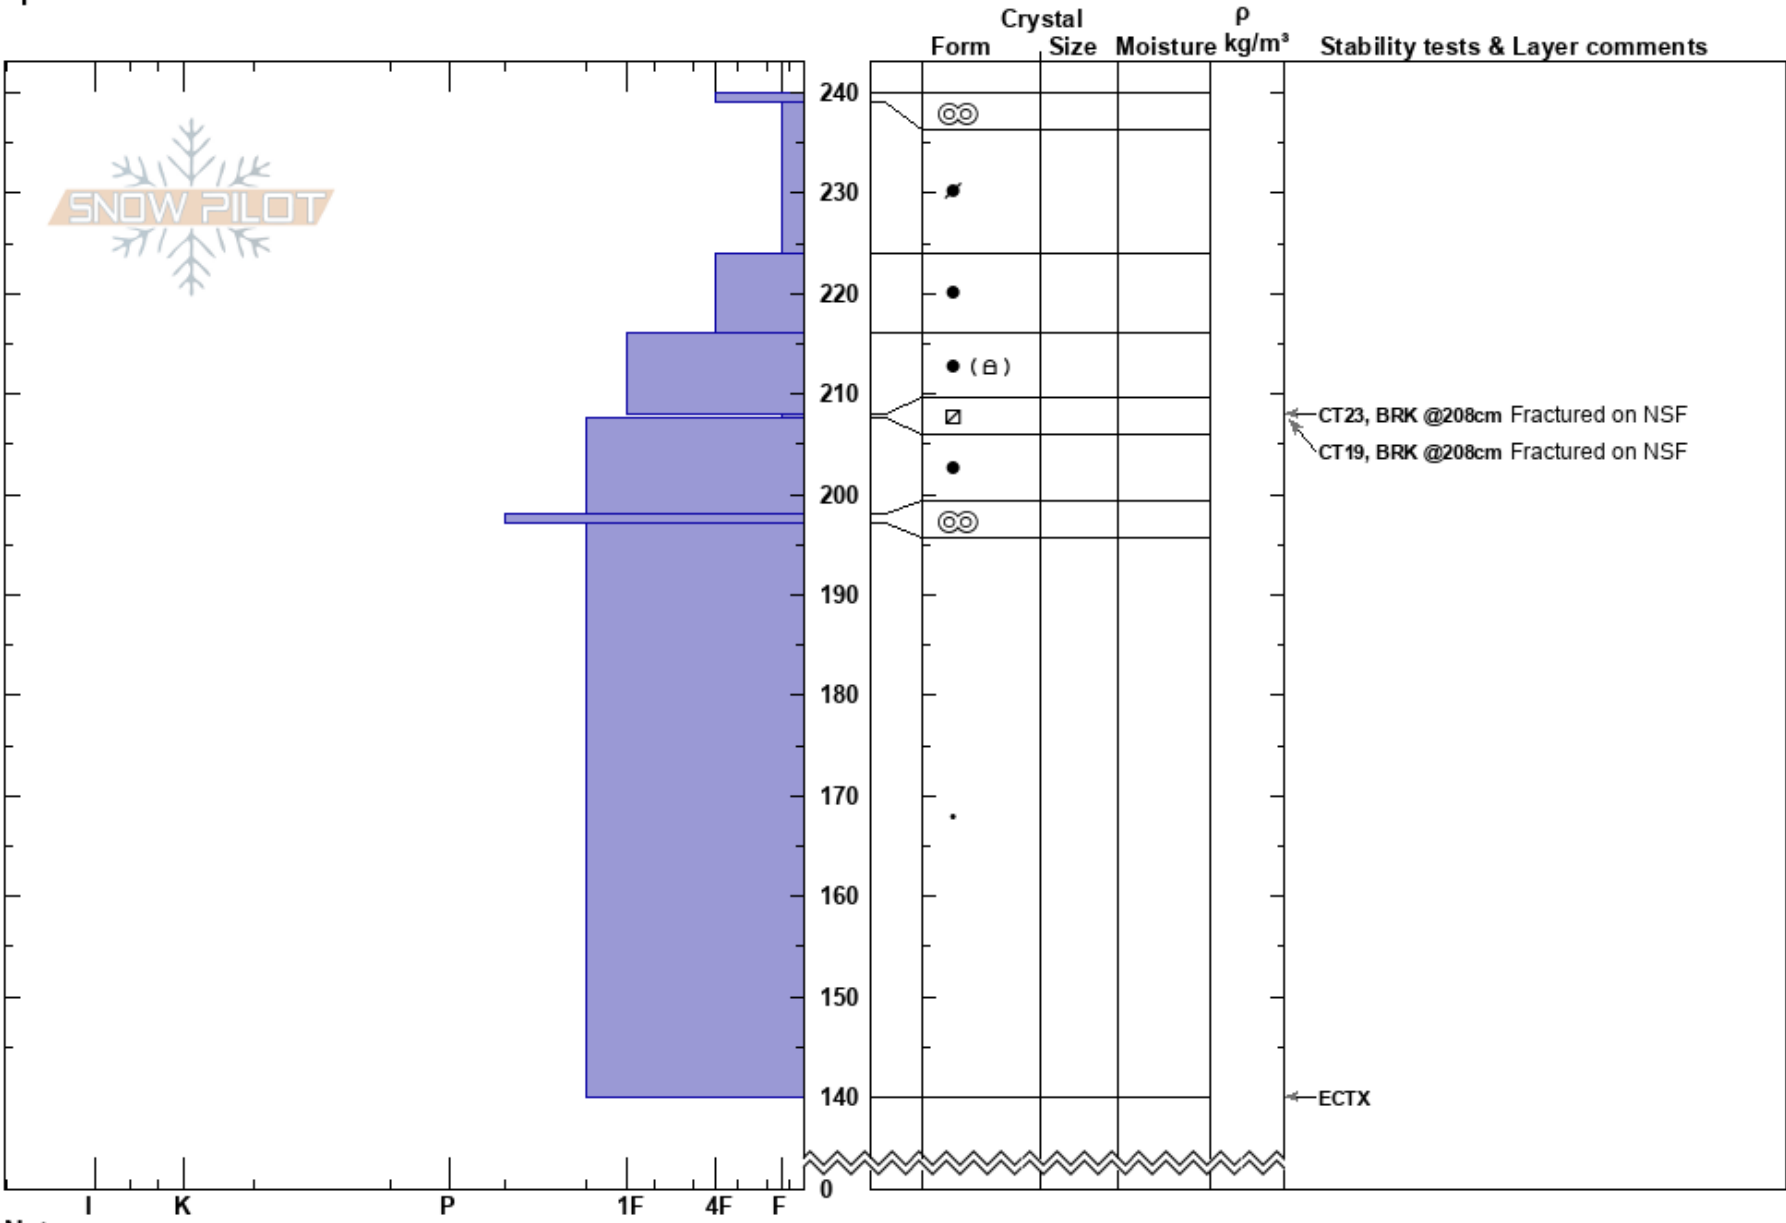

N. Side of NC Ridge  
 San Francisco Peaks  
 AZ  
 Elevation: 11500 ft  
 Aspect: N  
 Specifics:

Mathieu Brown  
 04/04/2024 - 1:00pm  
 Co-ord: 12S 438594W 3910330N  
 Slope Angle: 34°  
 Wind Loading: yes

Stability:  
 Air Temperature: 33°C  
 Sky Cover: CLR  
 Precipitation: NO  
 Wind: S Moderate

HS:240  
 PF:40  
 PS:15  
 208-207.5cm:Problematic layer

Notes: