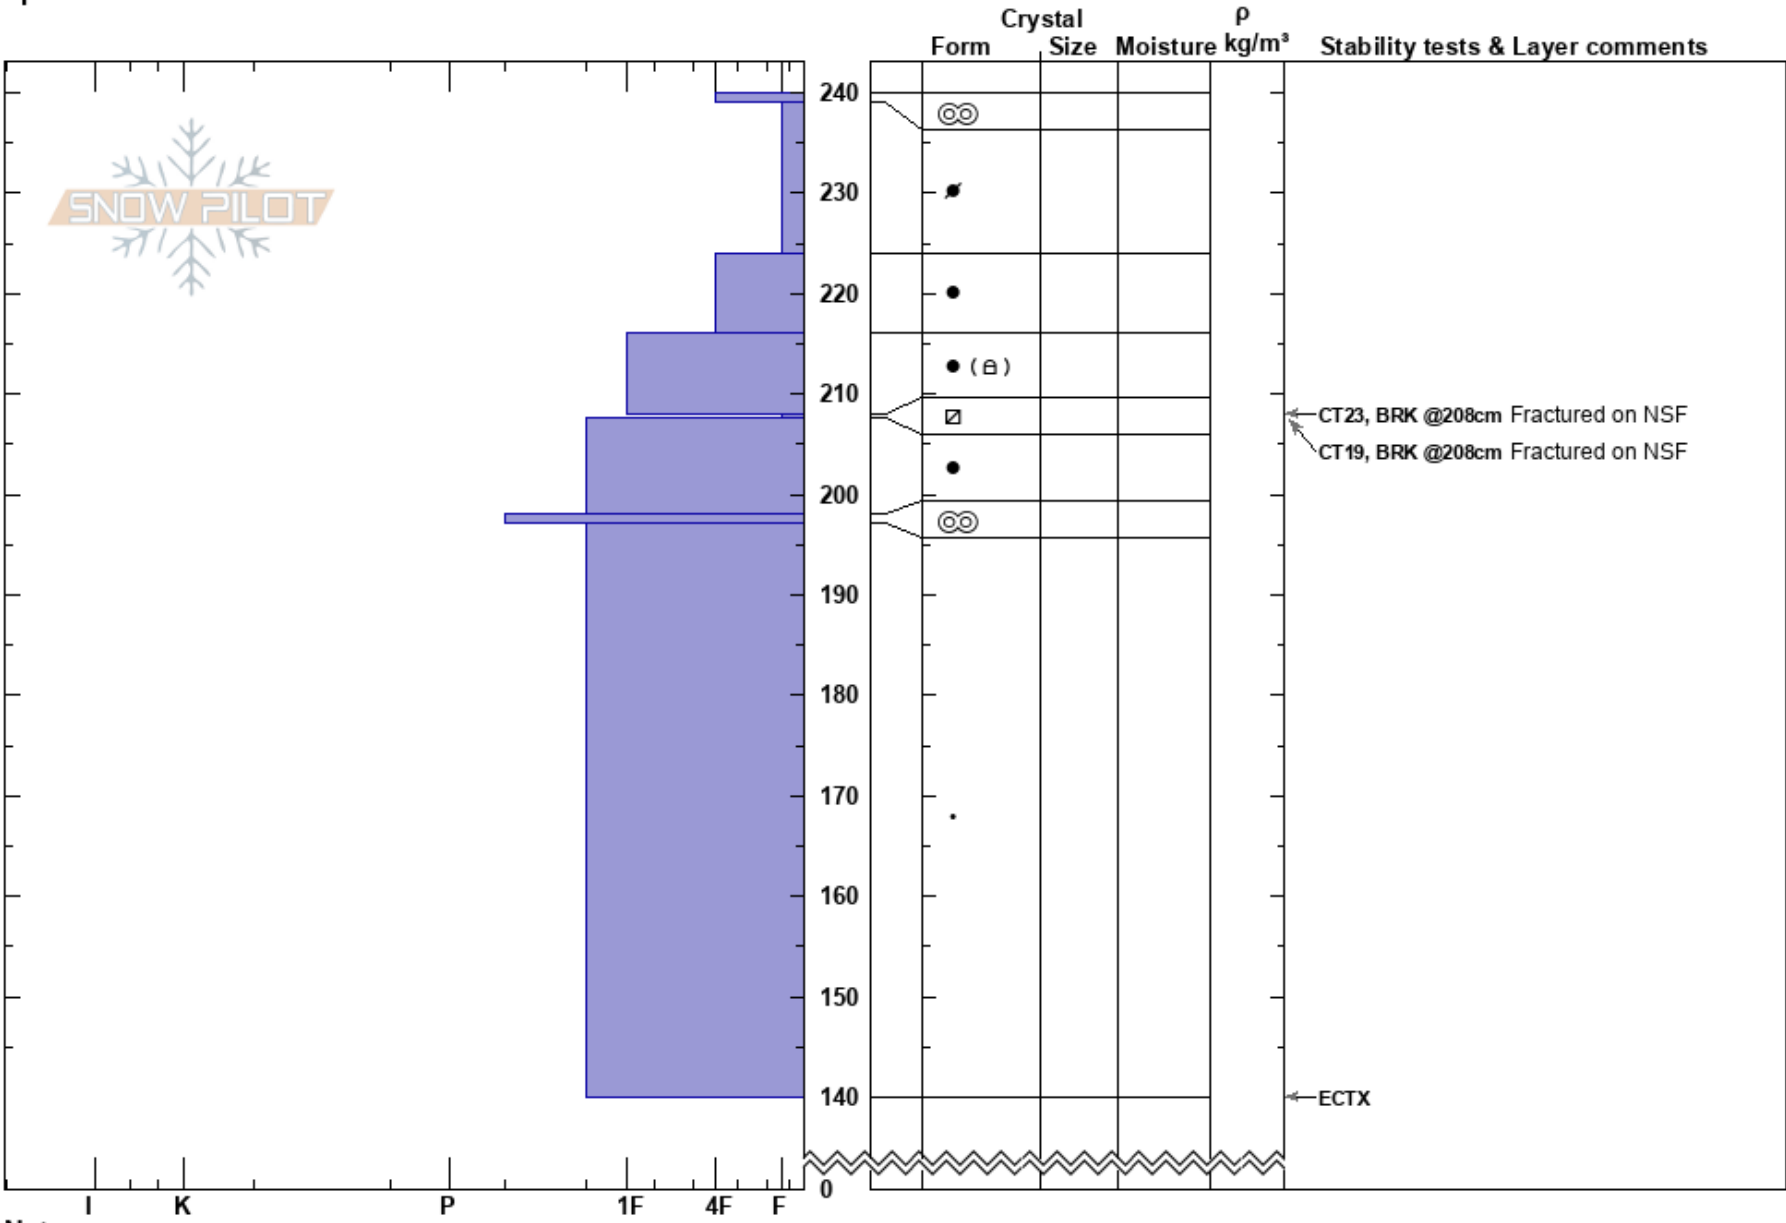

N. Side of NC Ridge
 San Francisco Peaks
 AZ
 Elevation: 11500 ft
 Aspect: N
 Specifics:

Mathieu Brown
 04/04/2024 - 1:00pm
 Co-ord: 12S 438594W 3910330N
 Slope Angle: 34°
 Wind Loading: yes

Stability:
 Air Temperature: 33°C
 Sky Cover: CLR
 Precipitation: NO
 Wind: S Moderate

HS:240
 PF:40
 PS:15
 208-207.5cm:Problematic layer

Notes: