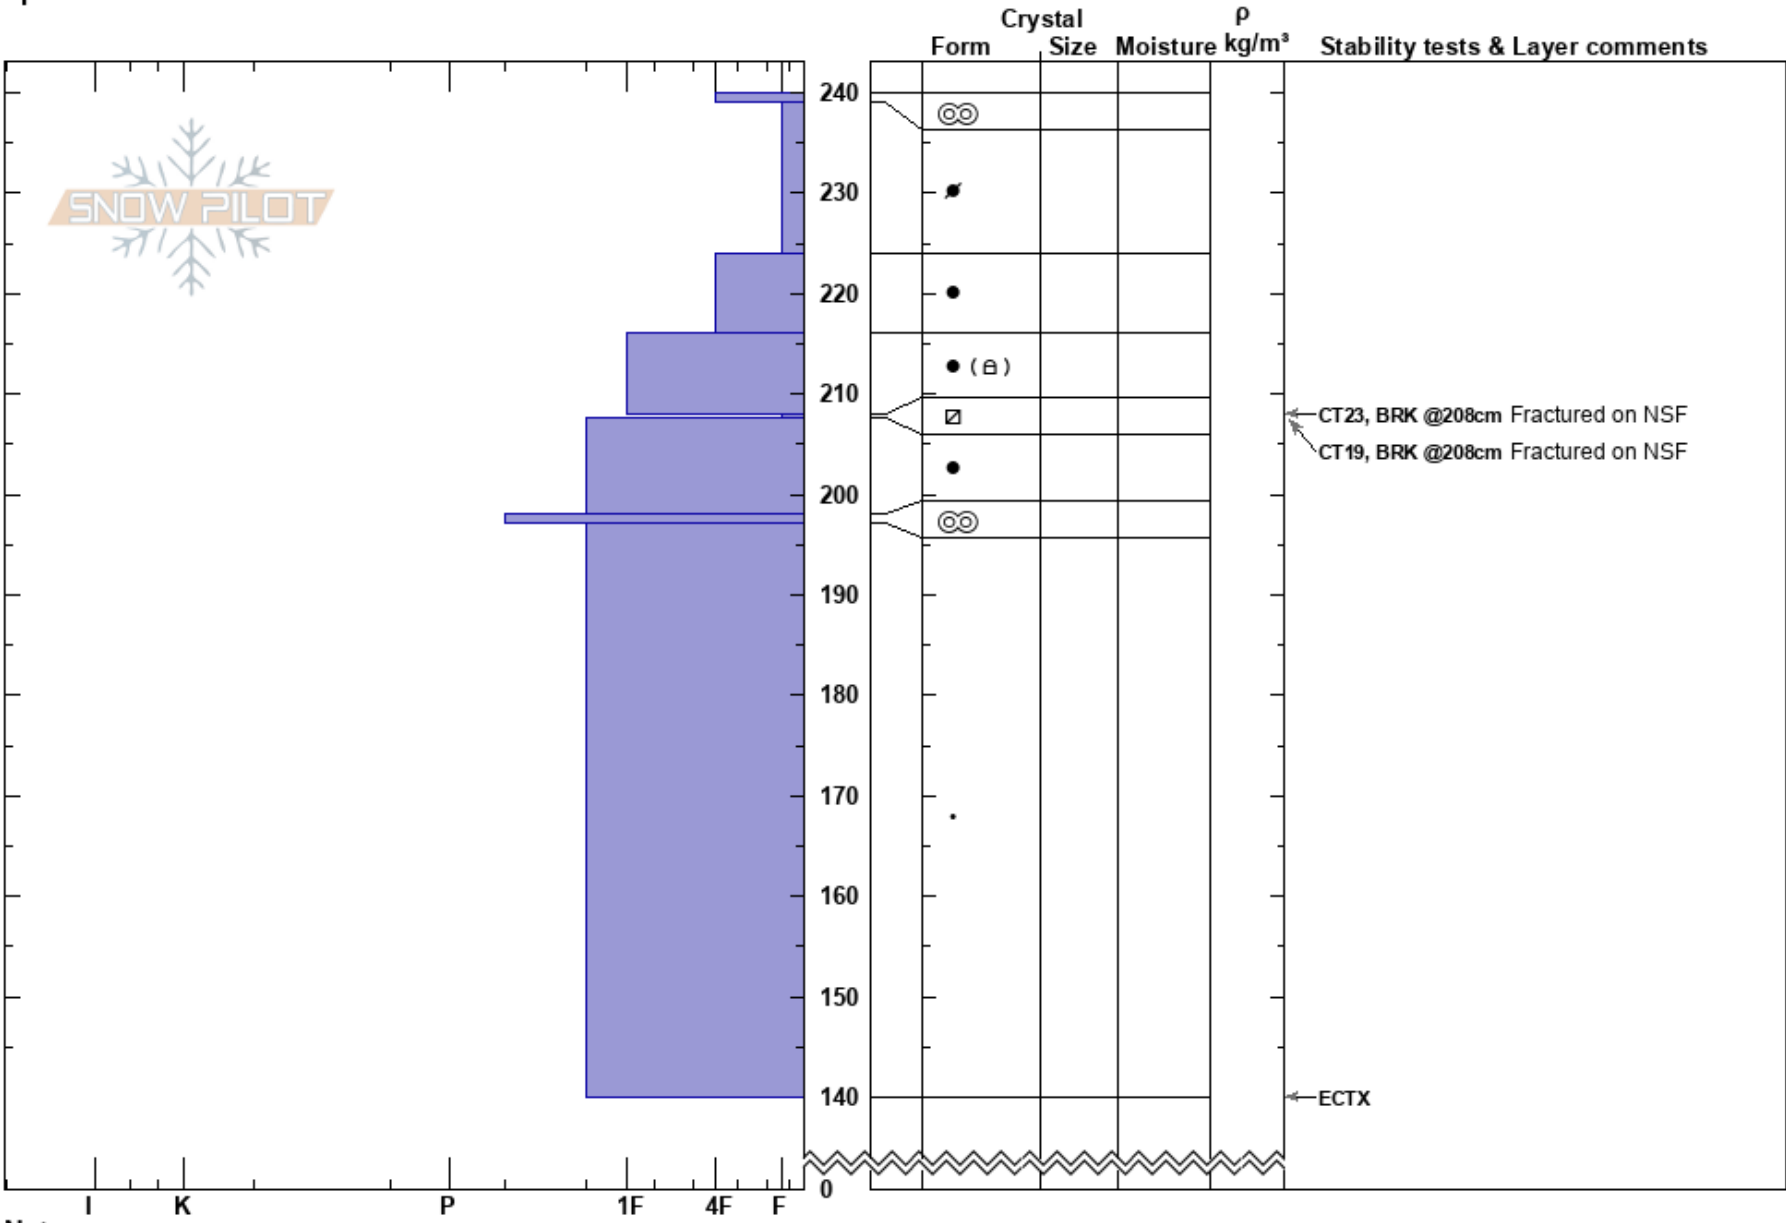

N. Side of NC Ridge
 San Francisco Peaks
 AZ
 Elevation: 11500 ft
 Aspect: N
 Specifics:

Mathieu Brown
 04/04/2024 - 1:00pm
 Co-ord: 12S 438594W 3910330N
 Slope Angle: 34°
 Wind Loading: yes

Stability: **HS:240**
 Air Temperature: 33°C **PF:40**
 Sky Cover: CLR **PS: 15**
 Precipitation: NO
 Wind: S Moderate
 Layer Notes: 208-207.5cm:Problematic layer