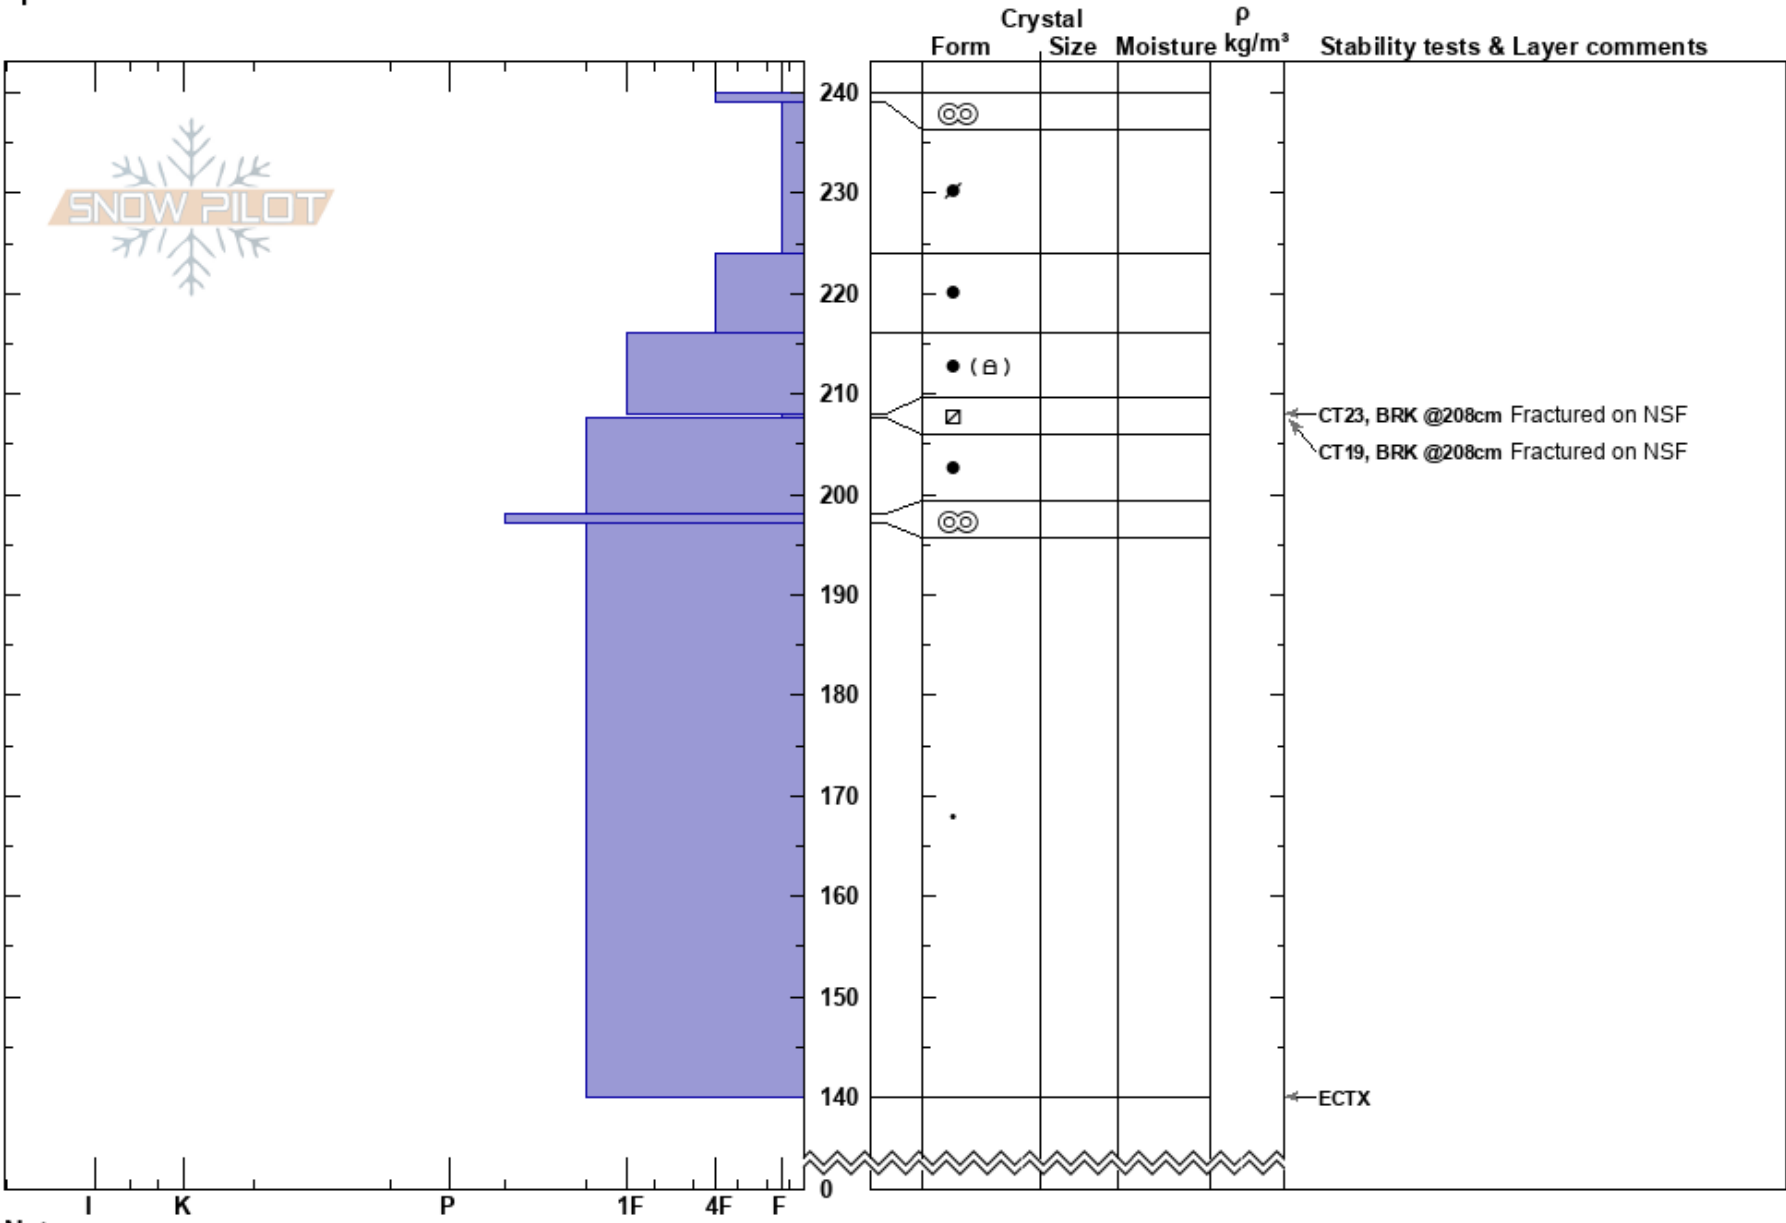

N. Side of NC Ridge
 San Francisco Peaks
 AZ
 Elevation: 11500 ft
 Aspect: N
 Specifics:

Mathieu Brown
 04/04/2024 - 1:00pm
 Co-ord: 12S 438594W 3910330N
 Slope Angle: 34°
 Wind Loading: yes

Stability: **HS:240**
 Air Temperature: 33°C **PF:40**
 Sky Cover: CLR **PS: 15**
 Precipitation: NO
 Wind: S Moderate
 208-207.5cm: Problematic layer