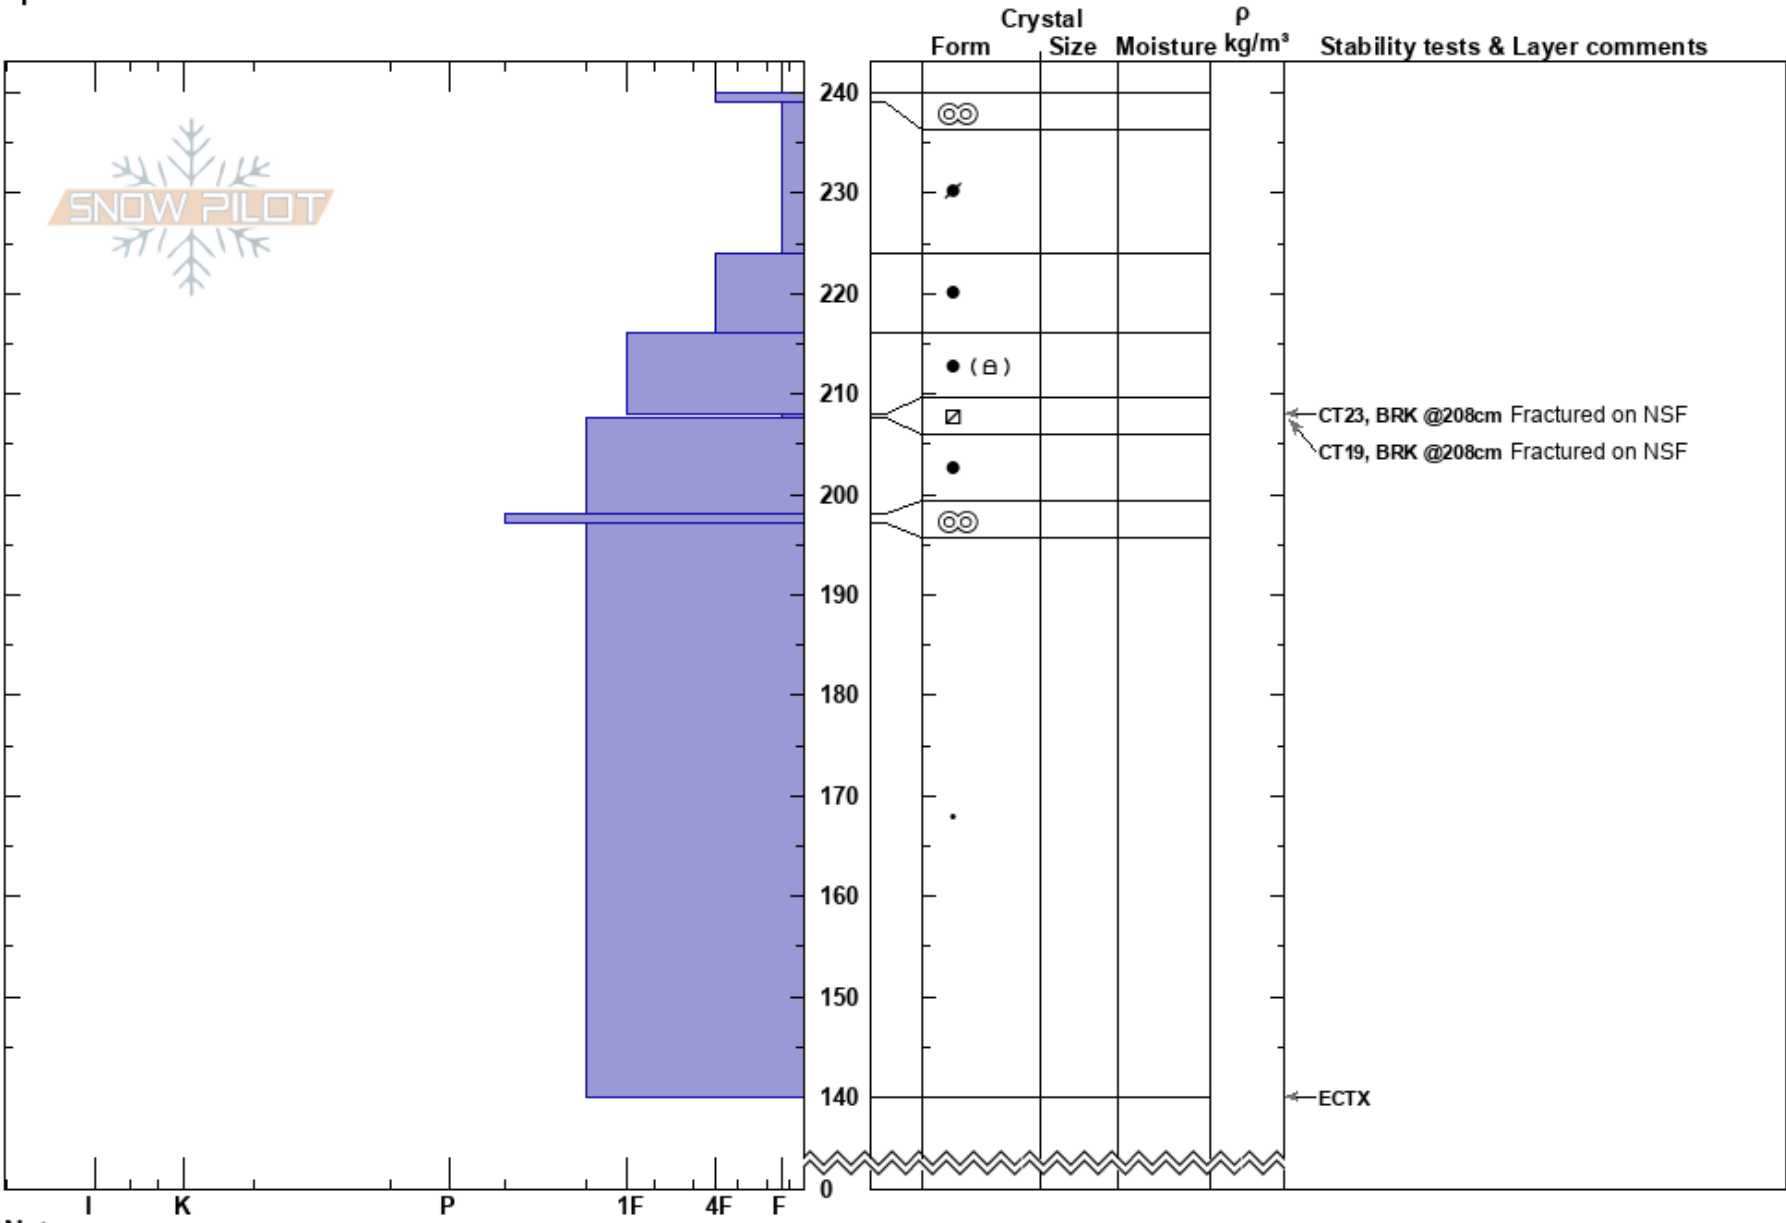

N. Side of NC Ridge  
 San Francisco Peaks  
 AZ  
 Elevation: 11500 ft  
 Aspect: N  
 Specifics:

Mathieu Brown  
 04/04/2024 - 1:00pm  
 Co-ord: 12S 438594W 3910330N  
 Slope Angle: 34°  
 Wind Loading: yes

Stability: **HS:240**  
 Air Temperature: 33°C **PF:40**  
 Sky Cover: CLR **PS: 15**  
 Precipitation: NO  
 Wind: S Moderate  
 Layer Notes: 208-207.5cm:Problematic layer

Notes: