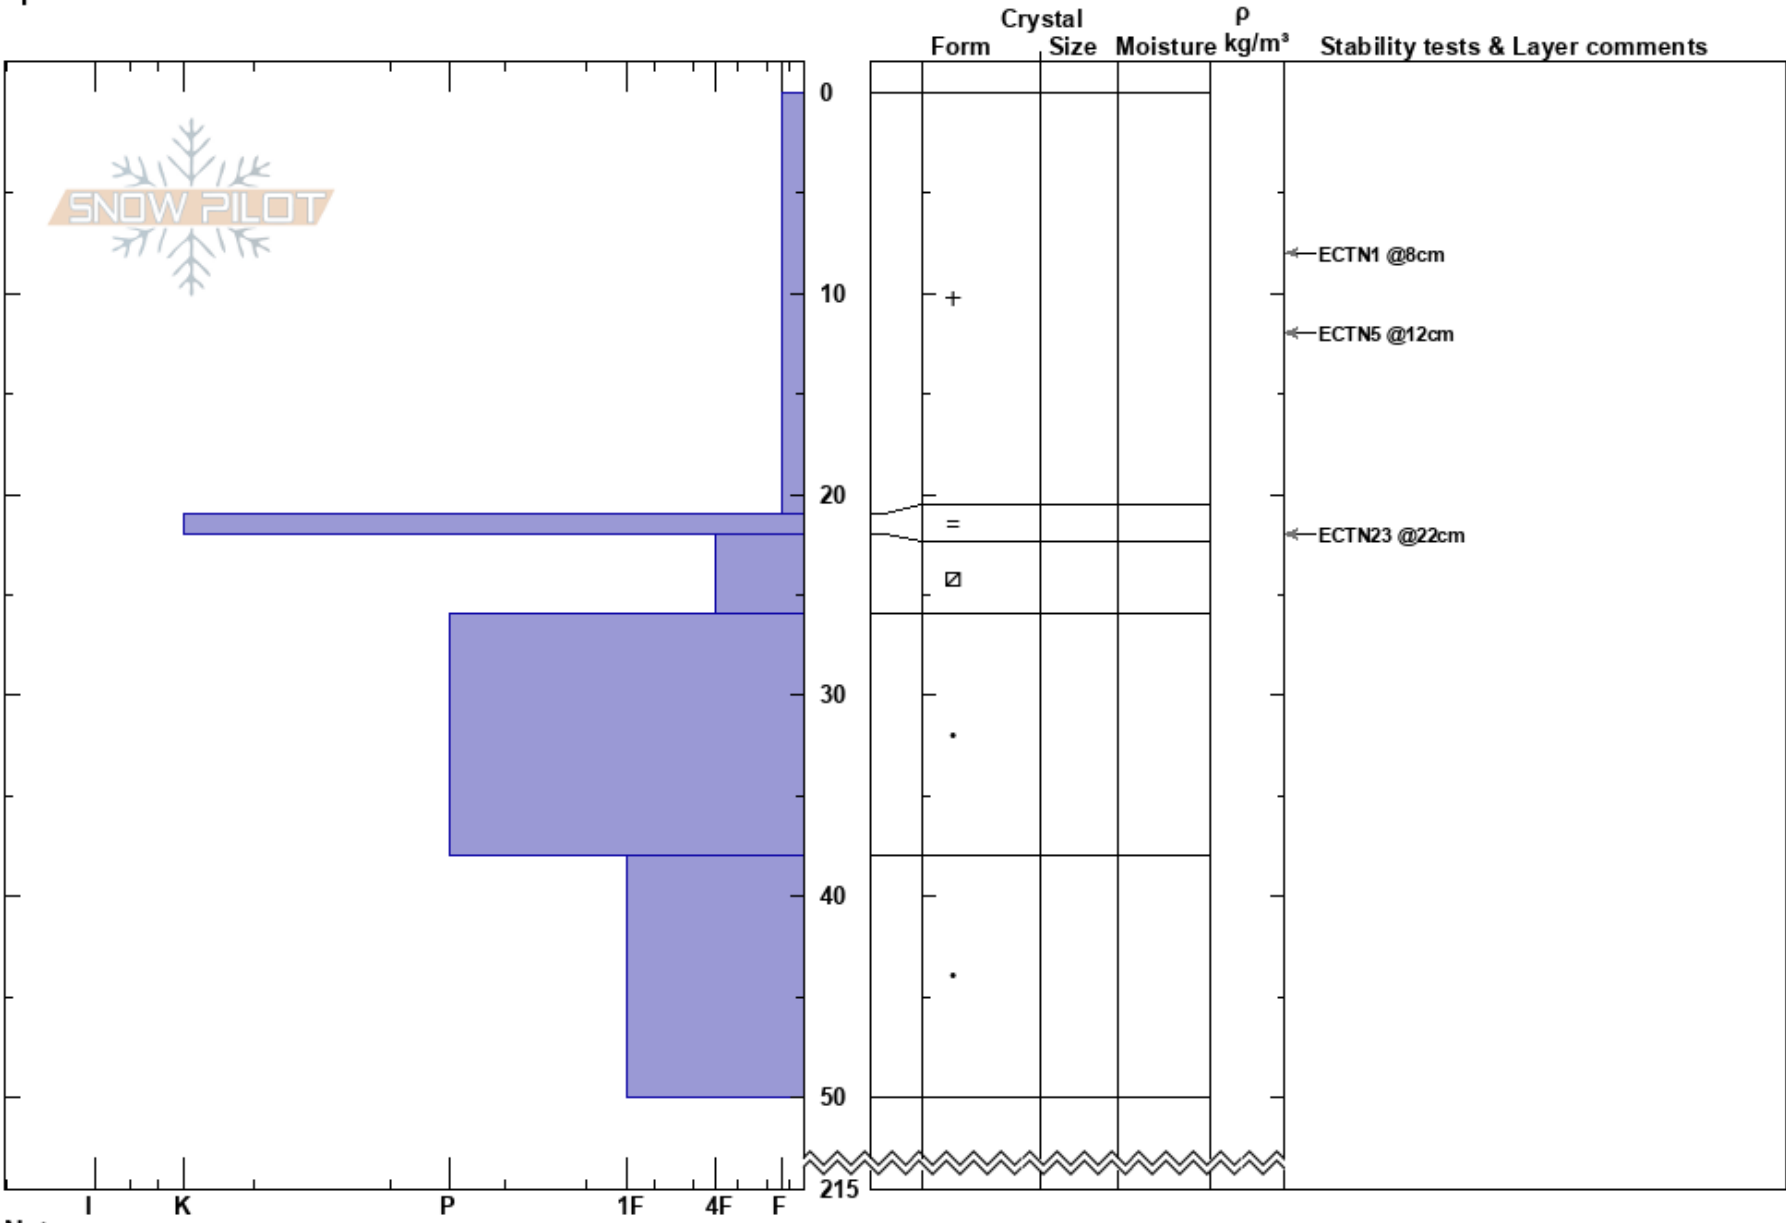

1030 N
 Funäsfjällen
 Sweden
 Elevation: 981 m
 Aspect: N
 Specifics:

Matilda Johansson
 05/04/2024 - 11:45
 Co-ord: 33V 363221E 6950900N
 Slope Angle: 27°
 Wind Loading: previous

Stability: HS:215
 Air Temperature: -7.2°C PF:20
 Sky Cover: OVC
 Precipitation: S-1
 Wind: SE Light Breeze

Layer Notes:

Notes: ALP. Drevsnö.