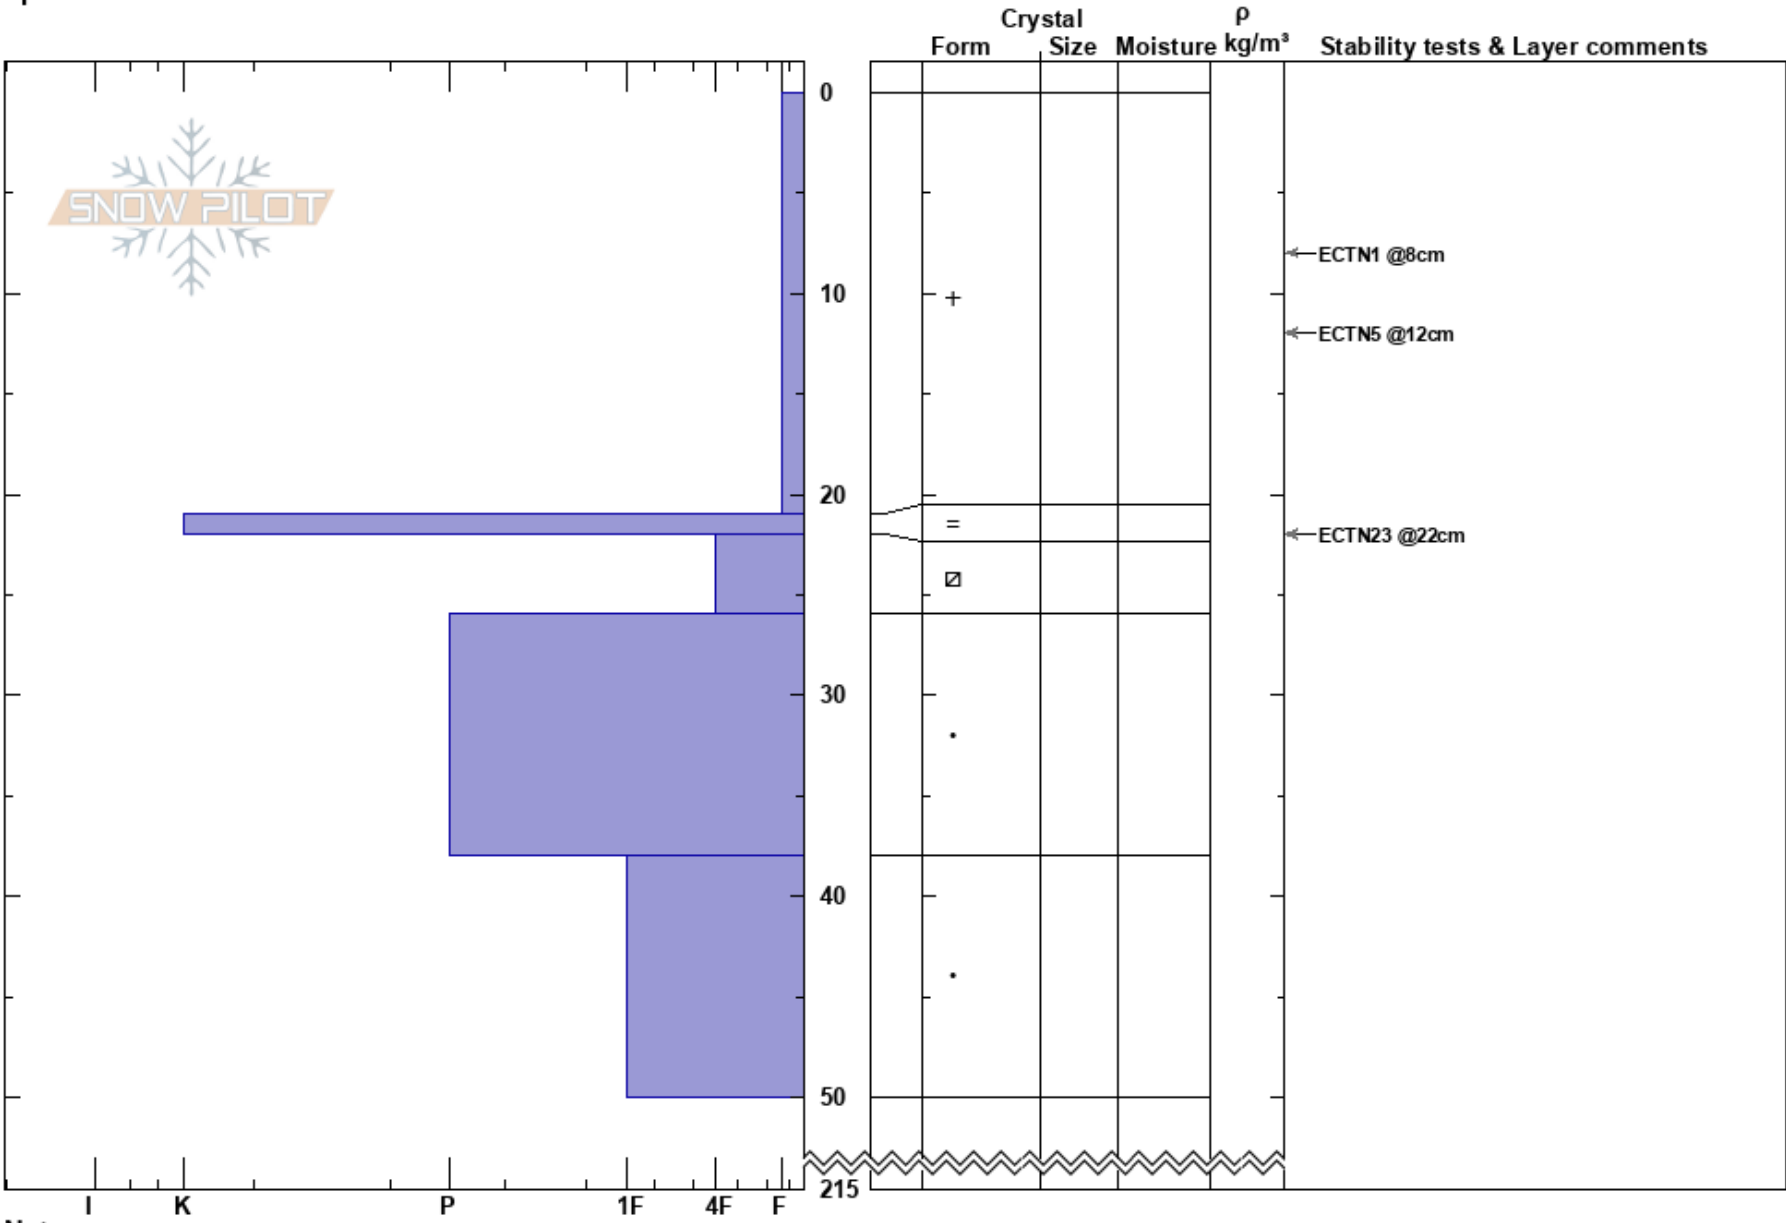

1030 N
 Funäsfjällen
 Sweden
 Elevation: 981 m
 Aspect: N
 Specifics:

Matilda Johansson
 05/04/2024 - 11:45
 Co-ord: 33V 363221E 6950900N
 Slope Angle: 27°
 Wind Loading: previous

Stability:
 Air Temperature: -7.2°C PF:20
 Sky Cover: OVC
 Precipitation: S-1
 Wind: SE Light Breeze

Layer Notes:

Notes: ALP. Drevsnö.