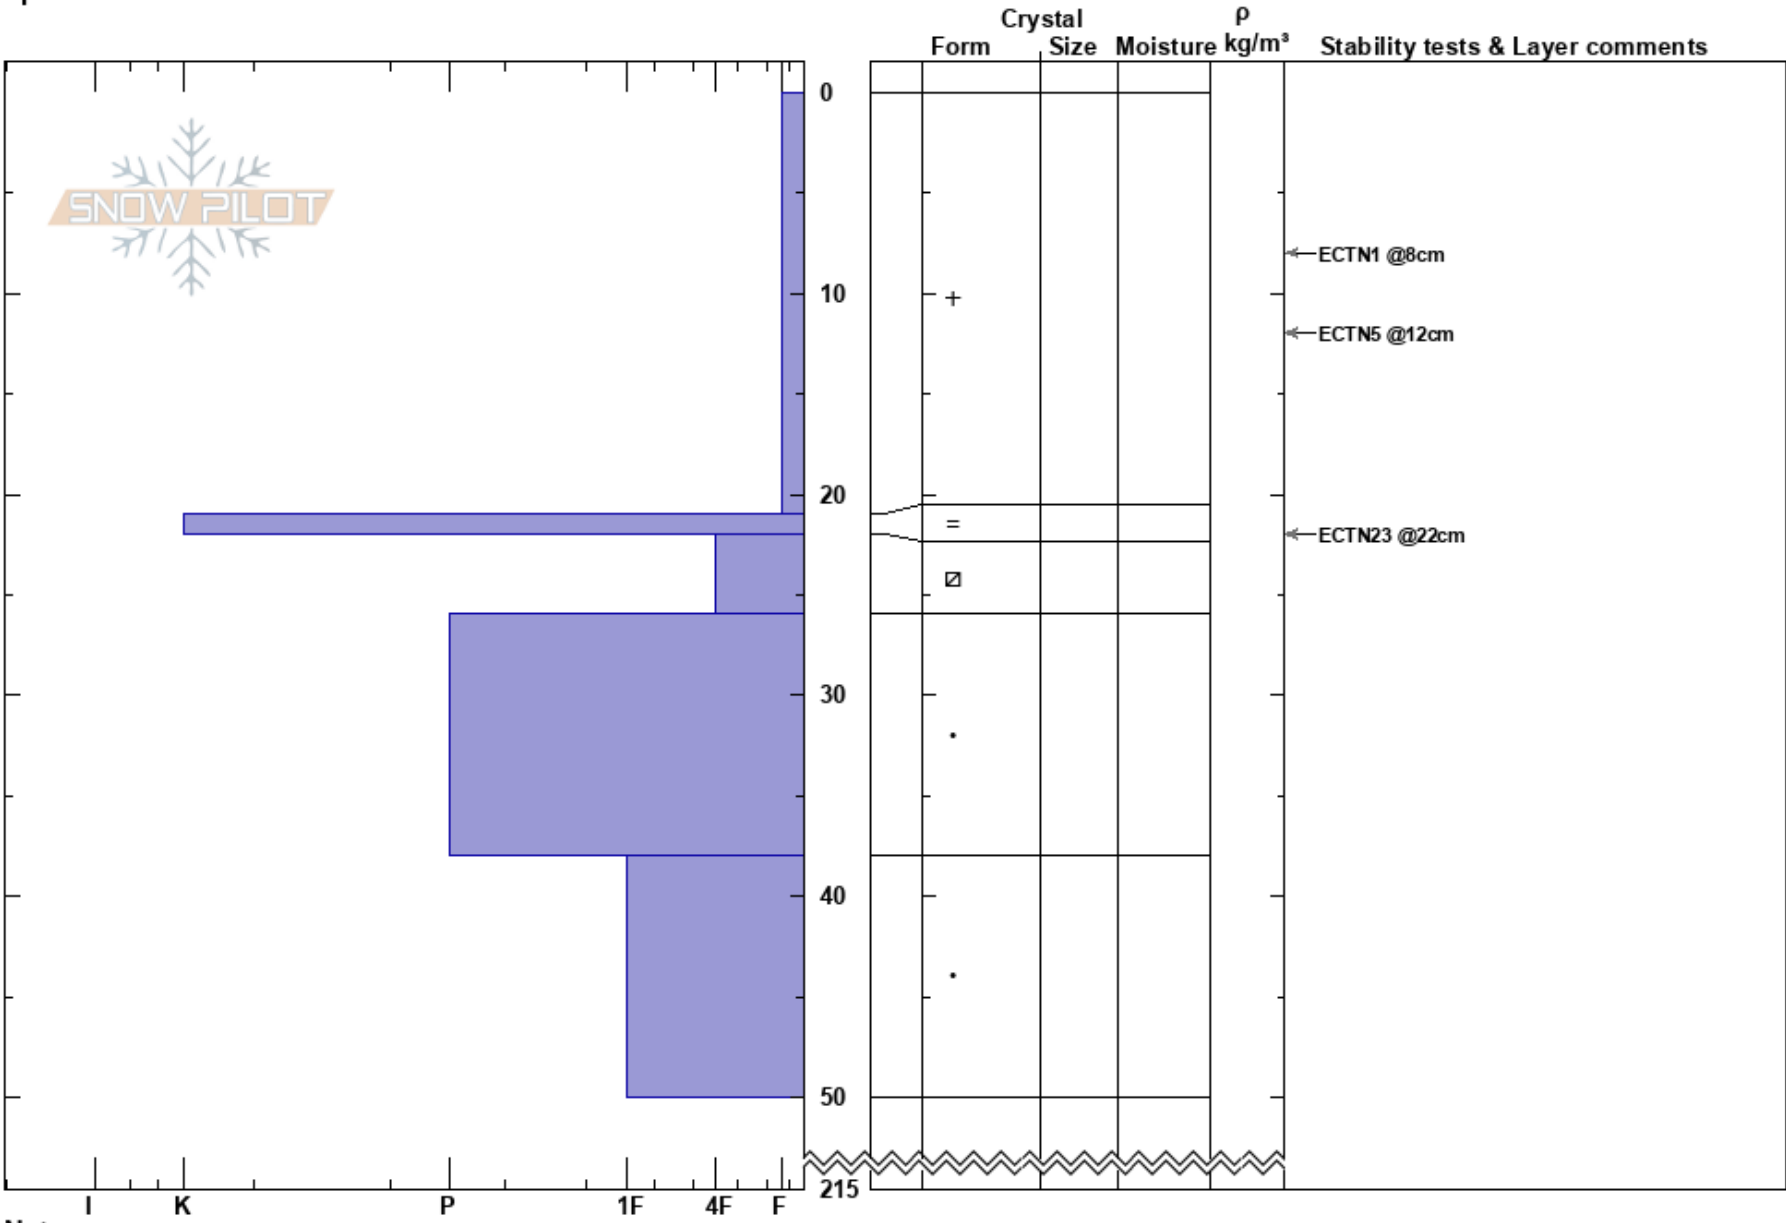

1030 N  
 Funäsfjällen  
 Sweden  
 Elevation: 981 m  
 Aspect: N  
 Specifics:

Matilda Johansson  
 05/04/2024 - 11:45  
 Co-ord: 33V 363221E 6950900N  
 Slope Angle: 27°  
 Wind Loading: previous

Stability:  
 Air Temperature: -7.2°C PF:20  
 Sky Cover: OVC  
 Precipitation: S-1  
 Wind: SE Light Breeze

Layer Notes:

Notes: ALP. Drevsnö.