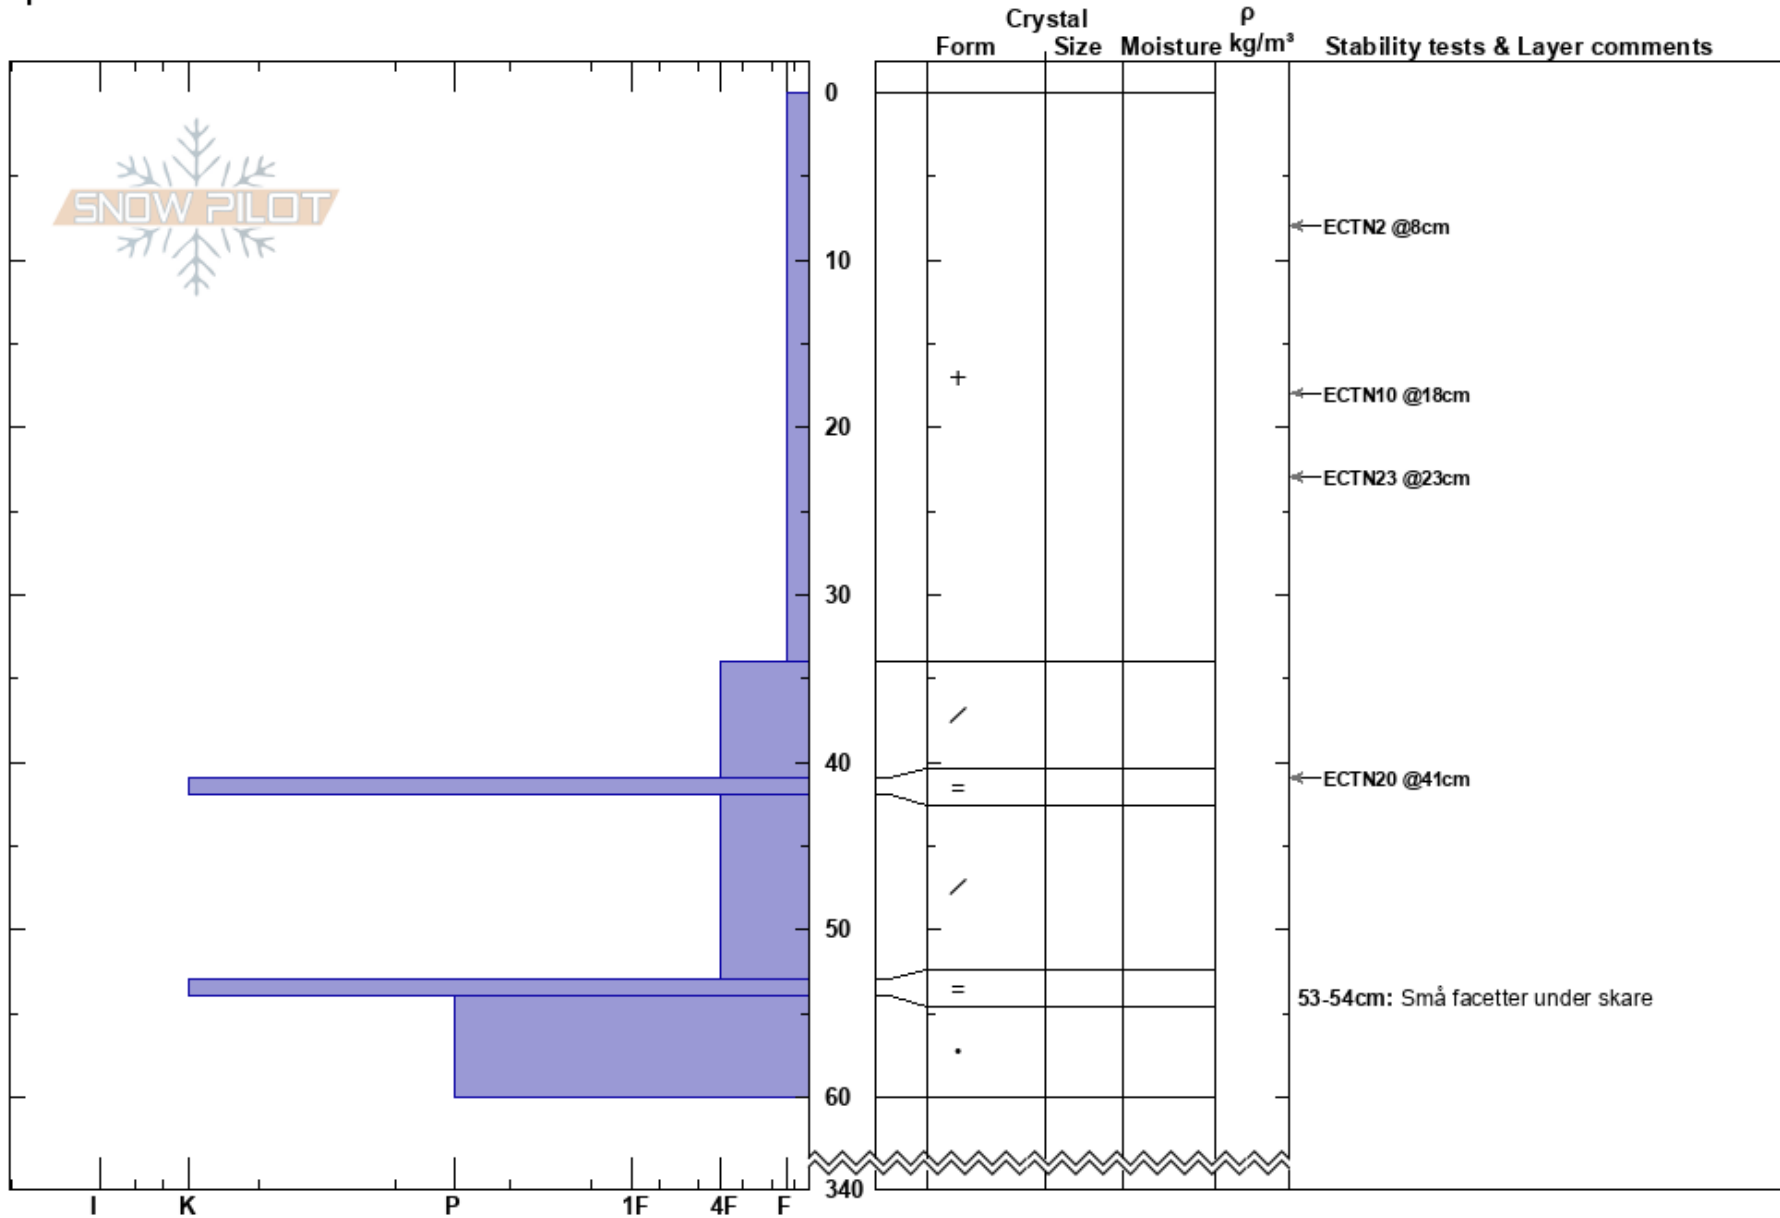

Skenören N
 Funäsfjällen
 Sweden
Elevation: 1027 m
Aspect: N
Specifics:

Matilda Johansson
 05/04/2024 - 11:00
Co-ord: 33V 362431E 6947442N
Slope Angle: 30°
Wind Loading: yes

Stability: HS:340
Air Temperature: -7.9°C **PF:**20 53-54cm: Små facetter under skare
Sky Cover: BKN
Precipitation: S1
Wind: SE Light Breeze

Notes: ALP. Drevsnö.