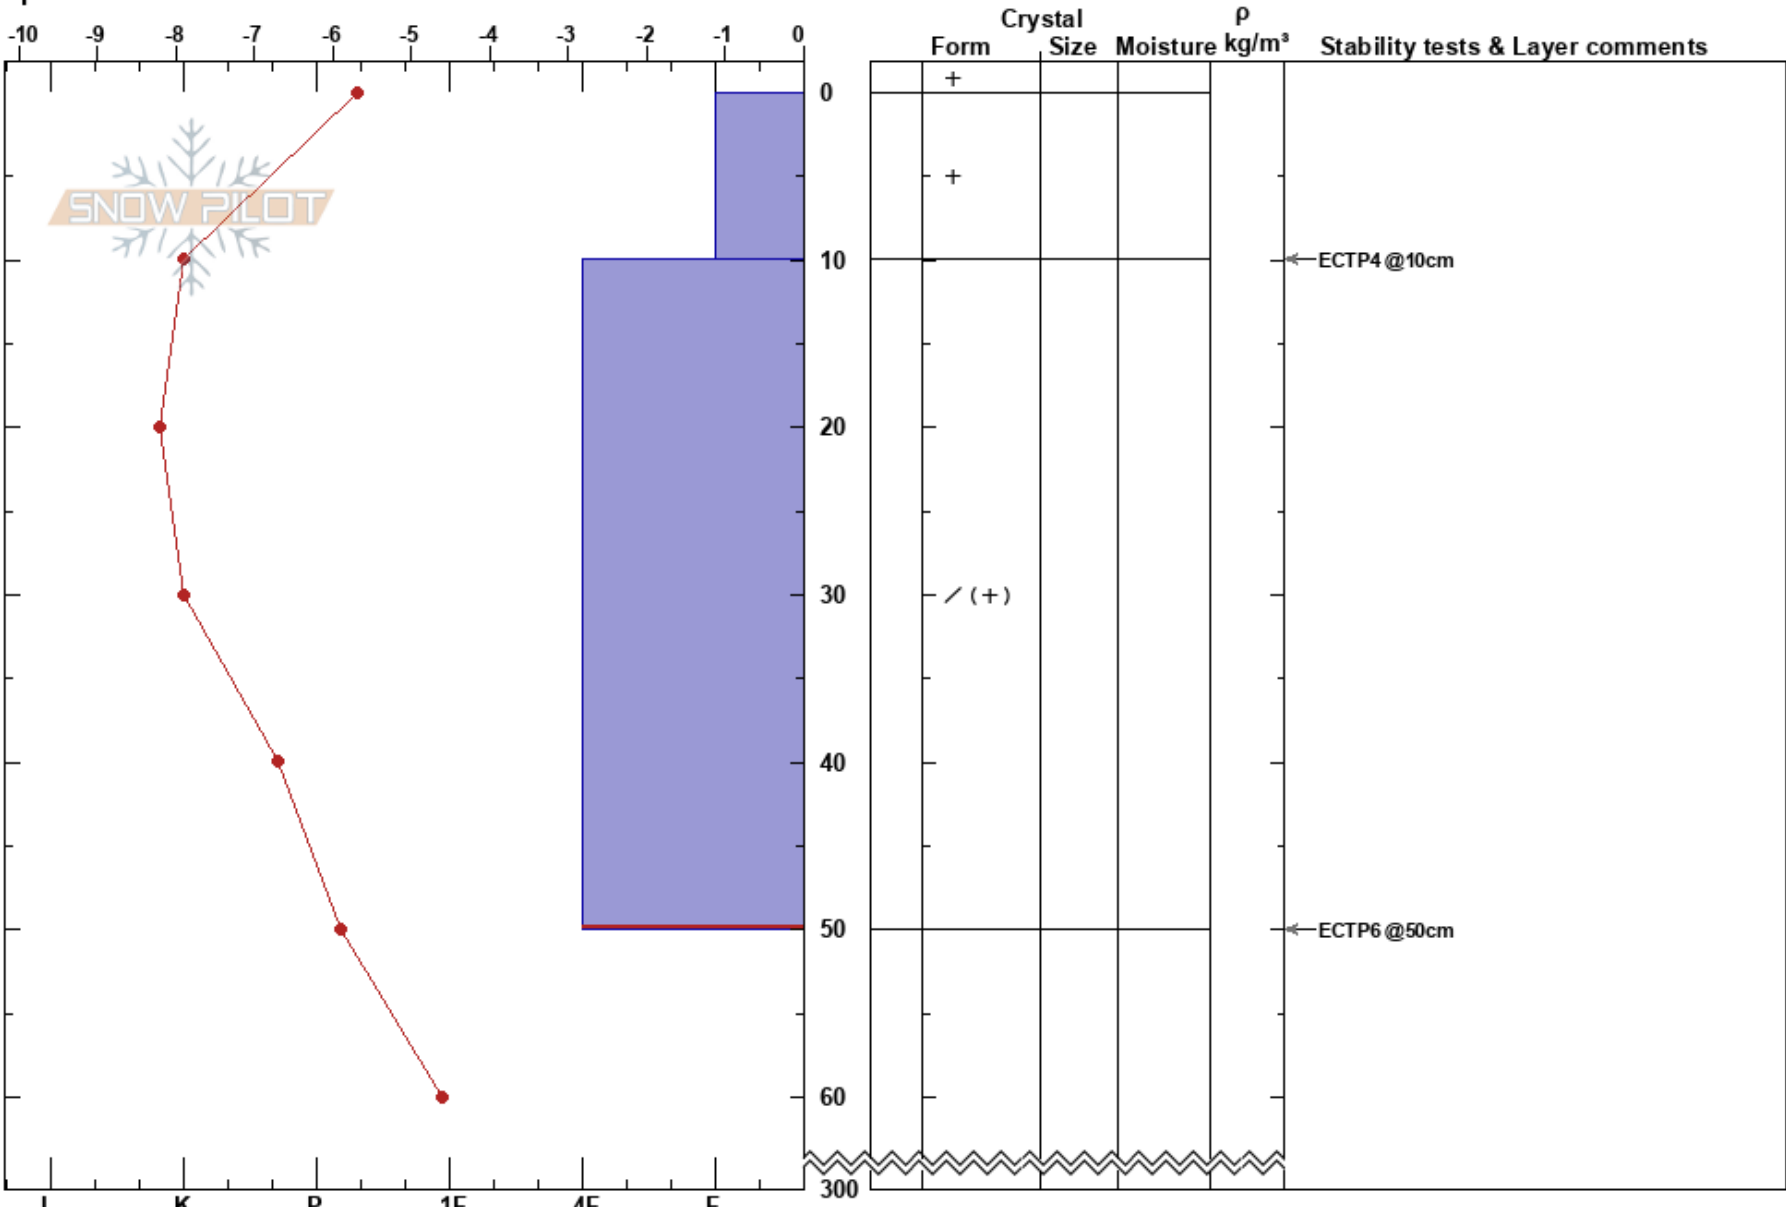

Sp240405Elvaknippen\_MAmartin alzen

Bydalen 05/04/2024 - 11:45

Sweden Co-ord: 63.07069N, 13.75896E

Elevation: 780 m

Aspect: W

Specifics:

Slope Angle: 12°

Wind Loading: yes

Stability:

Air Temperature: -6.1°C

Sky Cover: OVC

Precipitation: S1

Wind: SE Moderate

HS:300

PF:40

PS:30

Layer Notes:

10-50cm: Problematic layer

Notes: