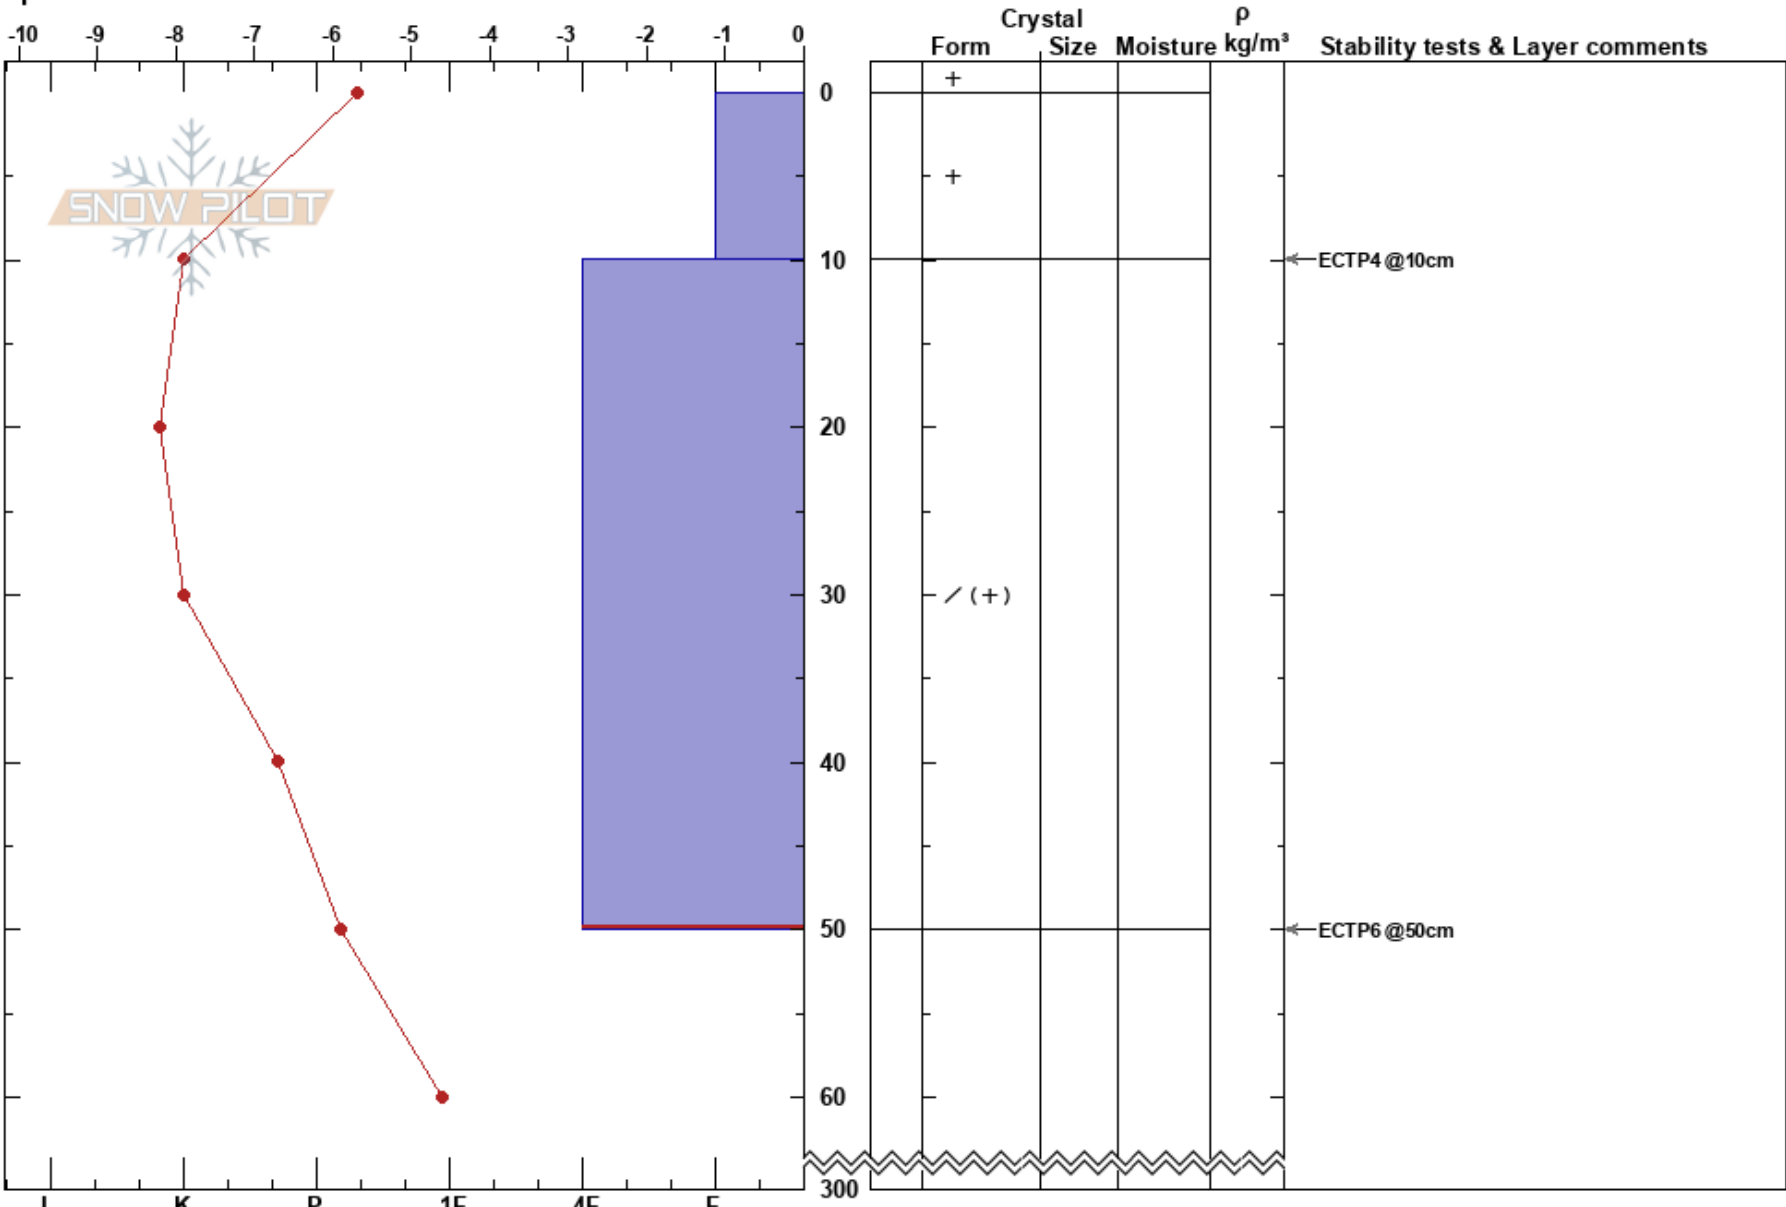

Sp240405Elvaknippen_MAmartin alzen

Bydalen 05/04/2024 - 11:45

Sweden Co-ord: 63.07069N, 13.75896E

Elevation: 780 m

Aspect: W

Specifics:

Slope Angle: 12°

Wind Loading: yes

Stability:

Air Temperature: -6.1°C

Sky Cover: OVC

Precipitation: S1

Wind: SE Moderate

HS:300

PF:40

PS:30

Layer Notes:

10-50cm: Problematic layer

Notes: