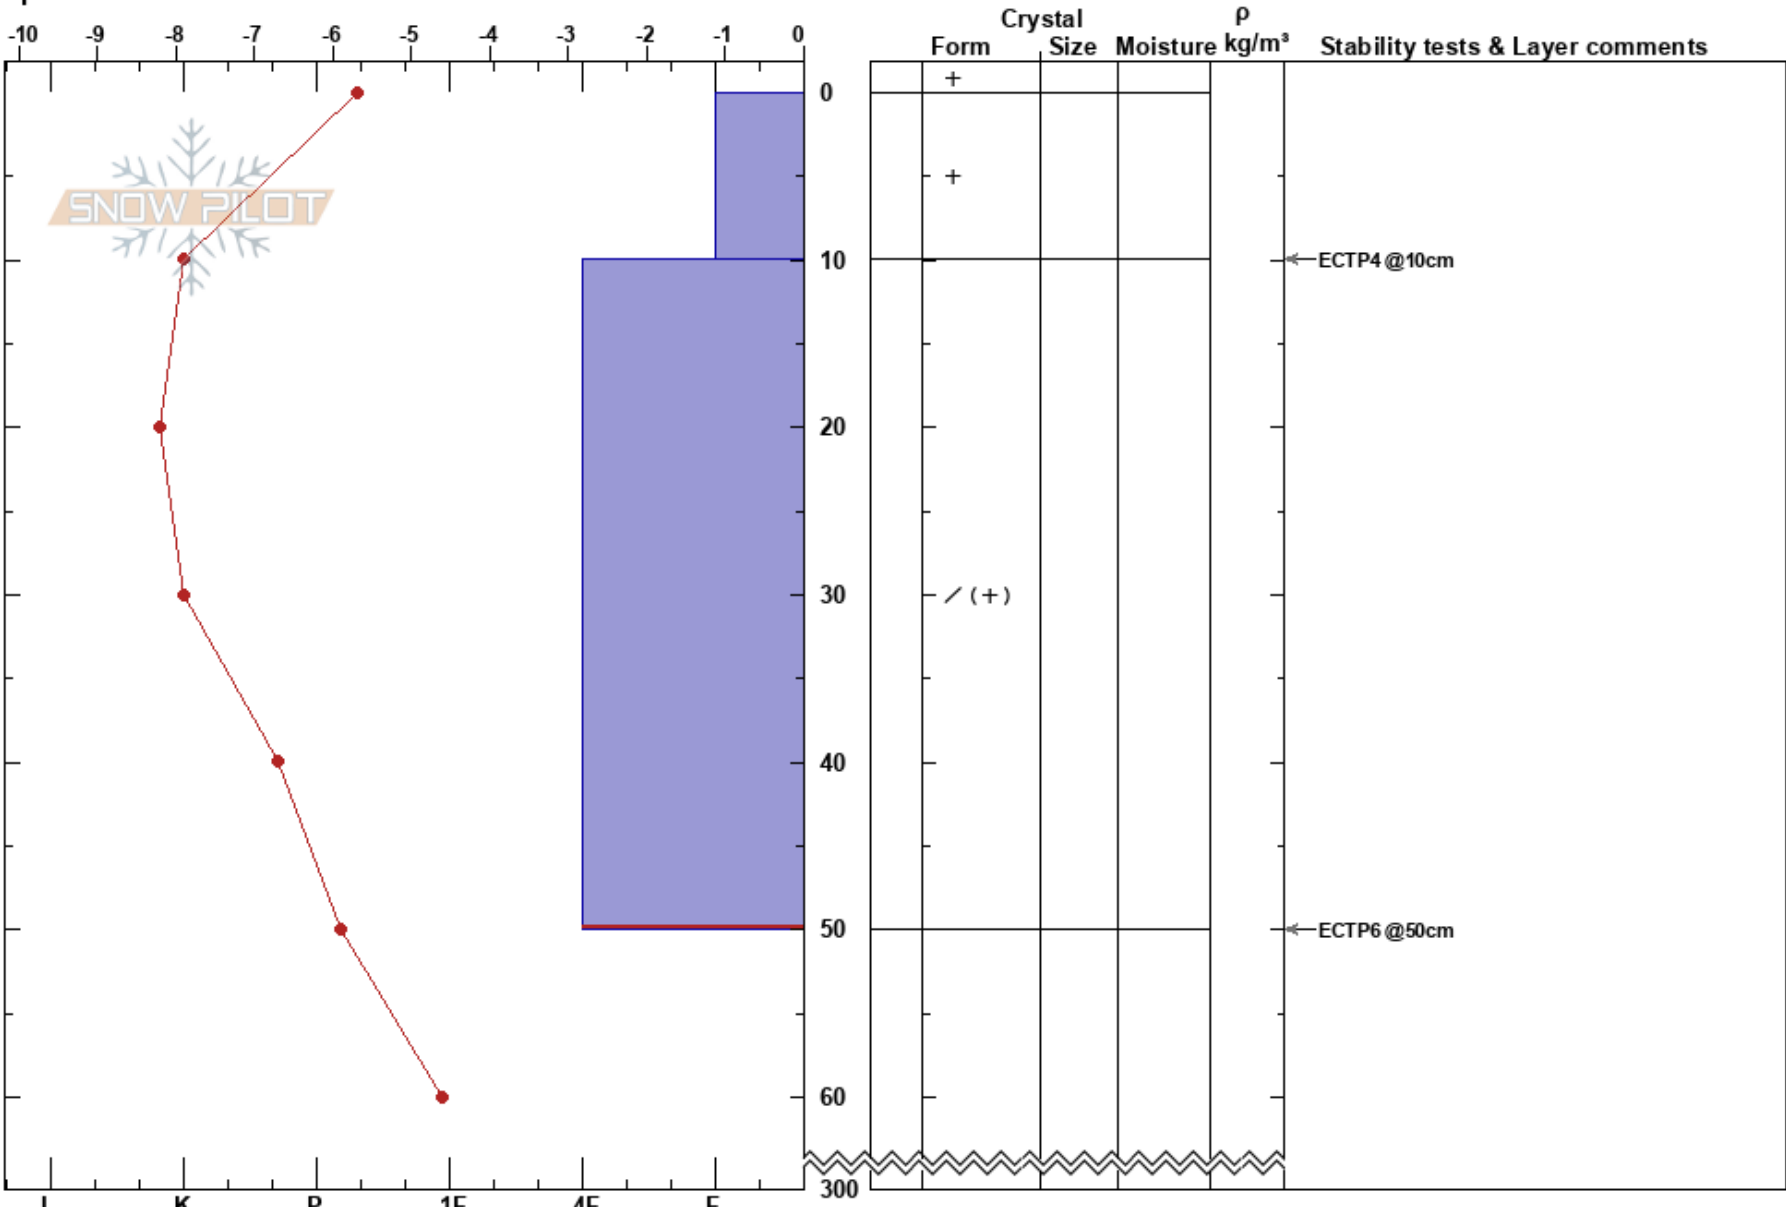

Sp240405Elvaknippen\_MAmartin alzen

Bydalen 05/04/2024 - 11:45

Sweden Co-ord: 63.07069N, 13.75896E

Elevation: 780 m

Aspect: W

Specifics:

Slope Angle: 12°

Wind Loading: yes

Stability:

Air Temperature: -6.1°C

Sky Cover: OVC

Precipitation: S1

Wind: SE Moderate

HS:300

PF:40 10-50cm:Problematic layer

PS:30

Layer Notes:

Notes: