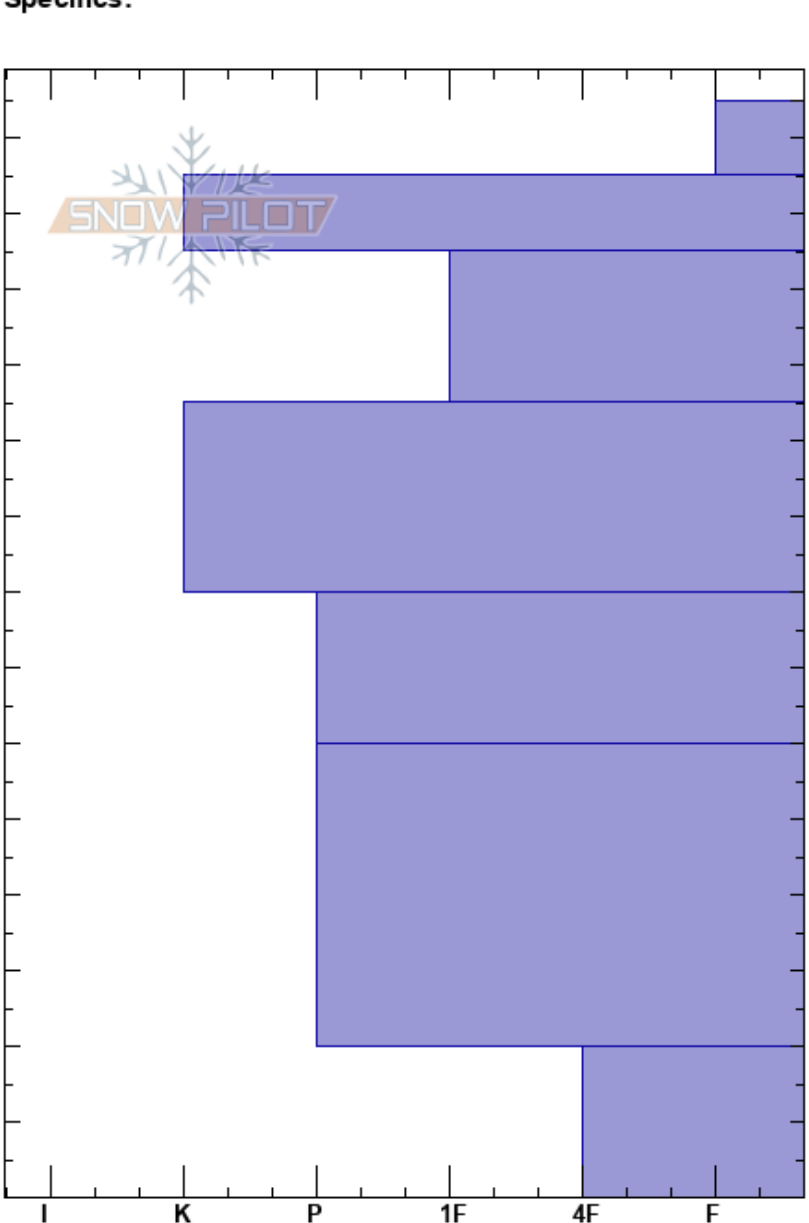

Porphyry Practice Pit  
 San Juan Range  
 CO  
 Elevation: 11061 ft  
 Aspect: E  
 Specifics:

Franklin Rabe  
 03/31/2024 - 6:13pm  
 Co-ord: 37.88859N, -107.72031W  
 Slope Angle: 21°  
 Wind Loading:

Stability: **HS:145**  
 Air Temperature: 20-0cm: Problematic layer  
 Sky Cover: OVC  
 Precipitation: S1  
 Wind: Light Breeze

Snow Depth (ft)	Crystal		Moisture	$\rho$ kg/m <sup>3</sup>	Stability tests & Layer comments
	Form	Size			
145	+	1			
140	+	1-2			
130	○	1-2			
120	⊕	0.5-1			
110					
100					
90	■	2			
80					
70	⊕	0.5-1			
60					
50					
40	⊕	0.5-1			
30					← CT23, Q2 @30cm SP
20					← PST100/100 (X) @25cm
10	⊖				
0					← ECTX