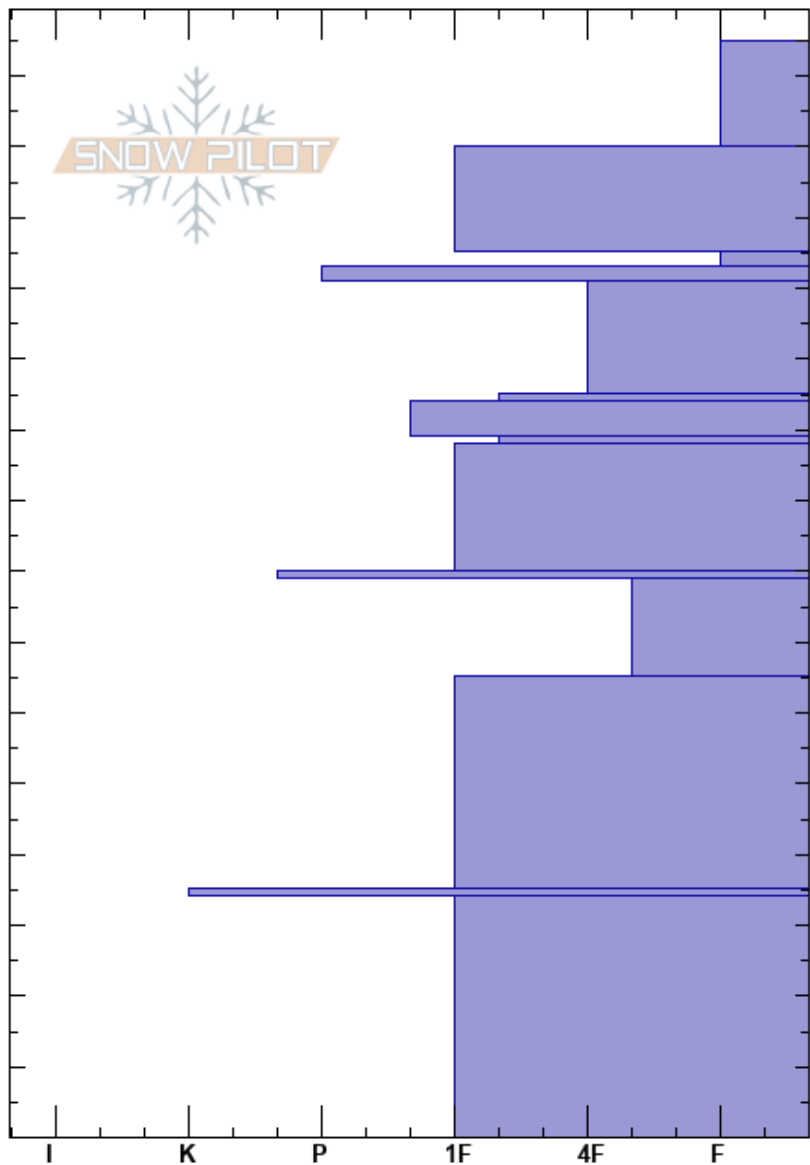

Gilpatrick N
 Kenai Mountains
 AK
 Elevation: 2490 ft
 Aspect: 41°
 Specifics: We skied slope

Andrew Schauer
 04/04/2024 - 12:00pm
 Co-ord: 60.61472N, -149.55472W
 Slope Angle: 20°
 Wind Loading: previous

Stability: Fair
 Air Temperature:
 Sky Cover: X
 Precipitation: S1
 Wind: Calm

HS: 155
 PF: 15 125-123cm: Problematic layer
 PS: 10

Crystal Form	Crystal Size	Moisture	ρ kg/m ³	Stability tests & Layer comments
+				
•				← ECTN11 @140cm
/				
←				← ECTN15 @125cm
⊙⊙				
⊖				
⊙⊙				
•				
⊙⊙(□)				
•				
⊙⊙				
⊖	3-4			
⊖				
■				
^	4-5	M		