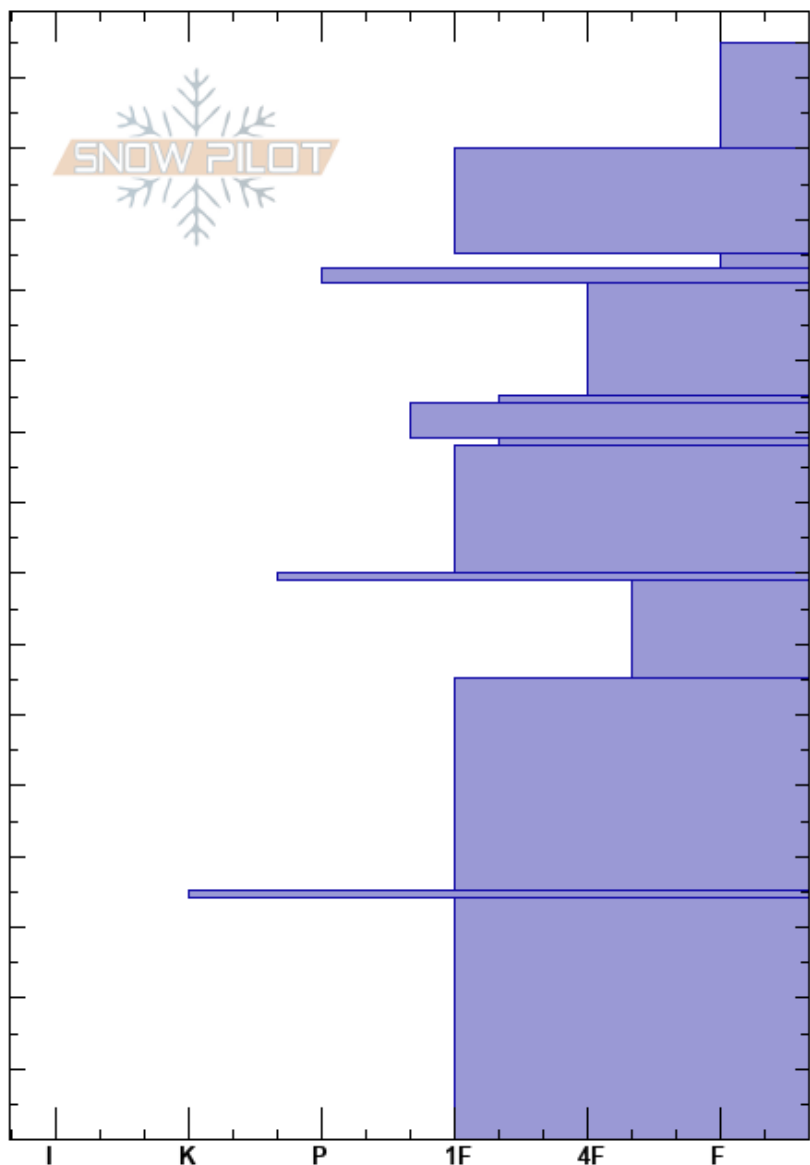

Gilpatrick N  
 Kenai Mountains  
 AK  
 Elevation: 2490 ft  
 Aspect: 41°  
 Specifics: We skied slope

Andrew Schauer  
 04/04/2024 - 12:00pm  
 Co-ord: 60.61472N, -149.55472W  
 Slope Angle: 20°  
 Wind Loading: previous

Stability: Fair  
 Air Temperature:  
 Sky Cover: X  
 Precipitation: S1  
 Wind: Calm

HS: 155  
 PF: 15 125-123cm: Problematic layer  
 PS: 10

Height (cm)	Crystal		Moisture	$\rho$ kg/m <sup>3</sup>	Stability tests & Layer comments
	Form	Size			
155					
150	+				
140					← ECTN11 @140cm
130	•				
125	/				← ECTN15 @125cm
120	⊙⊙				
110	⊖				
105	⊙⊙				
100	•				
95	⊙⊙(□)				
90	•				
85	⊙⊙				
80	⊖	3.4			
70					
60	⊖				
50					
40					
35	■				
30					
20	^	4.5	M		
10					
0					