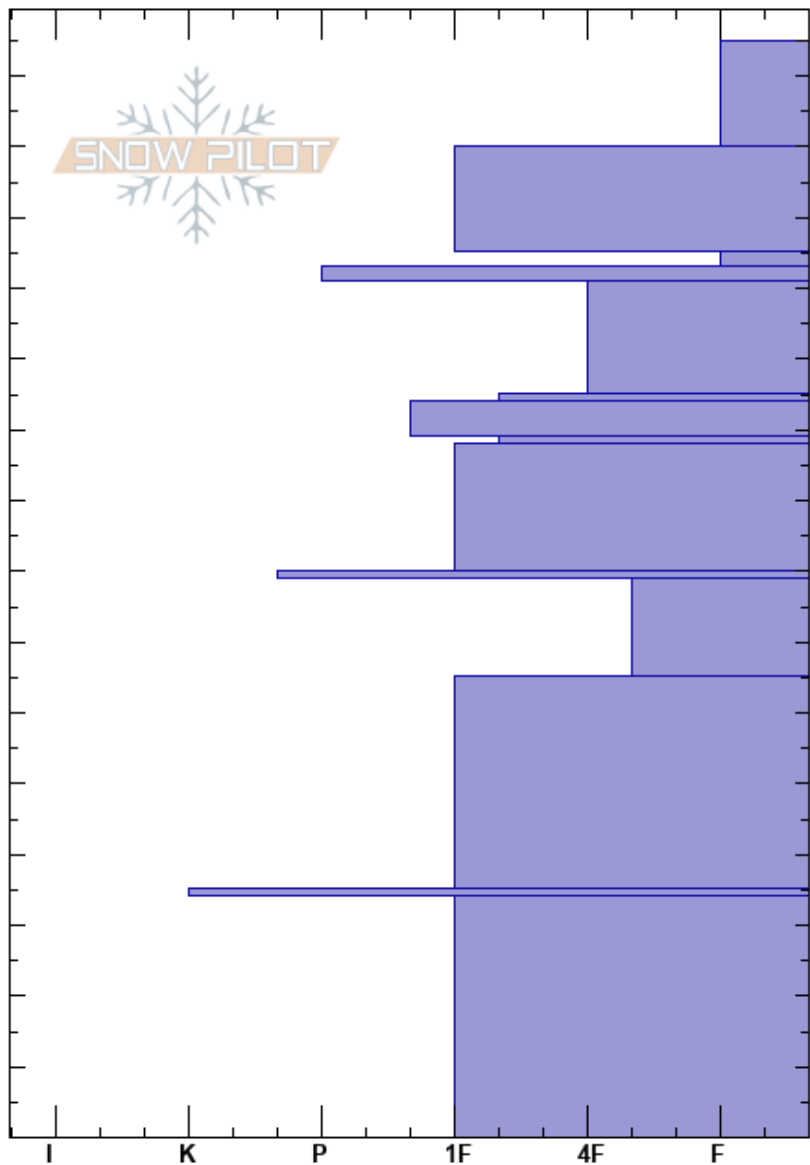

Gilpatrick N  
 Kenai Mountains  
 AK  
 Elevation: 2490 ft  
 Aspect: 41°  
 Specifics: We skied slope

Andrew Schauer  
 04/04/2024 - 12:00pm  
 Co-ord: 60.61472N, -149.55472W  
 Slope Angle: 20°  
 Wind Loading: previous

Stability: Fair  
 Air Temperature:  
 Sky Cover: X  
 Precipitation: S1  
 Wind: Calm

HS: 155  
 PF: 15 125-123cm: Problematic layer  
 PS: 10

Height (cm)	Crystal		Moisture	$\rho$ kg/m <sup>3</sup>	Stability tests & Layer comments
	Form	Size			
155					
150	+				
140					← ECTN11 @140cm
130	•				
120	/				← ECTN15 @125cm
110	⊙				
100	⊙				
90	•				
80	⊙				
70	⊙	3-4			
60	⊙				
50	⊙				
40	■				
30	^	4-5	M		
20					
10					
0					