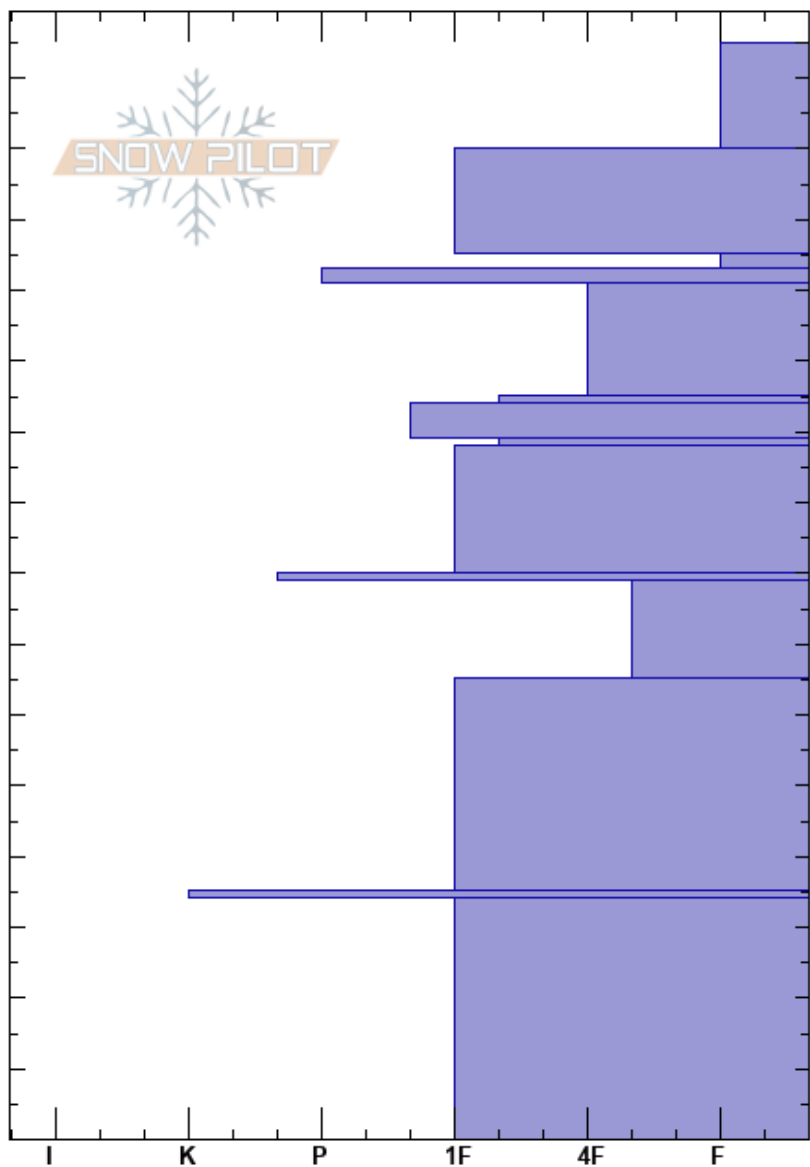

Gilpatrick N
 Kenai Mountains
 AK
 Elevation: 2490 ft
 Aspect: 41°
 Specifics: We skied slope

Andrew Schauer
 04/04/2024 - 12:00pm
 Co-ord: 60.61472N, -149.55472W
 Slope Angle: 20°
 Wind Loading: previous

Stability: Fair
 Air Temperature:
 Sky Cover: X
 Precipitation: S1
 Wind: Calm

HS: 155
 PF: 15 125-123cm: Problematic layer
 PS: 10

Depth (cm)	Crystal		Moisture	ρ kg/m ³	Stability tests & Layer comments
	Form	Size			
155					
150	+				
140					← ECTN11 @140cm
130	•				
125	/				← ECTN15 @125cm
120	⊙⊙				
110	⊖				
105	⊙⊙				
100	•				
95	⊙⊙(□)				
90	•				
85	⊙⊙				
80	⊖	3.4			
70	⊖				
60					
50	⊖				
40					
35	■				
30					
20	^	4.5	M		
10					
0					