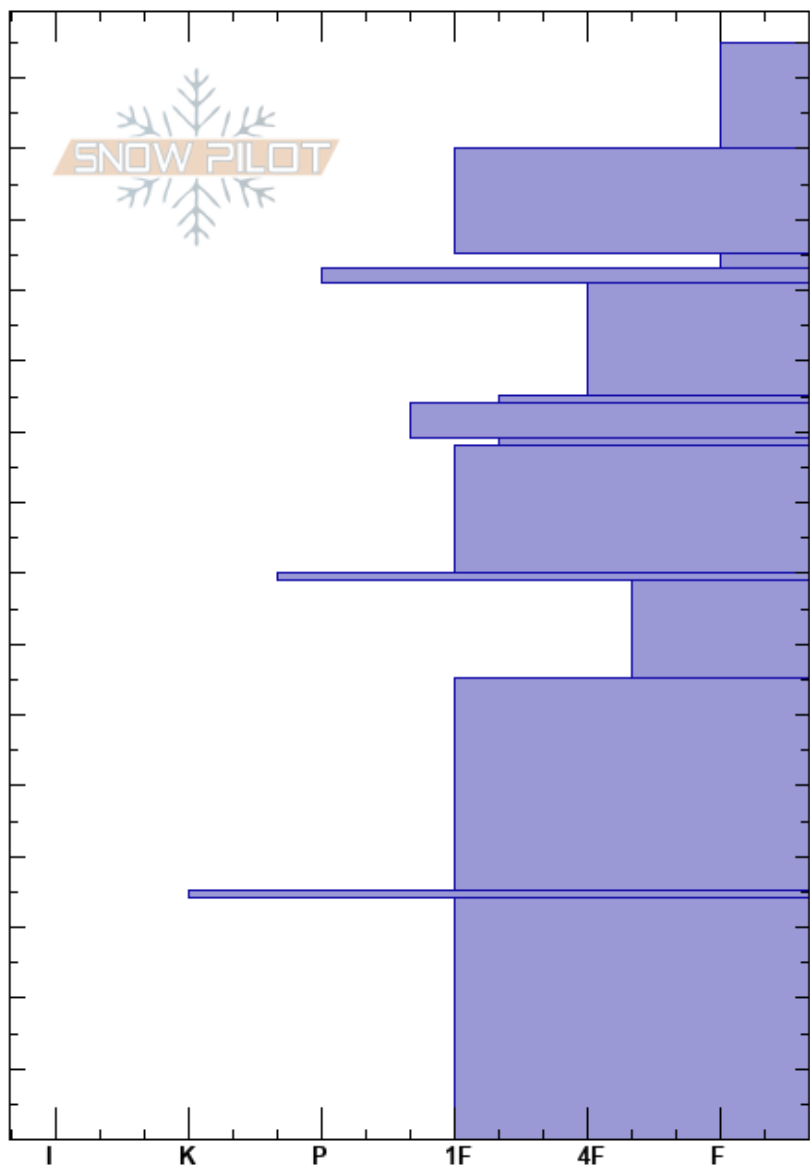

Gilpatrick N
 Kenai Mountains
 AK
 Elevation: 2490 ft
 Aspect: 41°
 Specifics: We skied slope

Andrew Schauer
 04/04/2024 - 12:00pm
 Co-ord: 60.61472N, -149.55472W
 Slope Angle: 20°
 Wind Loading: previous

Stability: Fair
 Air Temperature:
 Sky Cover: X
 Precipitation: S1
 Wind: Calm

HS: 155
 PF: 15 125-123cm: Problematic layer
 PS: 10

Height (cm)	Crystal		Moisture	ρ kg/m ³	Stability tests & Layer comments
	Form	Size			
155					
150	+				
140					← ECTN11 @140cm
130	•				
125	/				← ECTN15 @125cm
120	⊙⊙				
110	⊖				
105	⊙⊙				
100	•				
95	⊙⊙(□)				
90	•				
85	⊙⊙				
80	⊖	3.4			
70					
60	⊖				
50					
40					
35	■				
30					
20	^	4.5	M		
10					
0					