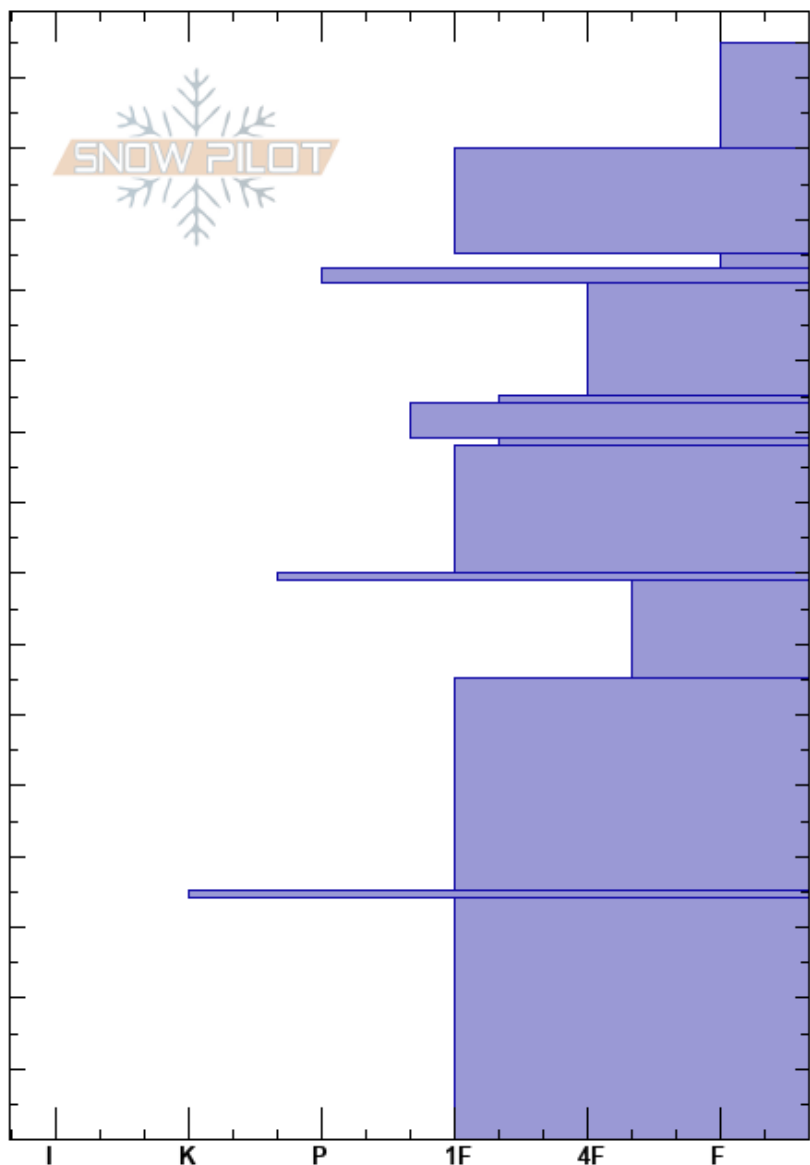

Gilpatrick N  
 Kenai Mountains  
 AK  
 Elevation: 2490 ft  
 Aspect: 41°  
 Specifics: We skied slope

Andrew Schauer  
 04/04/2024 - 12:00pm  
 Co-ord: 60.61472N, -149.55472W  
 Slope Angle: 20°  
 Wind Loading: previous

Stability: Fair  
 Air Temperature:  
 Sky Cover: X  
 Precipitation: S1  
 Wind: Calm

HS: 155  
 PF: 15 125-123cm: Problematic layer  
 PS: 10

Height (cm)	Crystal		Moisture	$\rho$ kg/m <sup>3</sup>	Stability tests & Layer comments
	Form	Size			
155					
150	+				
140					← ECTN11 @140cm
130	•				
125	/				← ECTN15 @125cm
120	⊙⊙				
110	⊖				
105	⊙⊙				
100	•				
95	⊙⊙(□)				
90	•				
85	⊙⊙				
80	⊖	3.4			
70	⊖				
60					
50	⊖				
40					
35	■				
30					
20	^	4.5	M		
10					
0					