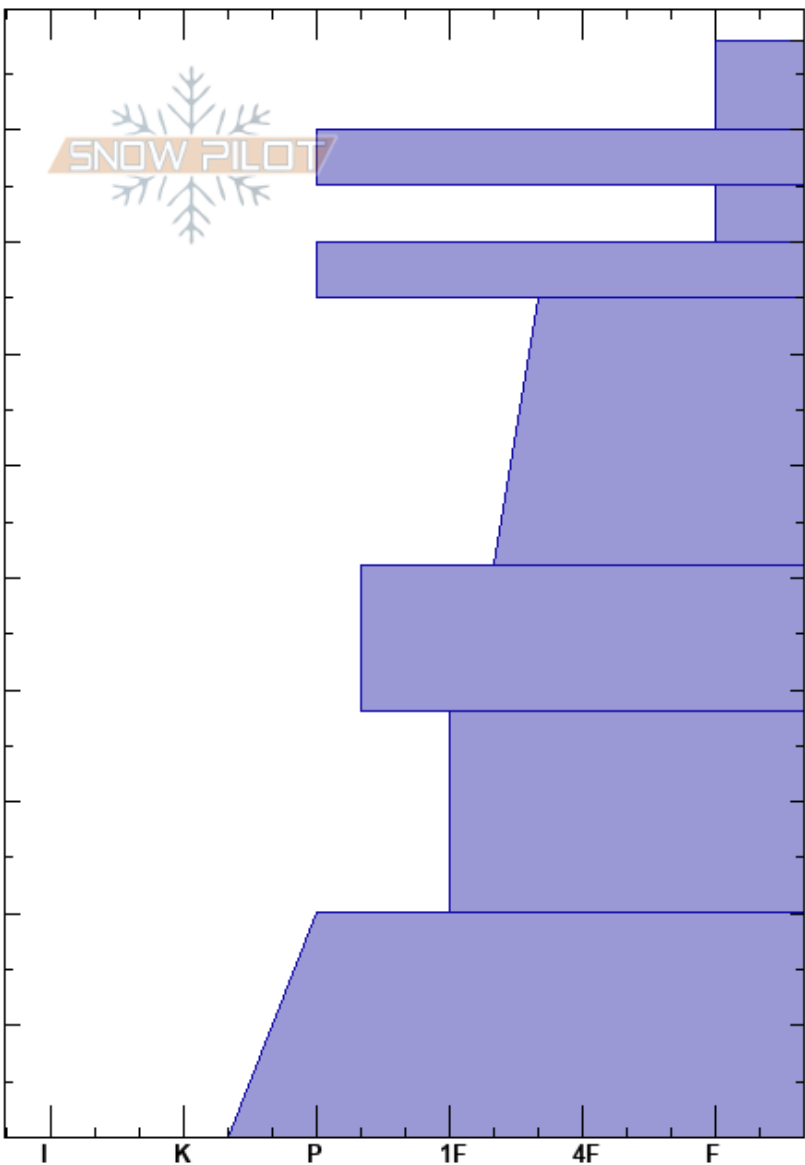

FallsCreekCSP4.4.24  
 Chugach State Park  
 AK  
 Elevation: 2797 ft  
 Aspect: SW  
 Specifics:

Mary Gianotti  
 04/04/2024 - 1:52pm  
 Co-ord: 06V 361336E 6766257N  
 Slope Angle: 11°  
 Wind Loading: previous

Stability:  
 Air Temperature: 0°C  
 Sky Cover: OVC  
 Precipitation: S1  
 Wind: SE Light Breeze

HS:98  
 PF:10  
 PS:6  
 90-85cm:Problematic layer

Height (cm)	Crystal		Moisture	$\rho$ kg/m <sup>3</sup>	Stability tests & Layer comments
	Form	Size			
98					
90	/	2			
85	•	0.3			← ECTP6 @85cm
80	/	0.5			
75	⊙⊙				
70					
65	□	1.5			← ECTN17 @65cm
60					
55					
50	⊙⊙				
45					
40					
35					
30	□	2			
25					
20					
15					
10	□	1-1.5			
0					