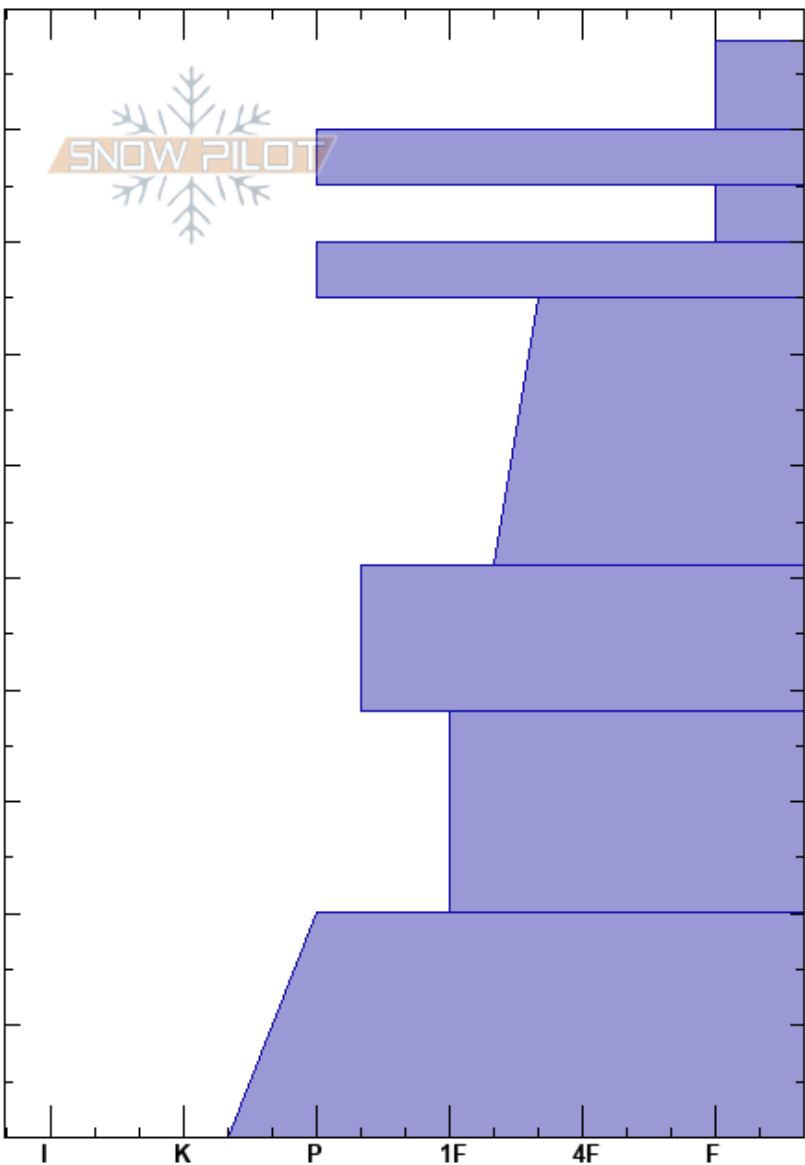

FallsCreekCSP4.4.24
 Chugach State Park
 AK
 Elevation: 2797 ft
 Aspect: SW
 Specifics:

Mary Gianotti
 04/04/2024 - 1:52pm
 Co-ord: 06V 361336E 6766257N
 Slope Angle: 11°
 Wind Loading: previous

Stability:
 Air Temperature: 0°C
 Sky Cover: OVC
 Precipitation: S1
 Wind: SE Light Breeze

HS:98
 PF:10
 PS:6
 90-85cm:Problematic layer

Height (cm)	Crystal		Moisture	ρ kg/m ³	Stability tests & Layer comments
	Form	Size			
98					
90	/	2			
85	•	0.3			← ECTP6 @85cm
80	/	0.5			
75	⊙⊙				
70					
65	□	1.5			← ECTN17 @65cm
60					
55					
50	⊙⊙				
45					
40					
35					
30	□	2			
25					
20					
15					
10	□	1-1.5			
0					