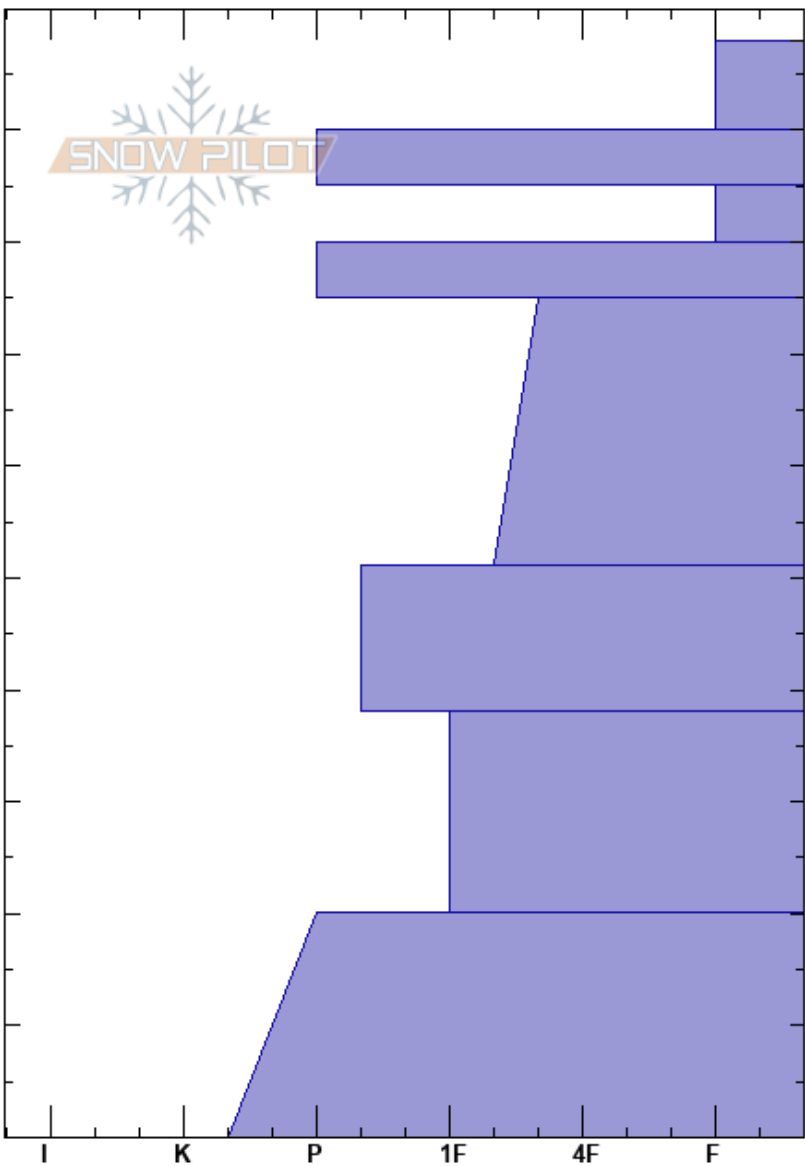

FallsCreekCSP4.4.24
 Chugach State Park
 AK
 Elevation: 2797 ft
 Aspect: SW
 Specifics:

Mary Gianotti
 04/04/2024 - 1:52pm
 Co-ord: 06V 361336E 6766257N
 Slope Angle: 11°
 Wind Loading: previous

Stability:
 Air Temperature: 0°C
 Sky Cover: OVC
 Precipitation: S1
 Wind: SE Light Breeze

HS:98
 PF:10
 PS:6
 90-85cm:Problematic layer

Height (cm)	Crystal		Moisture	ρ kg/m ³	Stability tests & Layer comments
	Form	Size			
98					
90	/	2			
85	•	0.3			← ECTP6 @85cm
80	/	0.5			
75	⊙⊙				
70					
65	□	1.5			← ECTN17 @65cm
60					
55					
50	⊙⊙				
45					
40					
35					
30	□	2			
25					
20					
15					
10	□	1-1.5			
0					