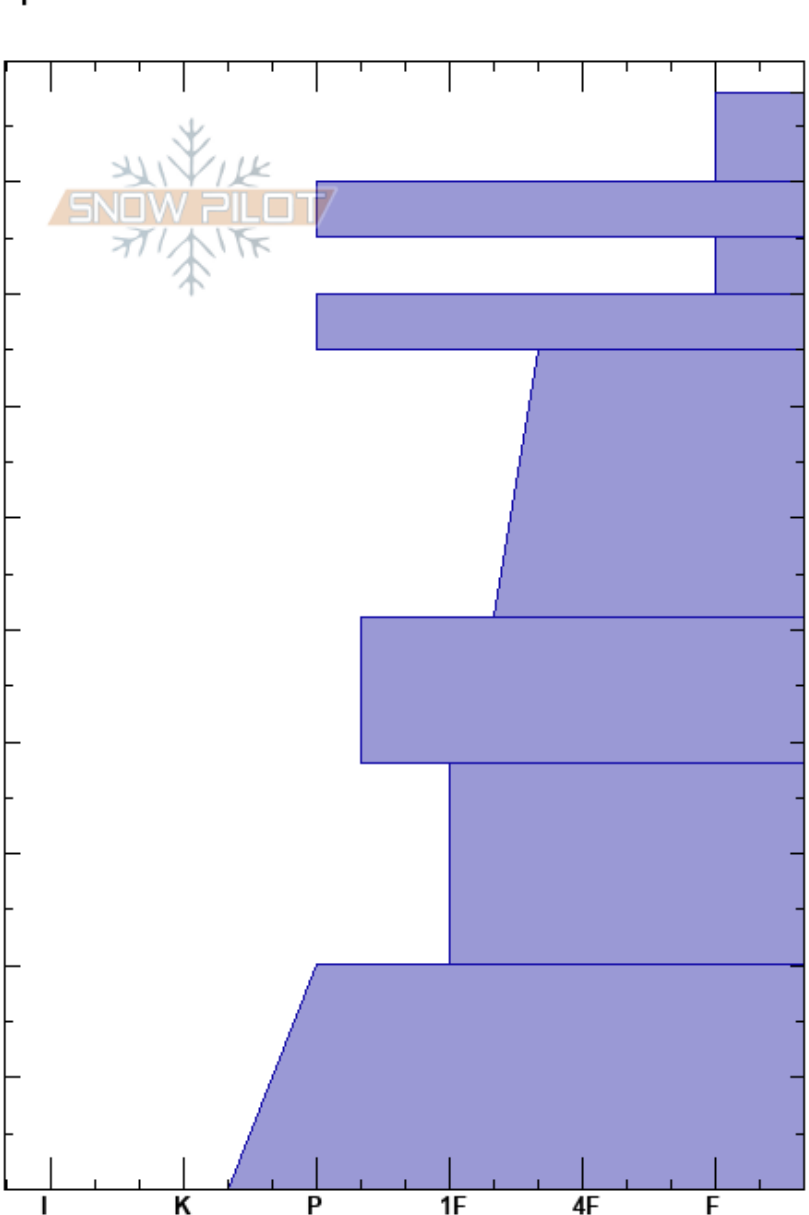

FallsCreekCSP4.4.24
 Chugach State Park
 AK
 Elevation: 2797 ft
 Aspect: SW
 Specifics:

Mary Gianotti
 04/04/2024 - 1:52pm
 Co-ord: 06V 361336E 6766257N
 Slope Angle: 11°
 Wind Loading: previous

Stability:
 Air Temperature: 0°C
 Sky Cover: OVC
 Precipitation: S1
 Wind: SE Light Breeze

HS:98
 PF:10
 PS:6
 90-85cm:Problematic layer

Crystal Form	Crystal Size	Moisture	ρ kg/m ³	Stability tests & Layer comments
/	2			
•	0.3			← ECTP6 @85cm
/	0.5			
⊙⊙				
□	1.5			← ECTN17 @65cm
⊙⊙				
□	2			
□	1-1.5			