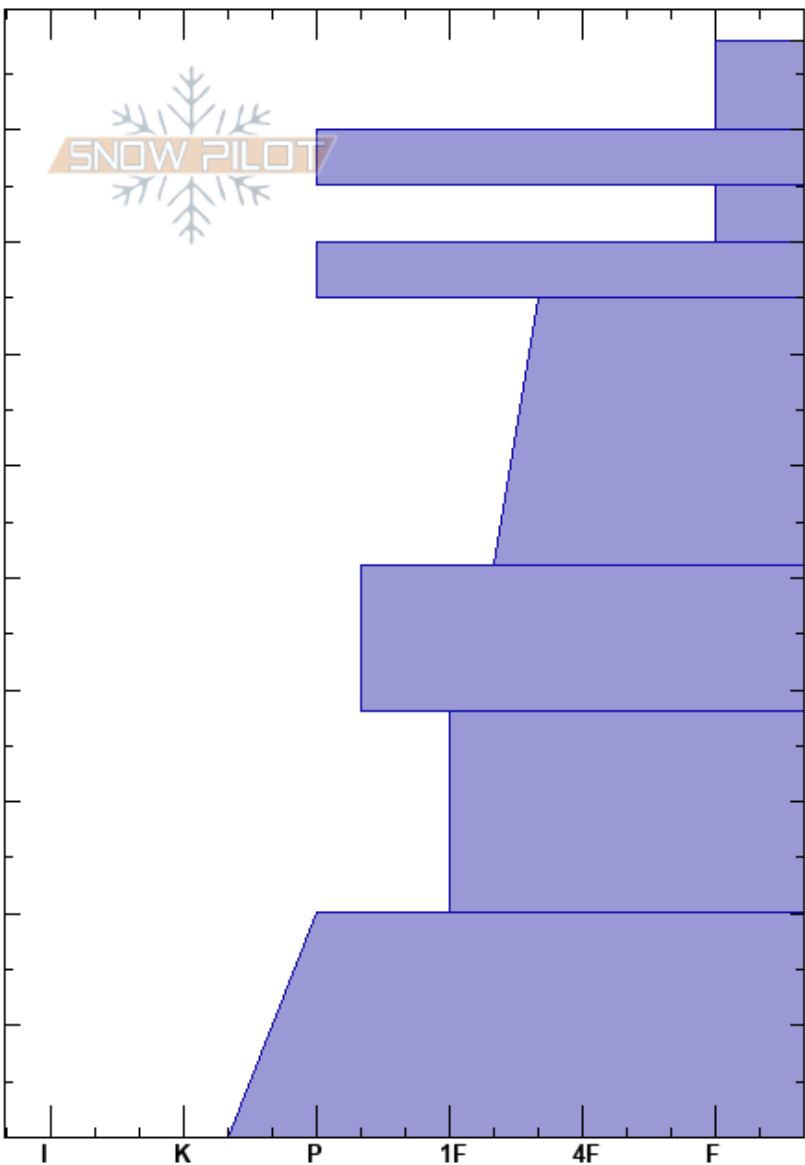

FallsCreekCSP4.4.24  
 Chugach State Park  
 AK  
 Elevation: 2797 ft  
 Aspect: SW  
 Specifics:

Mary Gianotti  
 04/04/2024 - 1:52pm  
 Co-ord: 06V 361336E 6766257N  
 Slope Angle: 11°  
 Wind Loading: previous

Stability:  
 Air Temperature: 0°C  
 Sky Cover: OVC  
 Precipitation: S1  
 Wind: SE Light Breeze

HS:98  
 PF:10  
 PS:6  
 90-85cm:Problematic layer

Height (cm)	Crystal		Moisture	$\rho$ kg/m <sup>3</sup>	Stability tests & Layer comments
	Form	Size			
98					
90	/	2			
85	•	0.3			← ECTP6 @85cm
80	/	0.5			
75	⊙⊙				
65	□	1.5			← ECTN17 @65cm
50	⊙⊙				
30	□	2			
10	□	1-1.5			