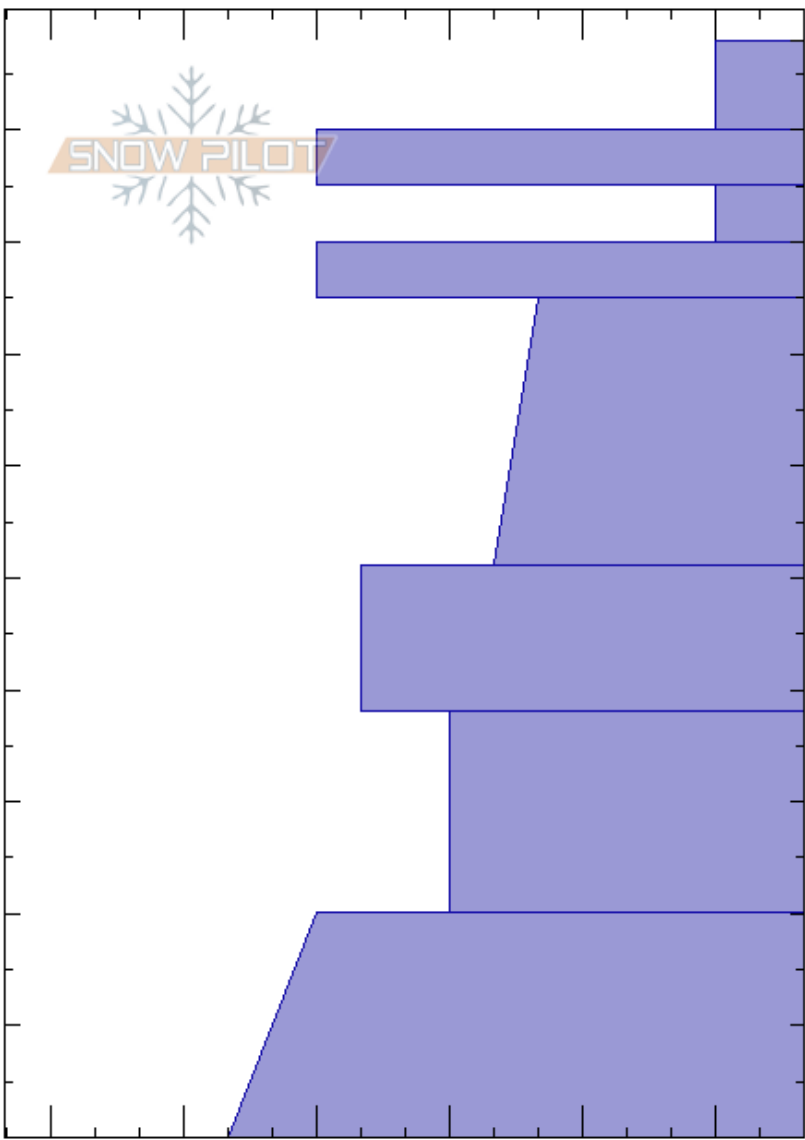

FallsCreekCSP4.4.24
 Chugach State Park
 AK
 Elevation: 2797 ft
 Aspect: SW
 Specifics:

Mary Gianotti
 04/04/2024 - 1:52pm
 Co-ord: 06V 361336E 6766257N
 Slope Angle: 11°
 Wind Loading: previous

Stability:
 Air Temperature: 0°C
 Sky Cover: OVC
 Precipitation: S1
 Wind: SE Light Breeze

HS:98
 PF:10
 PS:6
 90-85cm:Problematic layer

Depth (cm)	Crystal		Moisture	ρ kg/m ³	Stability tests & Layer comments
	Form	Size			
98					
90	/	2			
85	•	0.3			← ECTP6 @85cm
80	/	0.5			
75	⊙⊙				
70					
65	□	1.5			← ECTN17 @65cm
60					
55					
50					
45	⊙⊙				
40					
35					
30	□	2			
25					
20					
15					
10	□	1-1.5			
0					