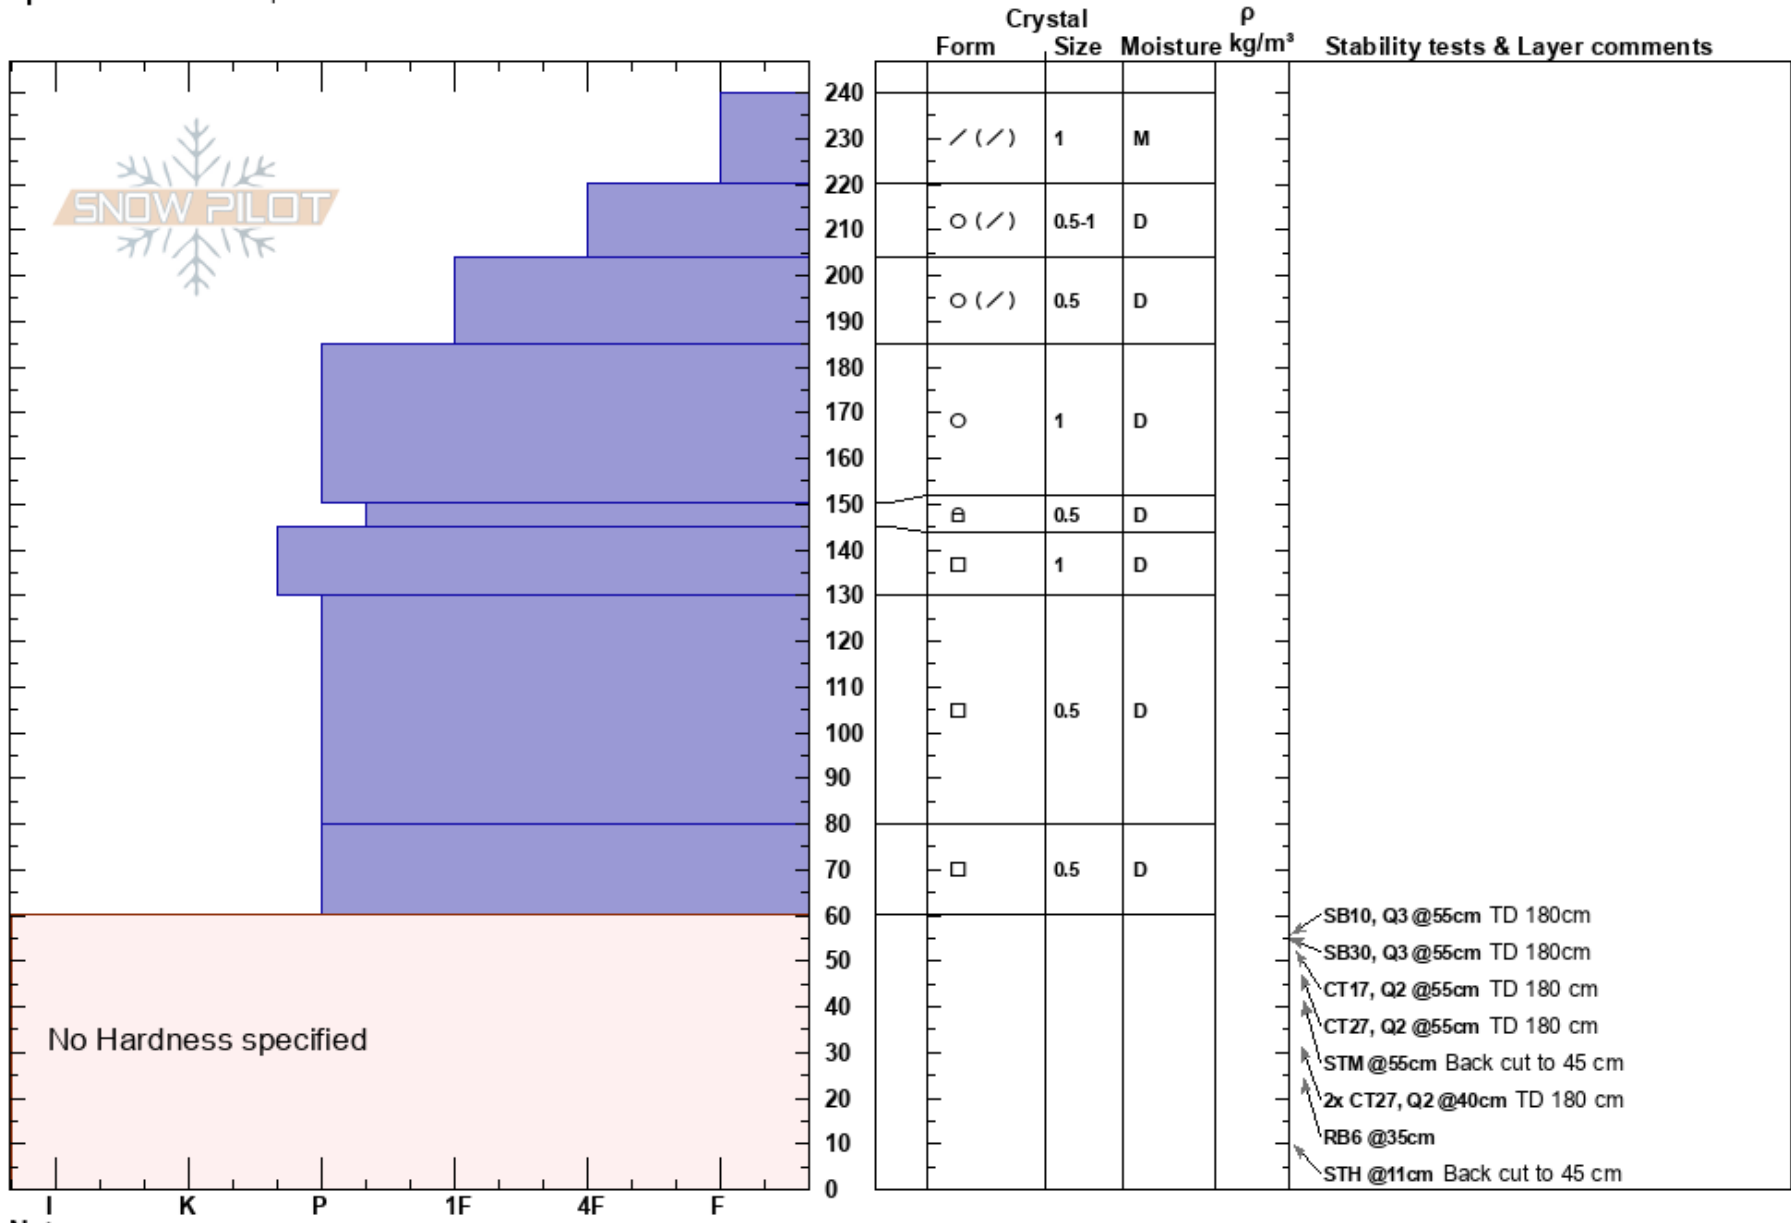

Bradley Meadows
 Bridger Range
 MT
Elevation: 2384 m
Aspect: 90°
Specifics: We skied slope

Tanner Visnick
 02/02/2018 - 2:00pm
Co-ord: 45.83000N, -110.92900W
Slope Angle: 10°
Wind Loading:

Stability: Good
Air Temperature:
Sky Cover: SCT
Precipitation: NO
Wind: Calm

HS:240
PF:40 60-0cm: Probed from 60cm to ground.

Layer Notes:

Notes: Minimal wind in our location, but high gusts were experienced on exposed slopes nearby.