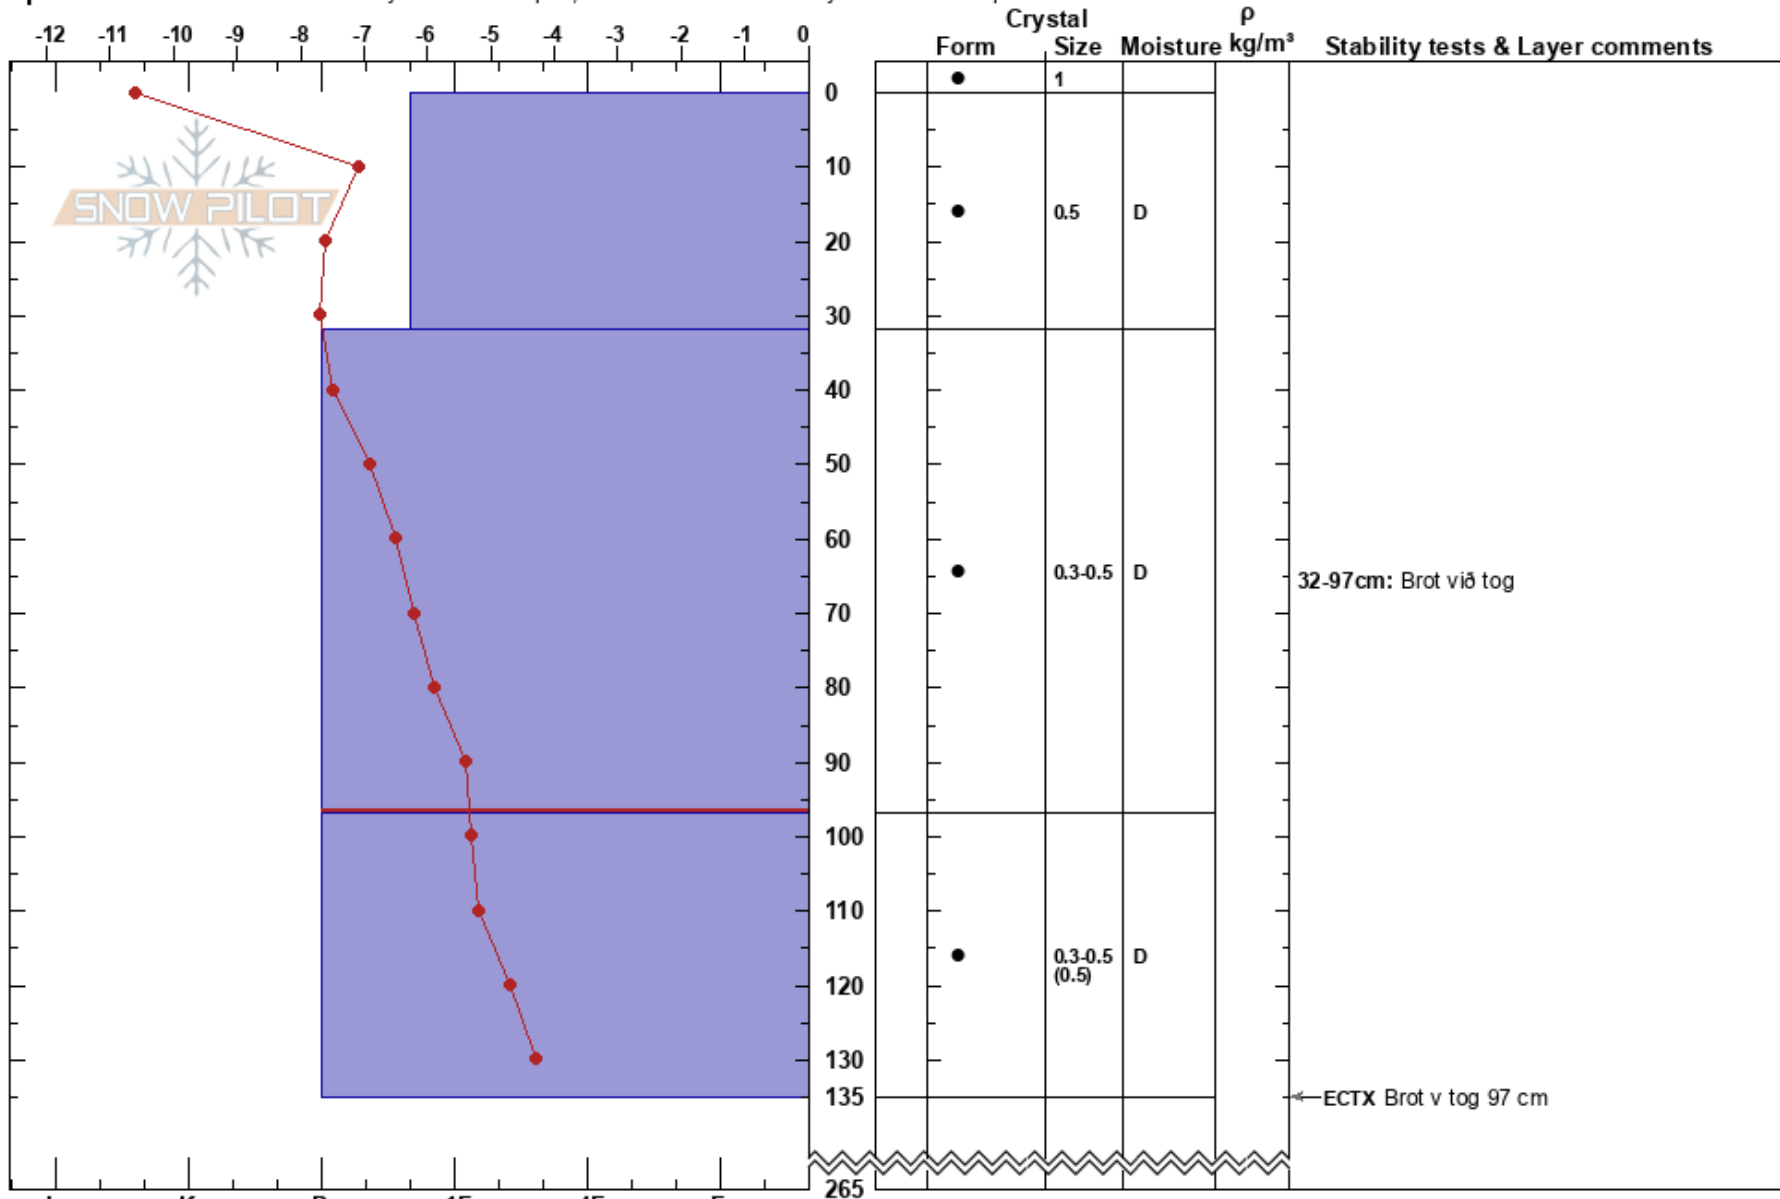

Krossöxl-Ljósvisk
Tröllaskagi
Iceland
Elevation: 570 m
Aspect: 204°

Anton Berg Carrasco
04/04/2024 - 18:30
Co-ord: 65.71712N, -17.67379W
Slope Angle: 32°
Wind Loading: previous

Stability:
Air Temperature: -9°C
Sky Cover: CLR
Precipitation: NO
Wind: Calm

HS:265
PF:10
32-97cm: Brot við tog
32-97cm: Problematic layer

Specifics: Recent avalanche activity on similar slopes; Recent avalanche activity on different slopes

Notes: Athugun á stöðugleikaástandi snjópöku hliðlægt við nýlega fallin snjófíð í Ljósavatnsskarðsfarvegum (31.3-1.4) í kjölfar snjösöfnunar í hléhlíð.