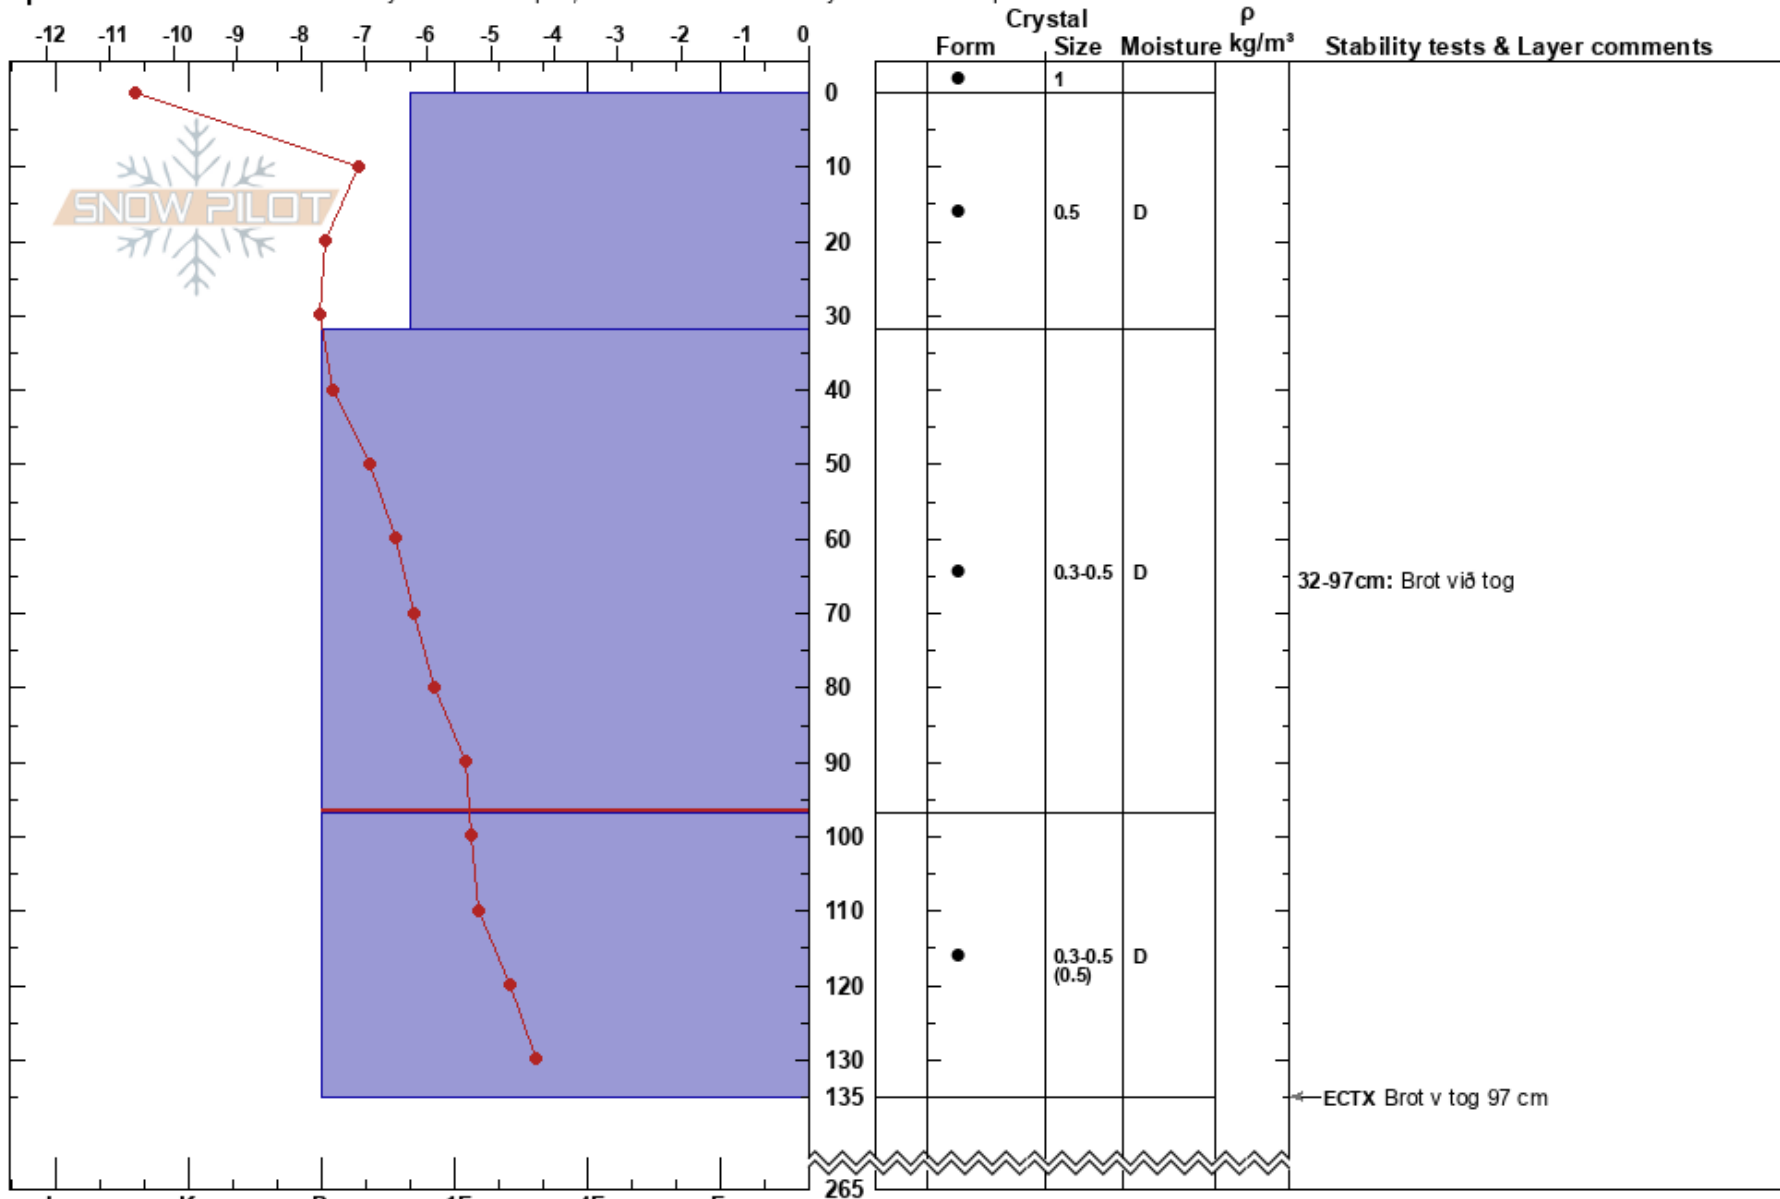

Krossöxl-Ljósvisk
Tröllaskagi
Iceland
Elevation: 570 m
Aspect: 204°

Anton Berg Carrasco
04/04/2024 - 18:30
Co-ord: 65.71712N, -17.67379W
Slope Angle: 32°
Wind Loading: previous

Stability:
Air Temperature: -9°C
Sky Cover: CLR
Precipitation: NO
Wind: Calm

HS:265
PF:10
32-97cm: Brot við tog
32-97cm: Problematic layer

Specifics: Recent avalanche activity on similar slopes; Recent avalanche activity on different slopes

Notes: Athugun á stöðugleikaástandi snjöpöku hliðlægt við nýlega fallin snjófíð í Ljósavatnsskarðsfarvegum (31.3-1.4) í kjölfar snjösöfnunar í hléhlíð.